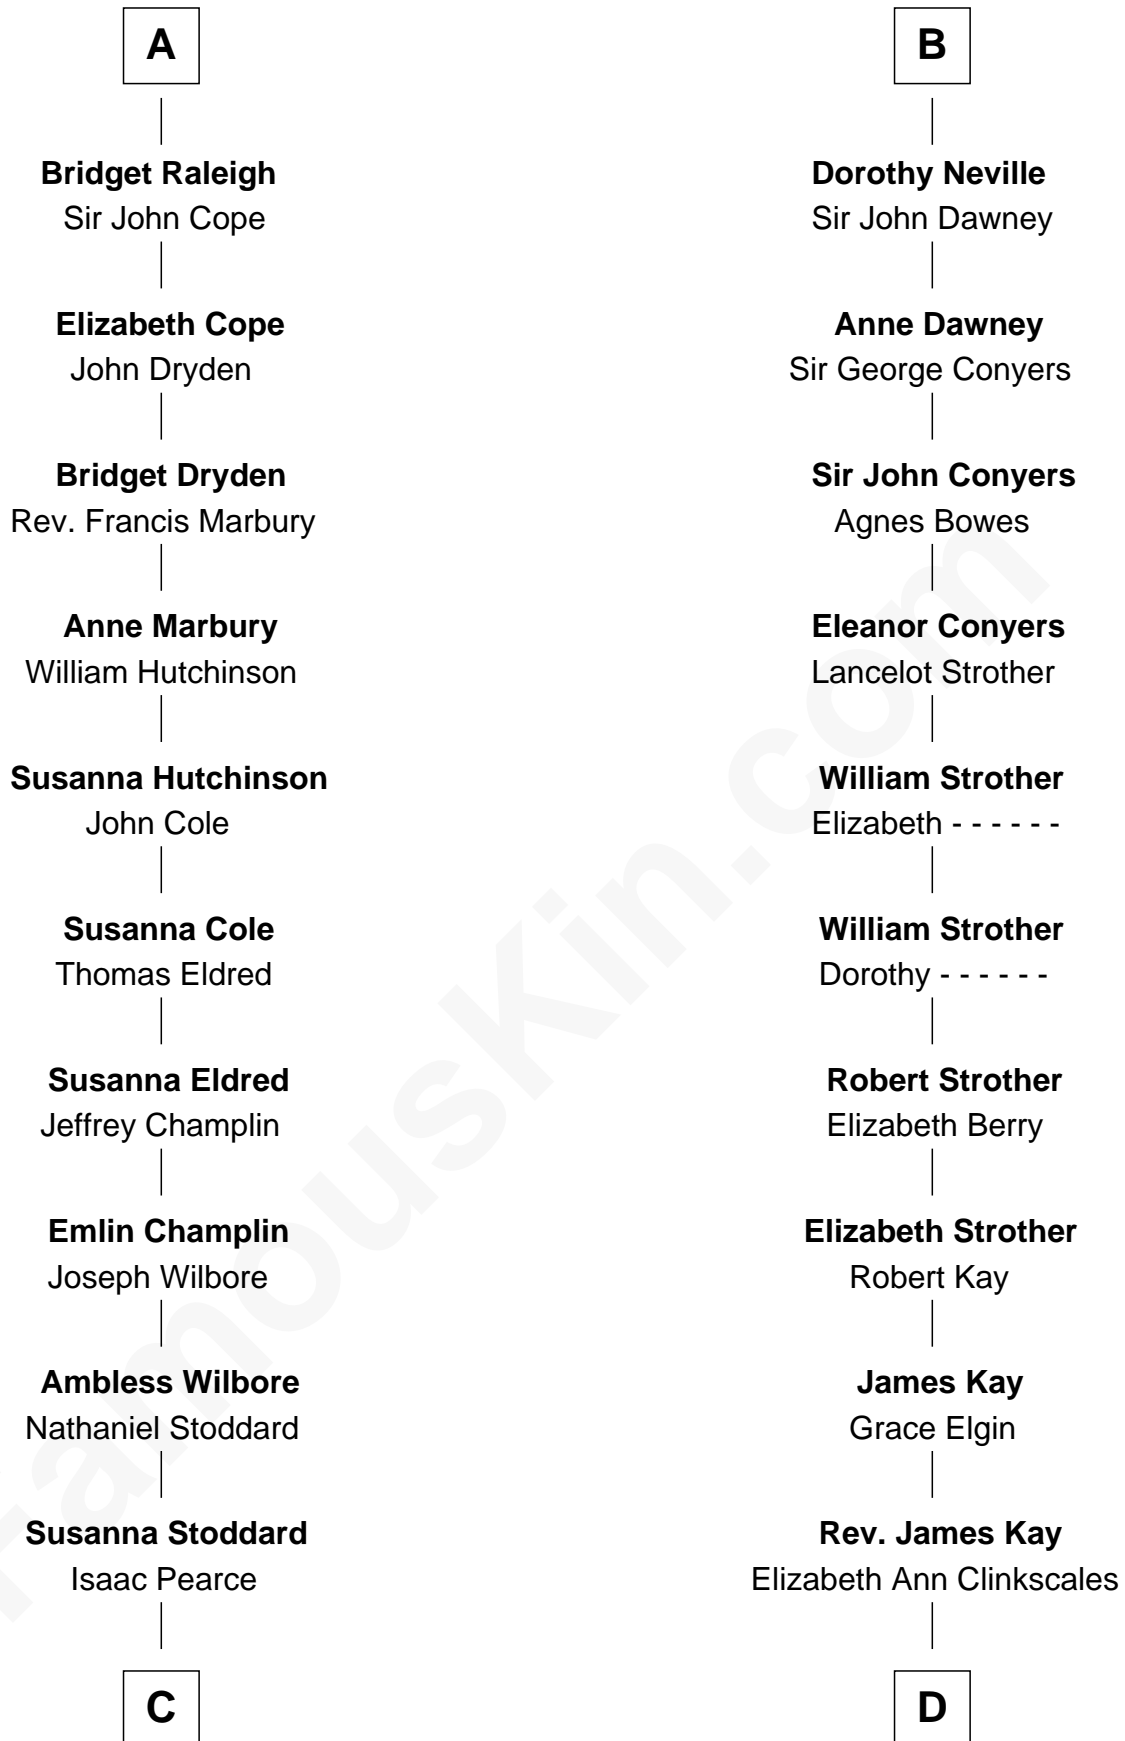

FamousKin.com
Relationship Chart of
Shanghai Pierce
Texas Cattleman

18th cousin 3 times removed of

Jimmy Carter
39th U.S. President

Edmund Fitzalan
 Alice de Warenne

C

Jonathan D. Pearce
Hanna Phillips Head

Shanghai Pierce
Texas Cattleman

D

Mary Kay
John Pratt

James E. Pratt
Sophronia C. Cowan

Nina Pratt
William Archibald Carter

Earl Carter
Lillian Gordy

Jimmy Carter
39th U.S. President

FamousKin.com