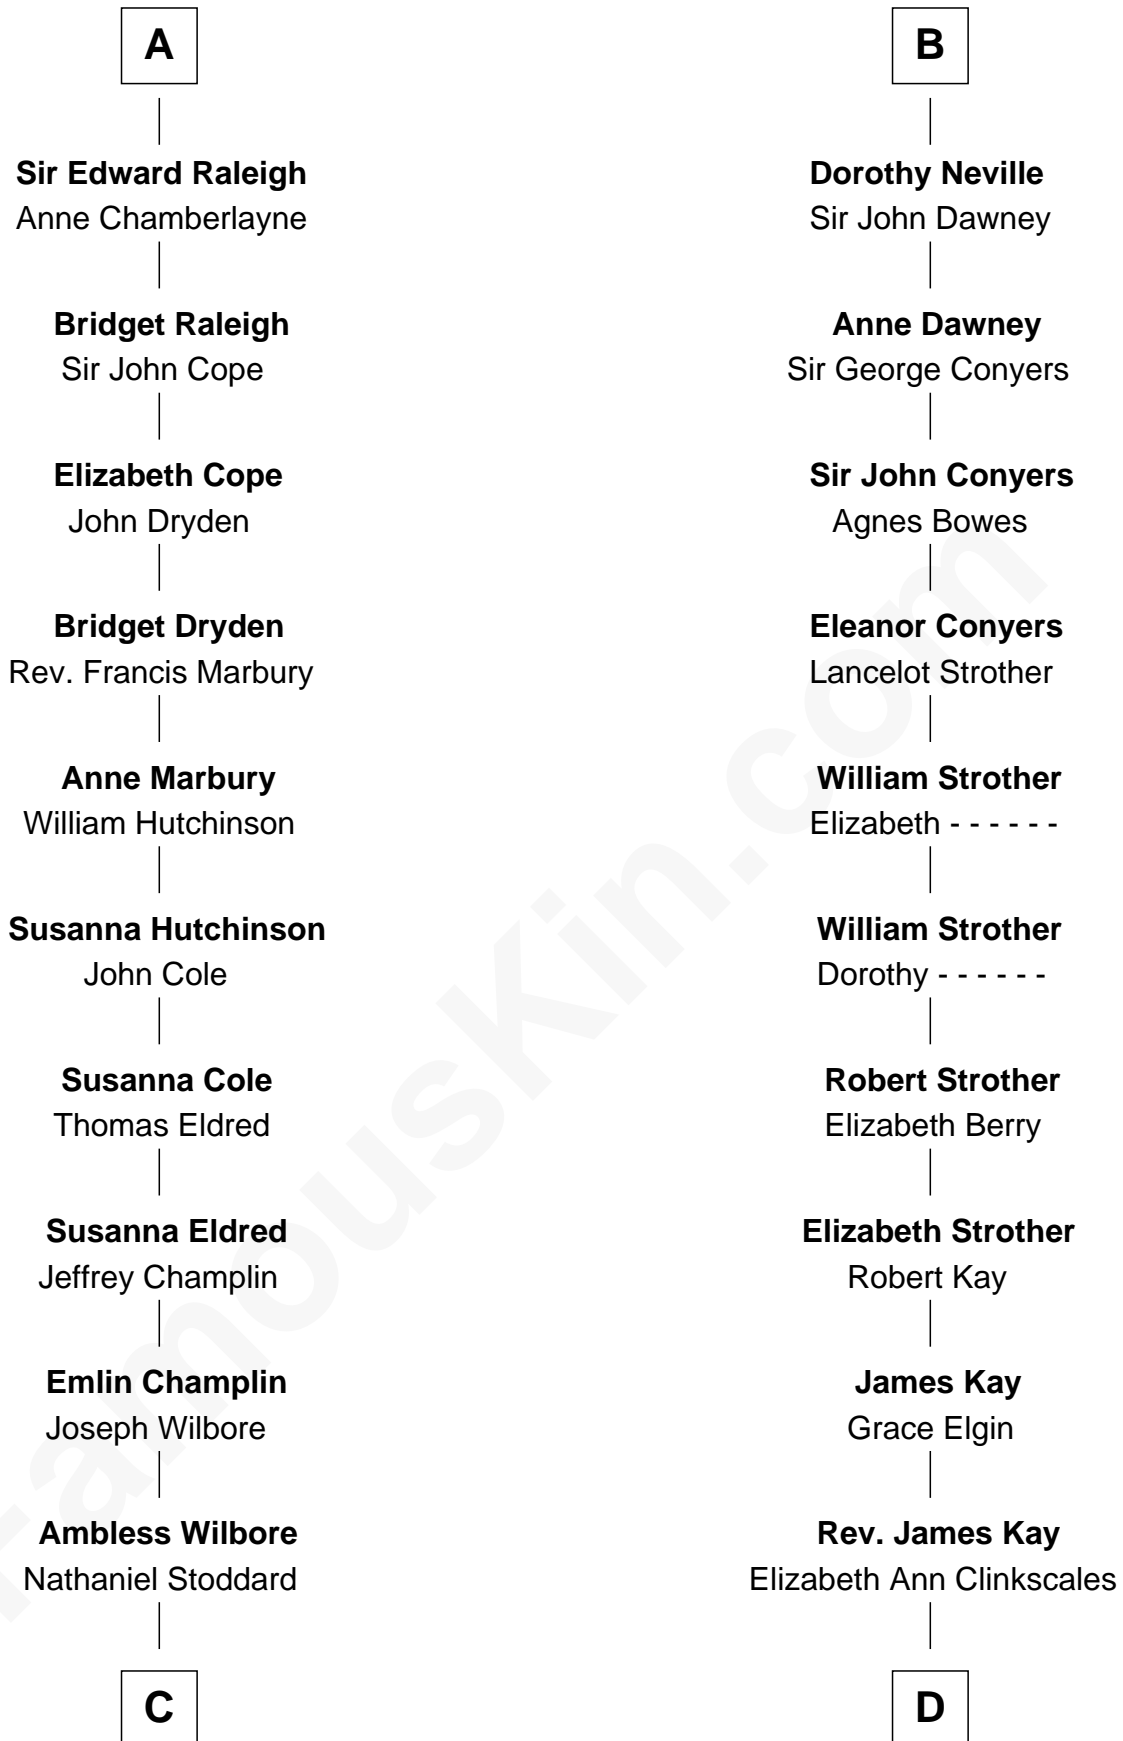

FamousKin.com
Relationship Chart of
Shanghai Pierce
Texas Cattleman

19th cousin 2 times removed of

Jimmy Carter
39th U.S. President

Humphrey de Bohun
 Elizabeth Plantagenet

Eleanor de Bohun
 Sir James le Boteler

Pernel le Boteler
 Sir Gilbert Talbot

Sir Richard Talbot
 Ankaret le Strange

Mary Talbot
 Sir Thomas Greene

Sir Thomas Greene
 Phillippa Ferrers

Elizabeth Greene
 William Raleigh

Sir Edward Raleigh
 Margaret Verney

A

Sir William de Bohun
 Elizabeth de Badlesmere

Humphrey de Bohun
 Joan Fitzalan

Eleanor de Bohun
 Sir Thomas Plantagenet

Anne Plantagenet
 Sir William Bouchier

Sir John Bouchier
 Margaret Berners

Joan Bouchier
 Sir Henry Neville

Sir Richard Neville
 Anne Stafford

B

C

Susanna Stoddard

Isaac Pearce

Jonathan D. Pearce

Hanna Phillips Head

Shanghai Pierce