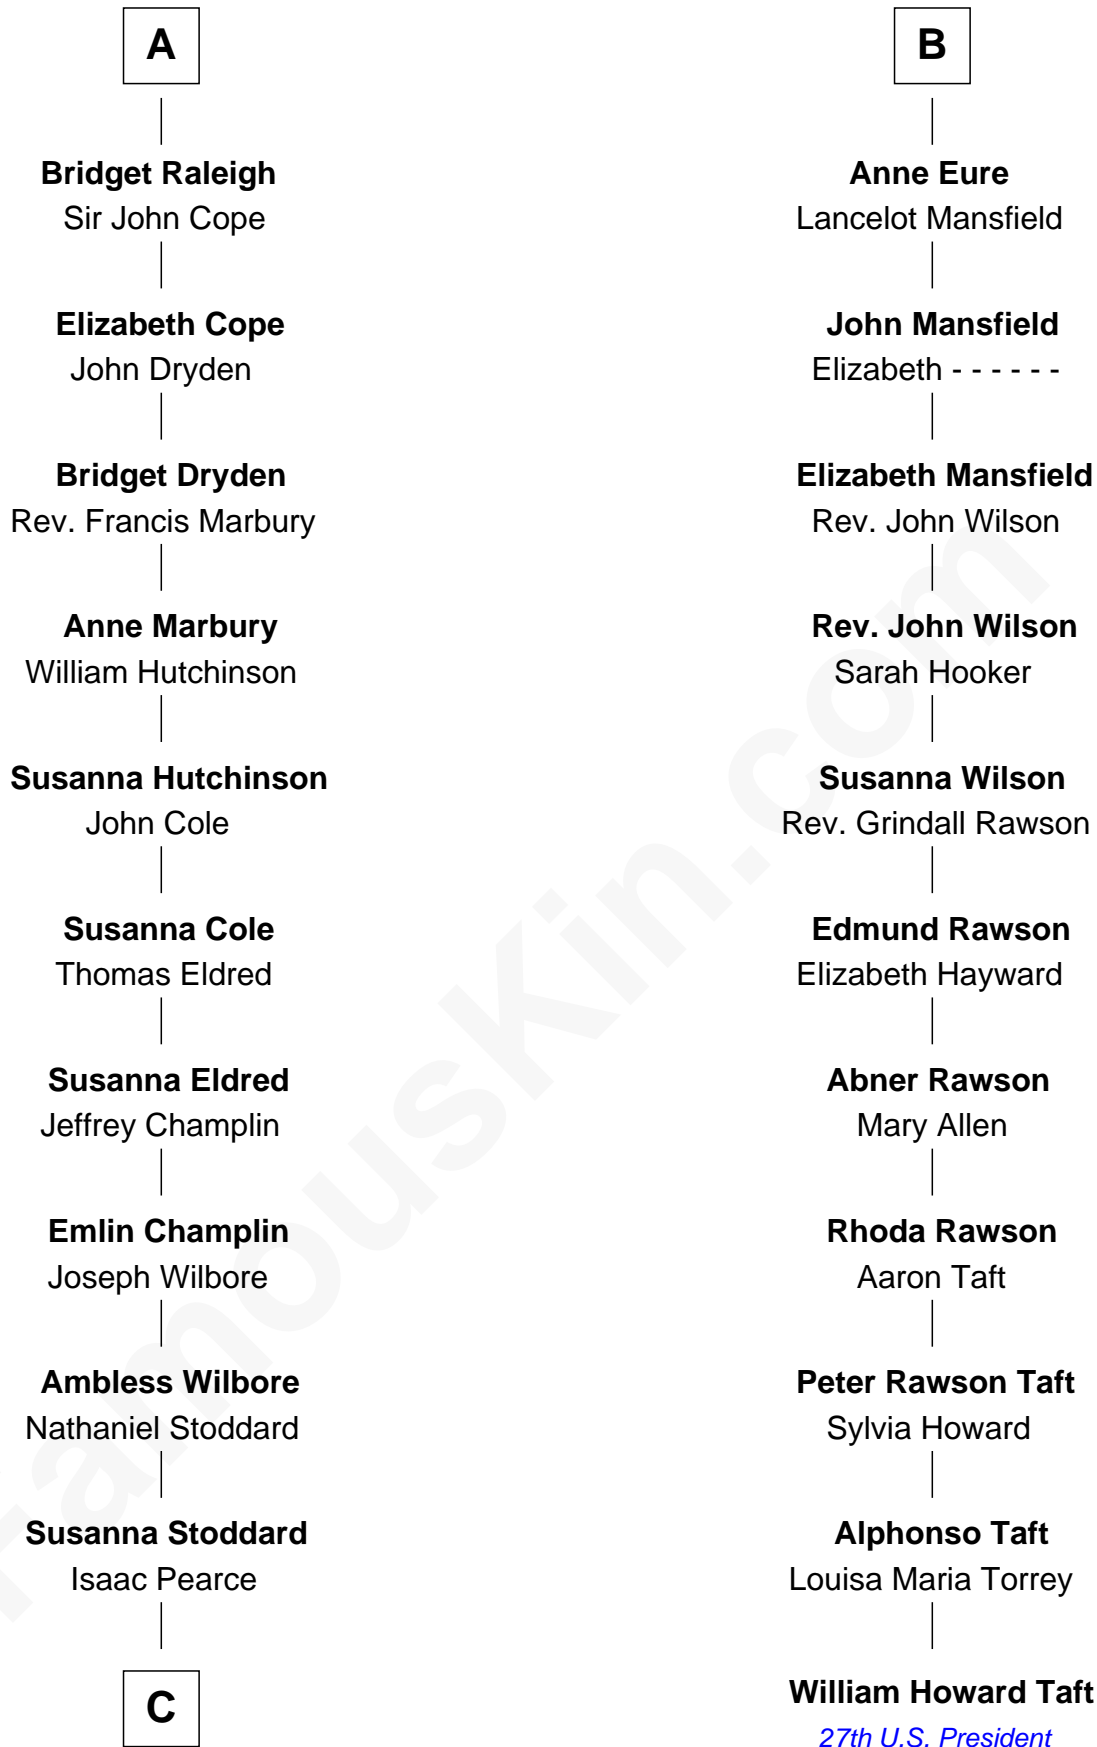

FamousKin.com
Relationship Chart of
Shanghai Pierce
Texas Cattleman

17th cousin 1 time removed of

William Howard Taft
27th U.S. President

Edmund Fitzalan
 Alice de Warenne

C

Jonathan D. Pearce
Hanna Phillips Head

Shanghai Pierce
Texas Cattleman

FamousKin.com