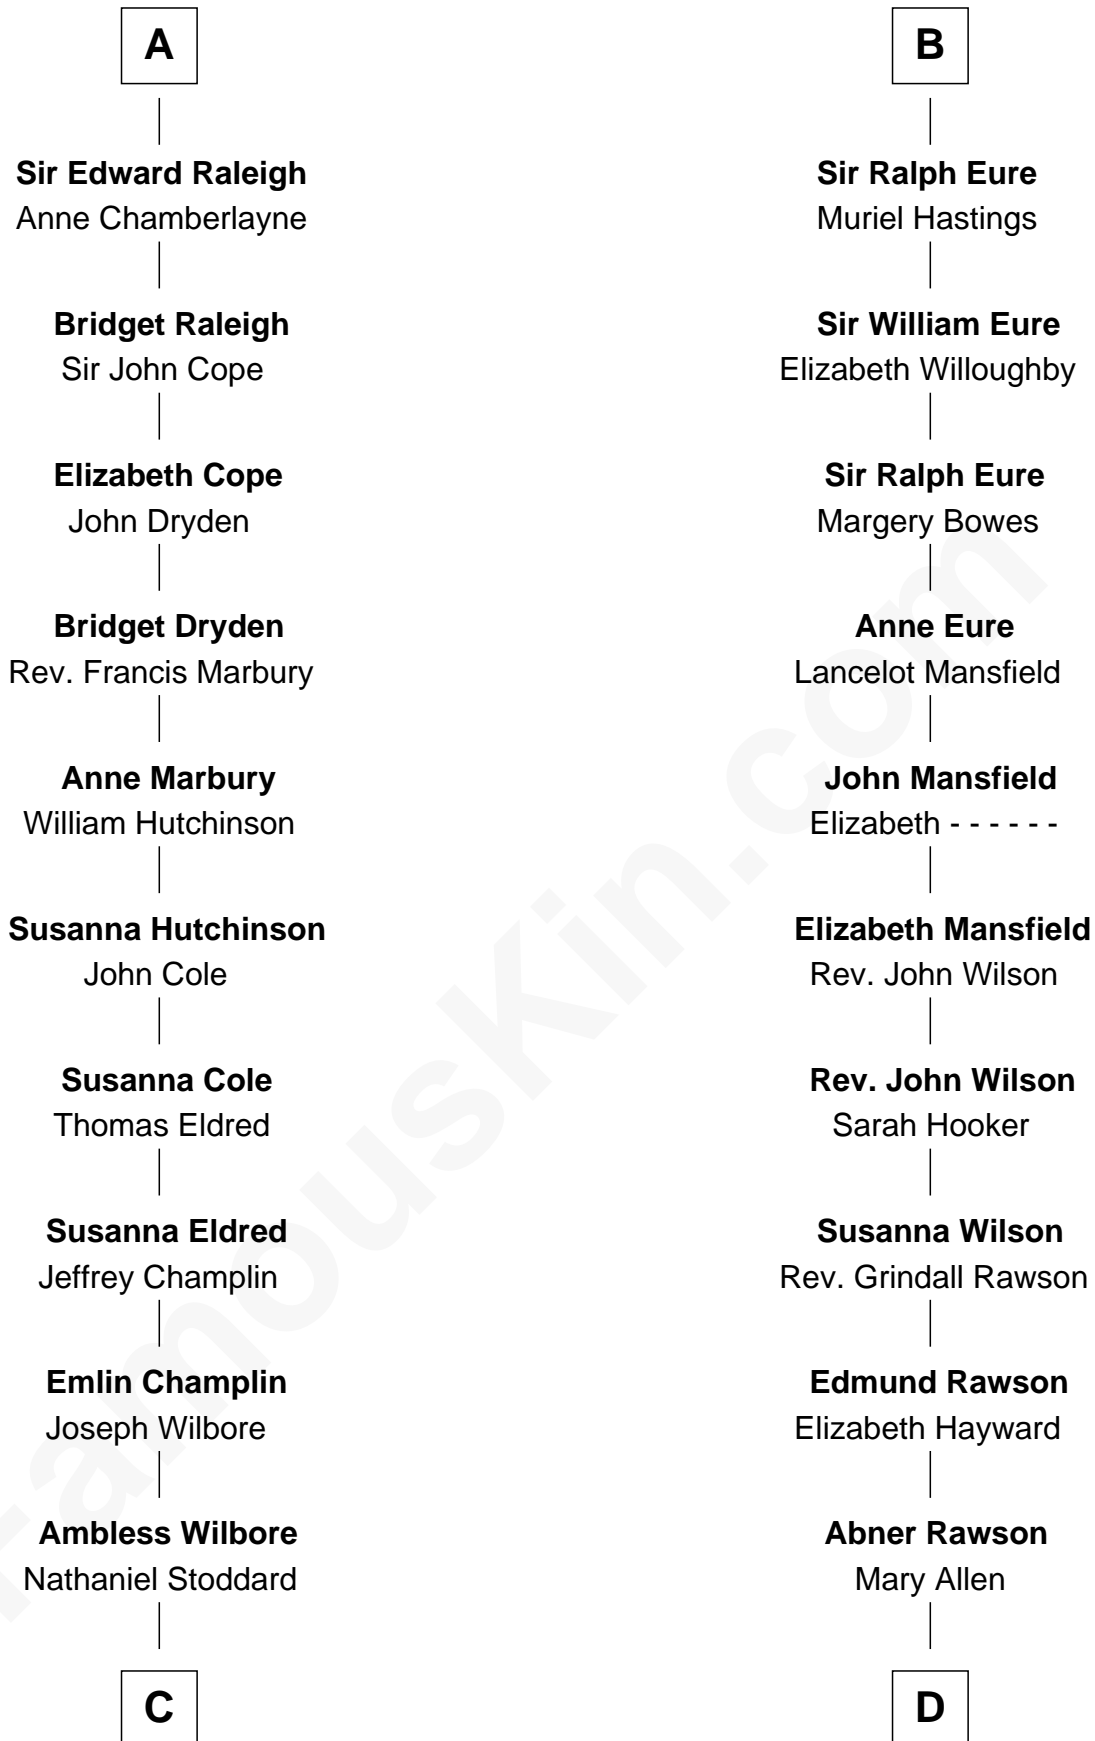

FamousKin.com
Relationship Chart of
Shanghai Pierce
Texas Cattleman

19th cousin 1 time removed of
William Howard Taft
27th U.S. President

Sir Hugh le Despencer
 Isabella de Beauchamp

C

Susanna Stoddard

Isaac Pearce

Jonathan D. Pearce

Hanna Phillips Head

Shanghai Pierce

Texas Cattleman

D

Rhoda Rawson

Aaron Taft

Peter Rawson Taft

Sylvia Howard

Alphonso Taft

Louisa Maria Torrey

William Howard Taft

27th U.S. President