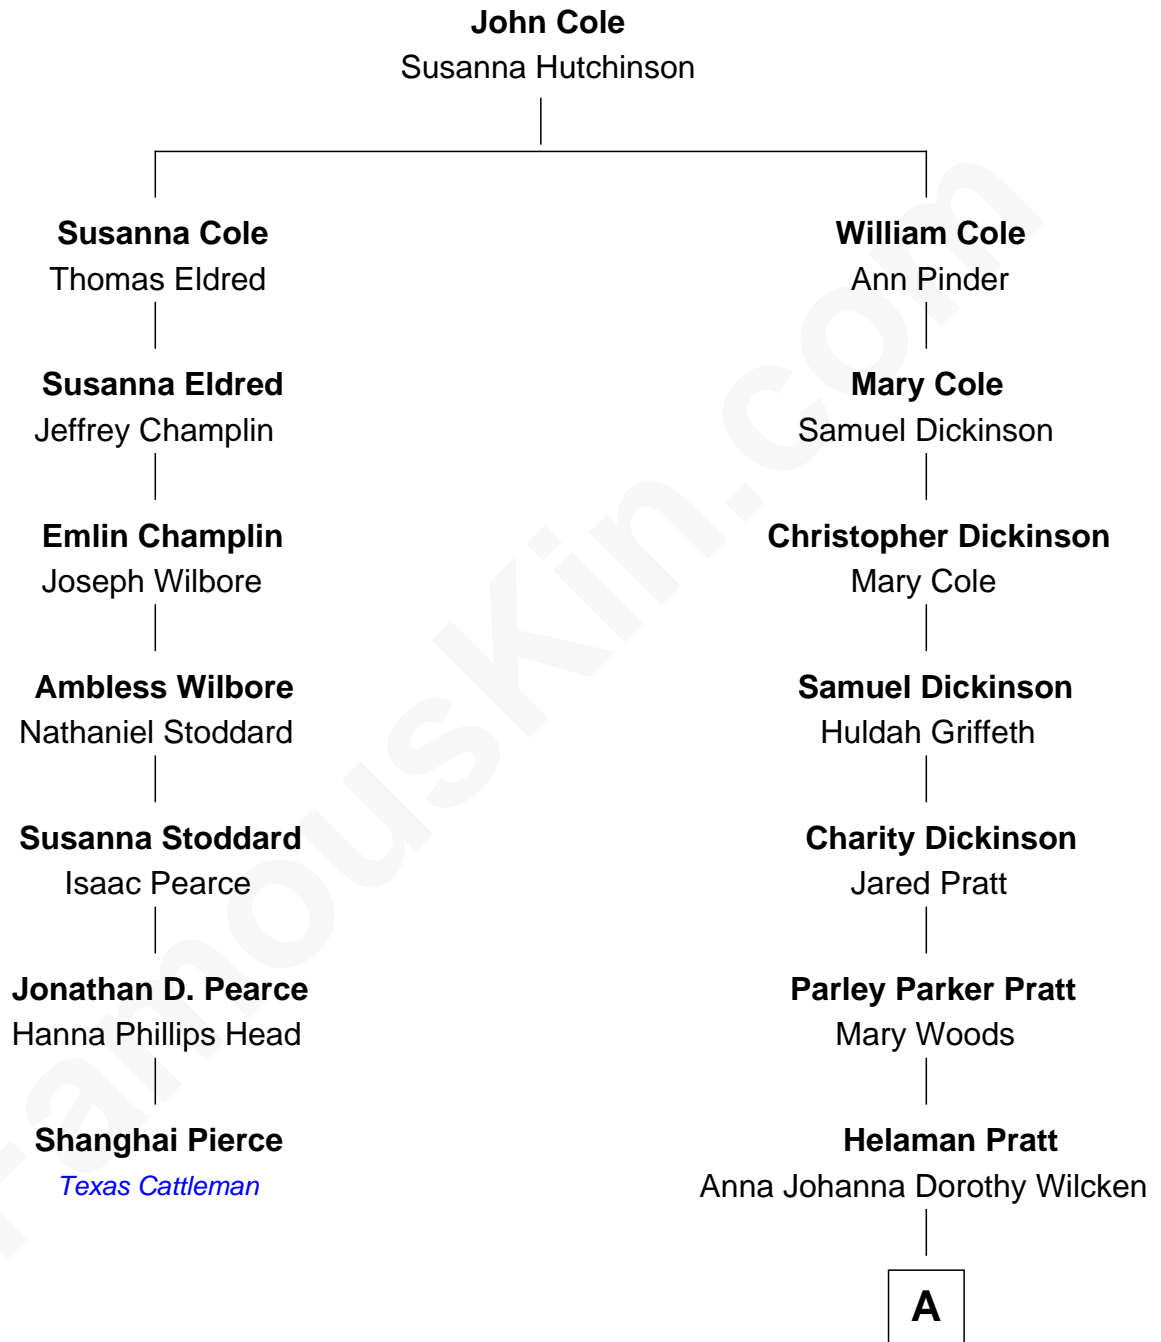

FamousKin.com
Relationship Chart of
Shanghai Pierce
Texas Cattleman

6th cousin 2 times removed of
George Romney
43rd Governor of Michigan

A

Anna Amelia Pratt
Gaskell Samuel Romney

George Romney
43rd Governor of Michigan

FamousKin.com