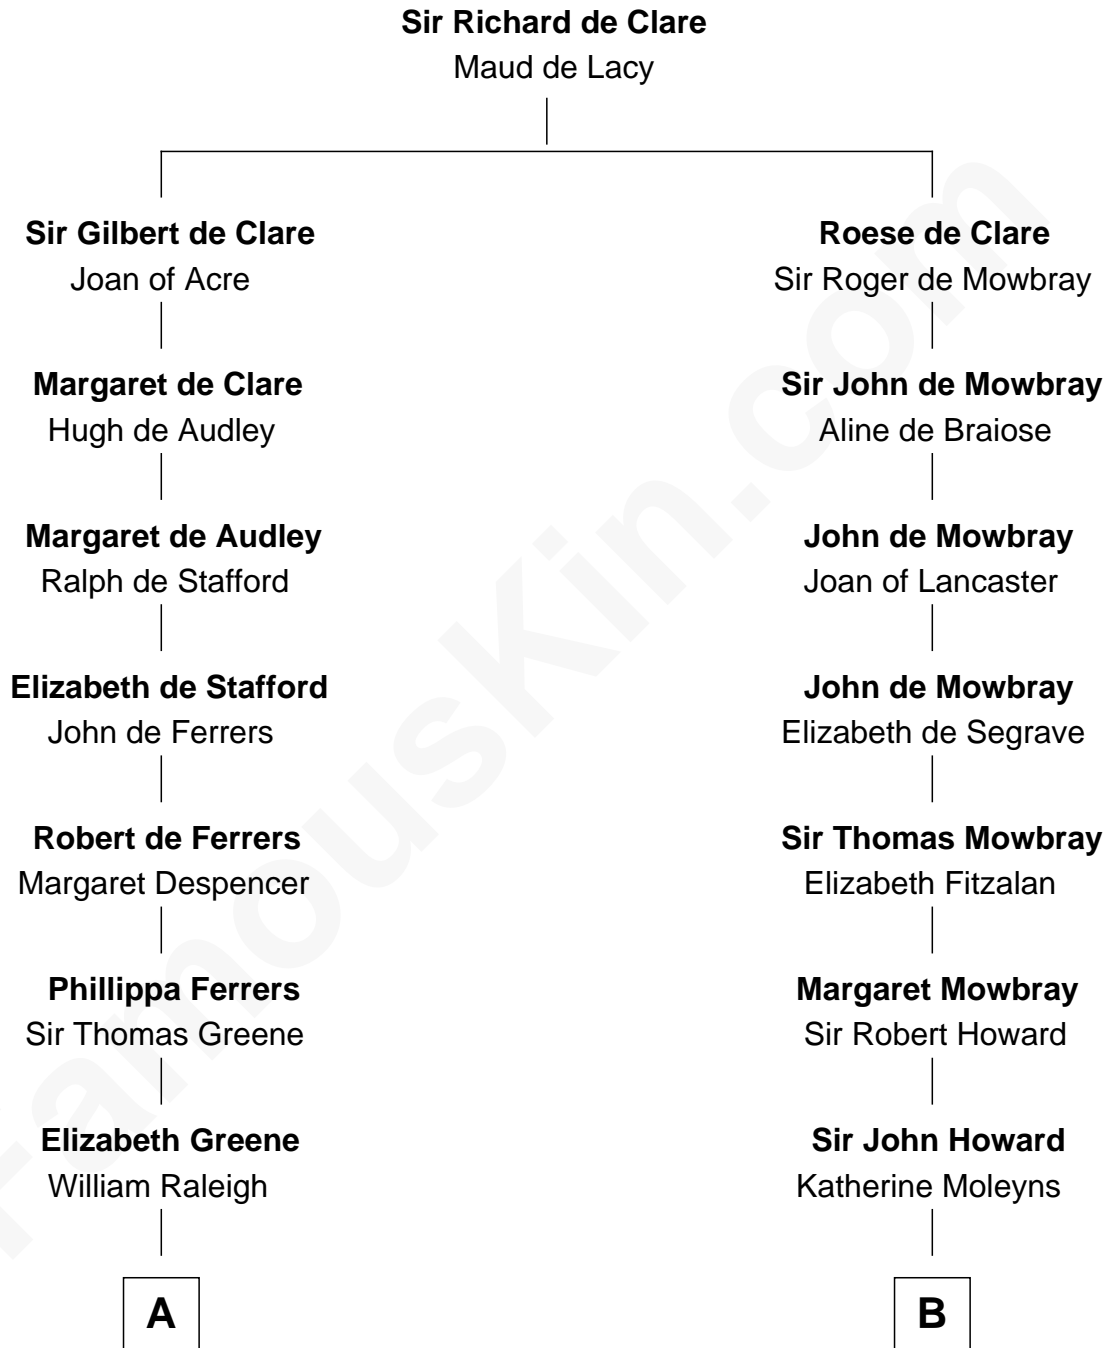

FamousKin.com
Relationship Chart of
Shanghai Pierce
Texas Cattleman

19th cousin 1 time removed of

Francis Scott Key
Author of "The Star Spangled Banner"

C

Ambless Wilbore
Nathaniel Stoddard

Susanna Stoddard
Isaac Pearce

Jonathan D. Pearce
Hanna Phillips Head

Shanghai Pierce
Texas Cattleman

D

Ann Arnold Ross
Frances Key

John Ross Key
Anne Phebe Penn Dagworthy Charlton

Francis Scott Key
Author of "The Star Spangled Banner"

FamousKin.com