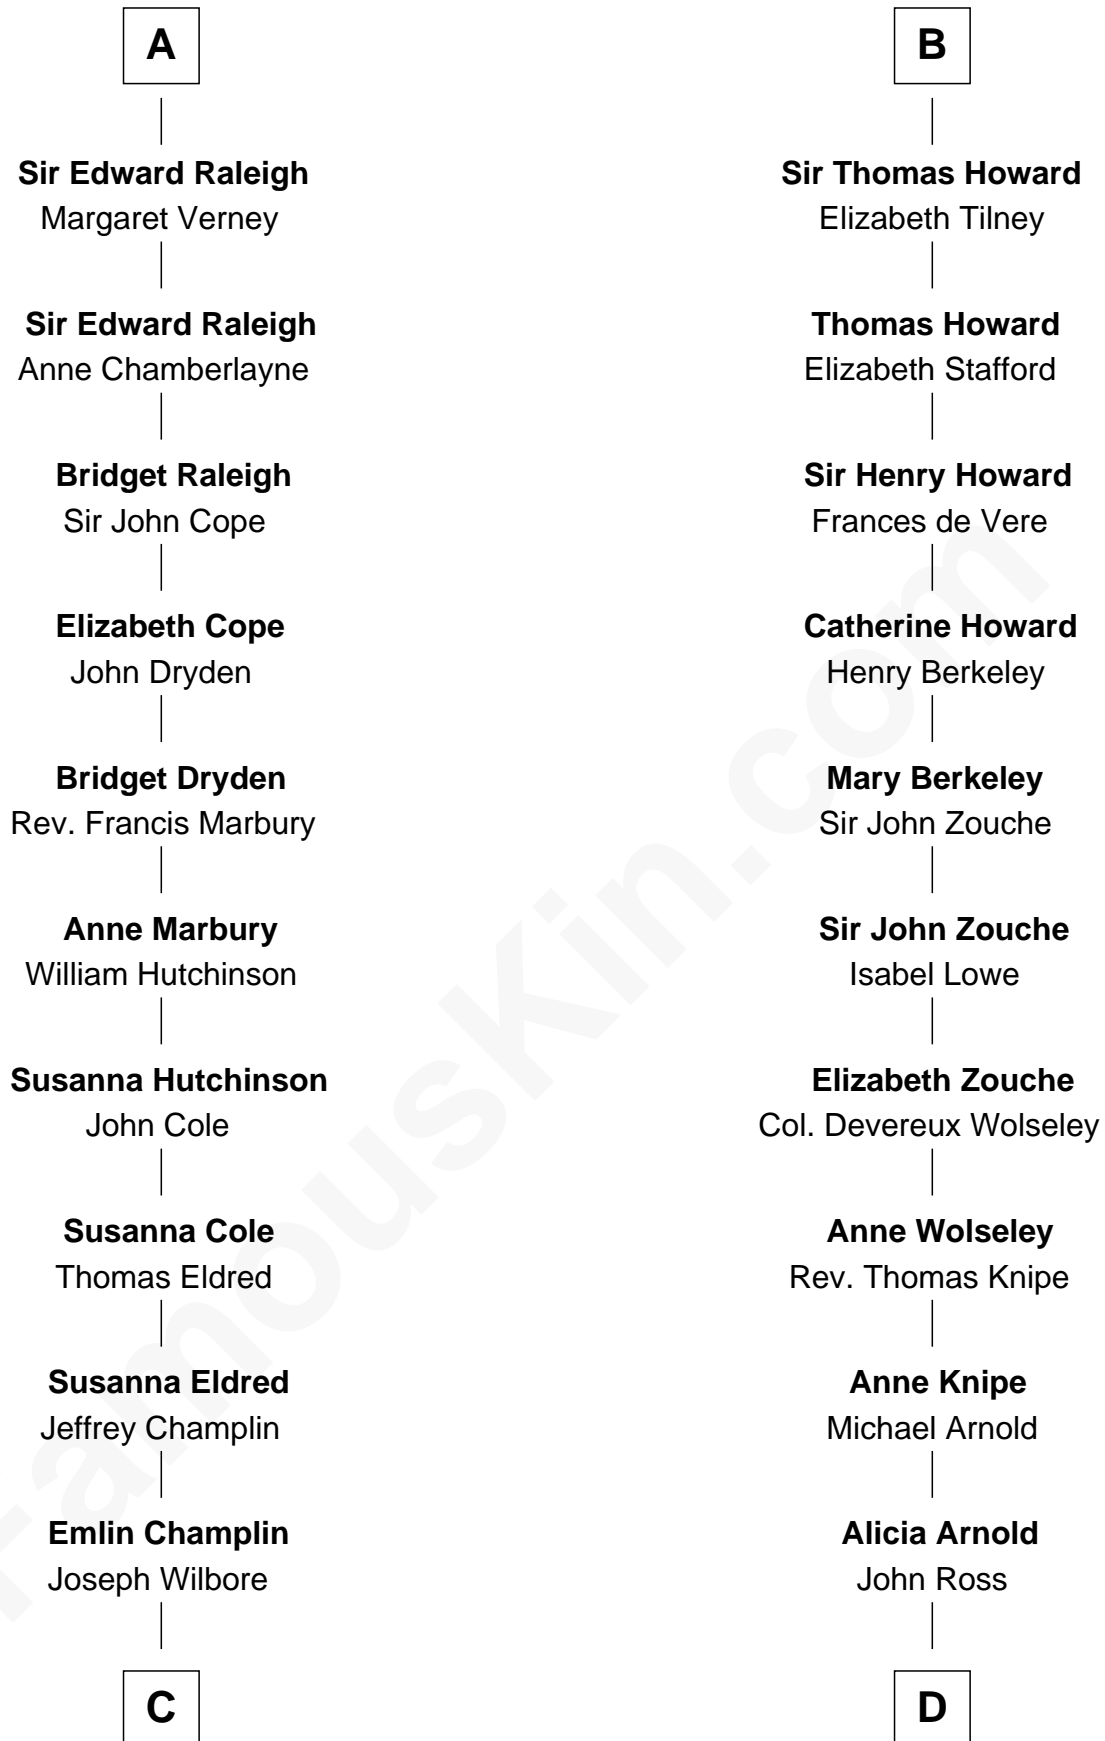

FamousKin.com
Relationship Chart of
Shanghai Pierce
Texas Cattleman

19th cousin 1 time removed of

Francis Scott Key
Author of "The Star Spangled Banner"

C

Ambless Wilbore
Nathaniel Stoddard

Susanna Stoddard
Isaac Pearce

Jonathan D. Pearce
Hanna Phillips Head

Shanghai Pierce
Texas Cattleman

D

Ann Arnold Ross
Frances Key

John Ross Key
Anne Phebe Penn Dagworthy Charlton

Francis Scott Key
Author of "The Star Spangled Banner"

FamousKin.com