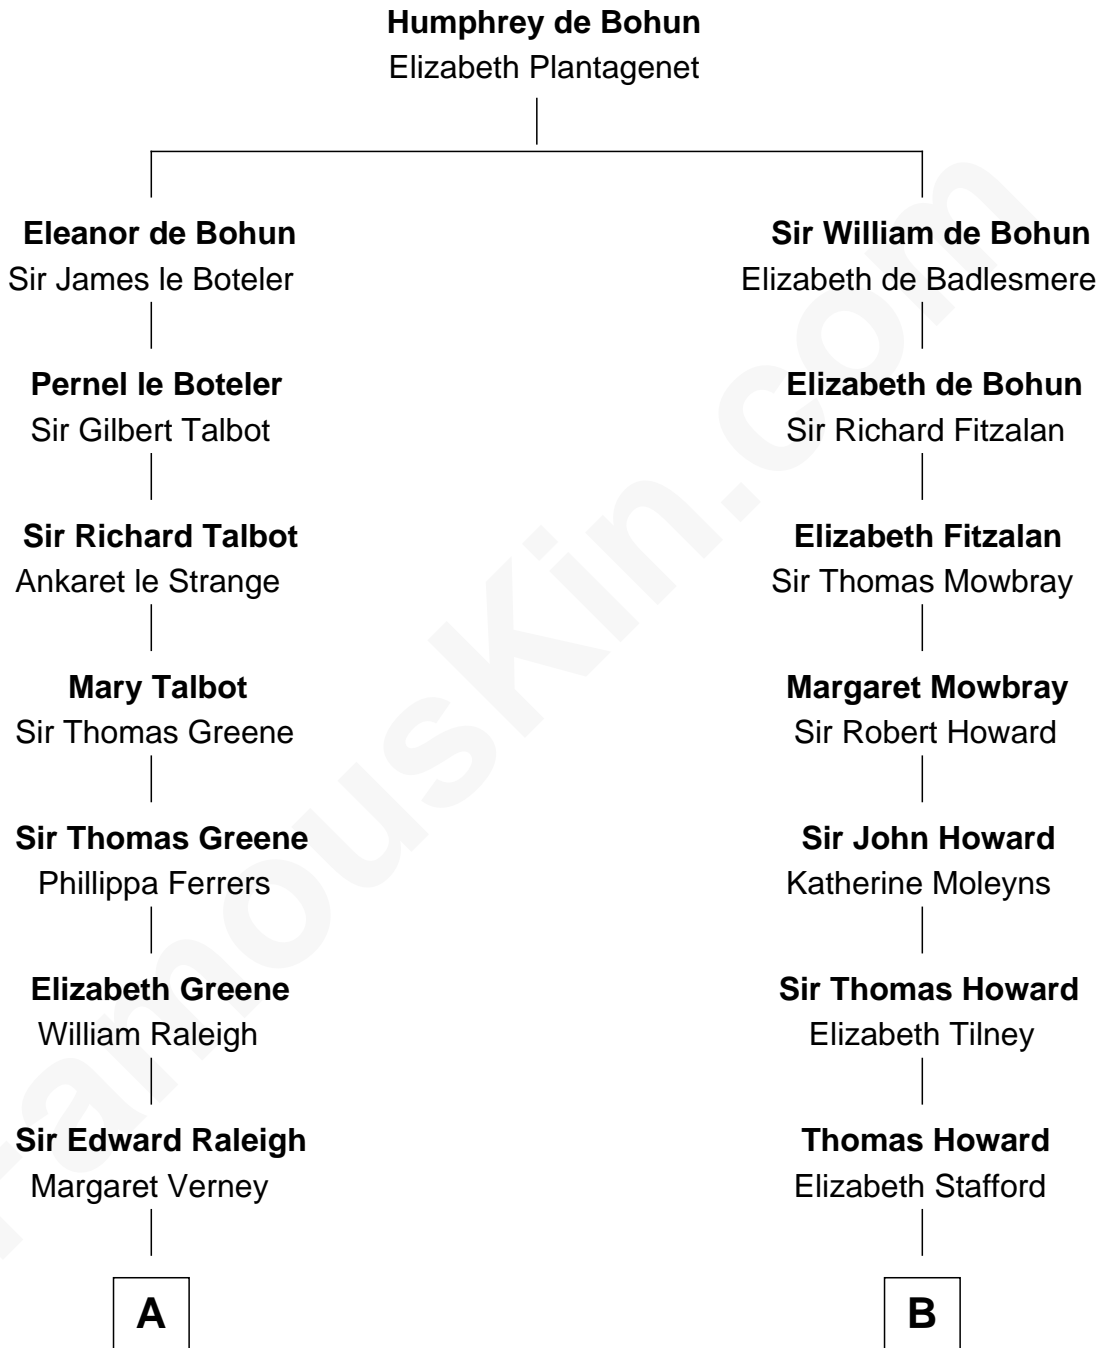

**FamousKin.com**  
**Relationship Chart of**  
**Shanghai Pierce**  
*Texas Cattleman*

17th cousin 2 times removed of

**Francis Scott Key**  
*Author of "The Star Spangled Banner"*

**C**

—  
**Susanna Stoddard**

Isaac Pearce

—  
**Jonathan D. Pearce**

Hanna Phillips Head

—  
**Shanghai Pierce**

*Texas Cattleman*

FamousKin.com