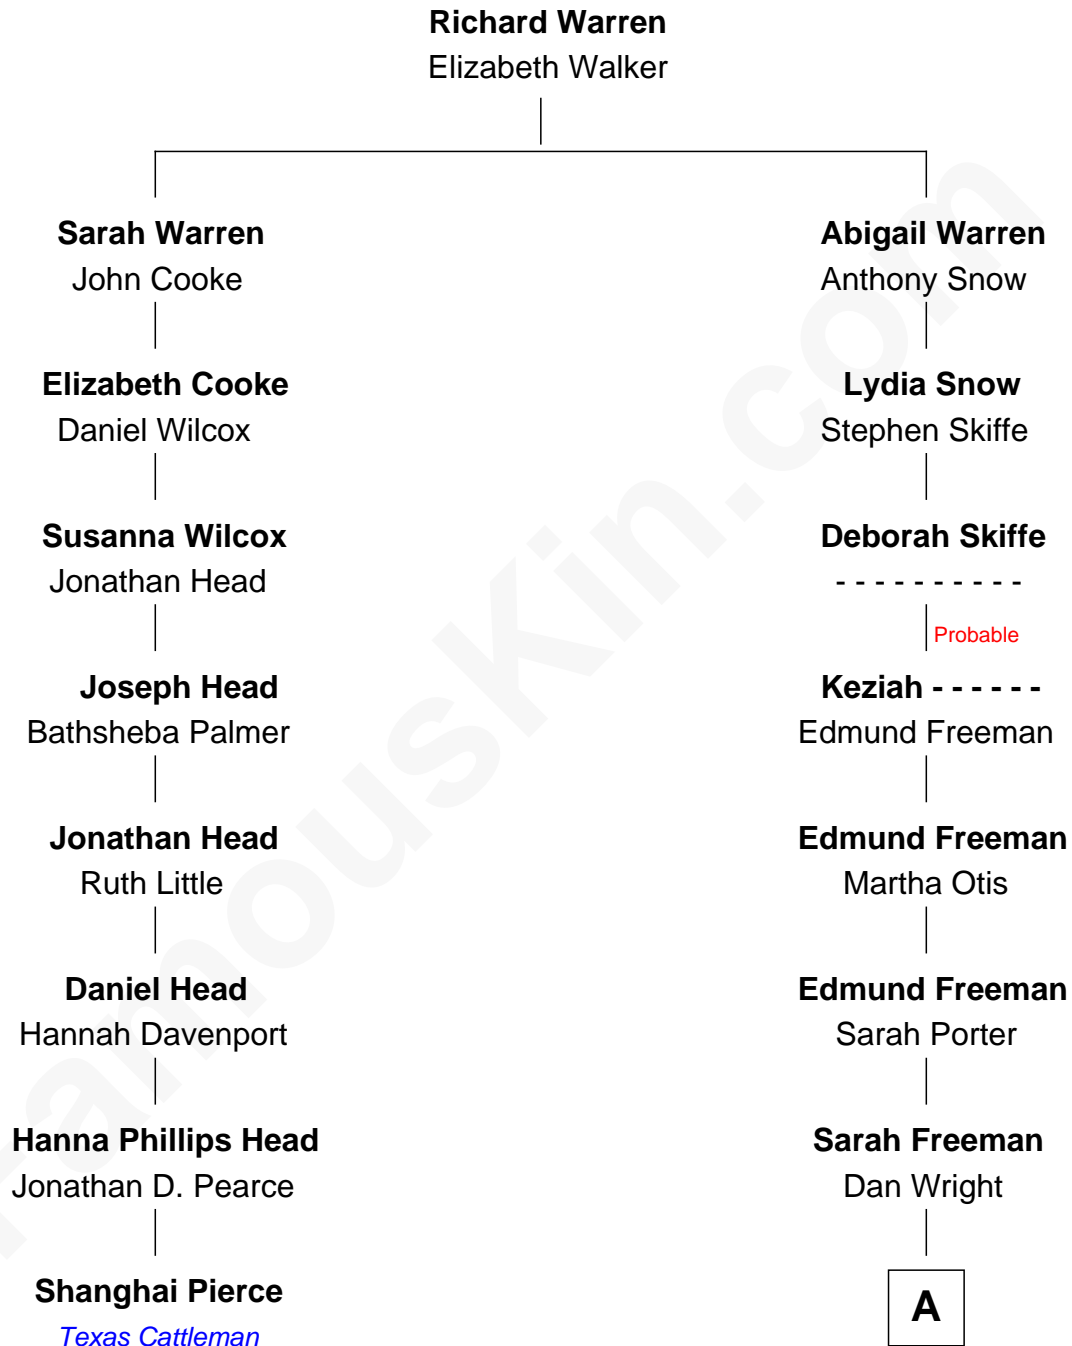

## Relationship Chart of

### Shanghai Pierce

*Texas Cattleman*

7th cousin 2 times removed of

**Wilbur Wright**  
*Wright Brothers - Aviation Pioneer*

**A**

**Dan Wright**  
Catherine Reeder

**Bishop Milton Wright**  
Susan Catherine Koerner