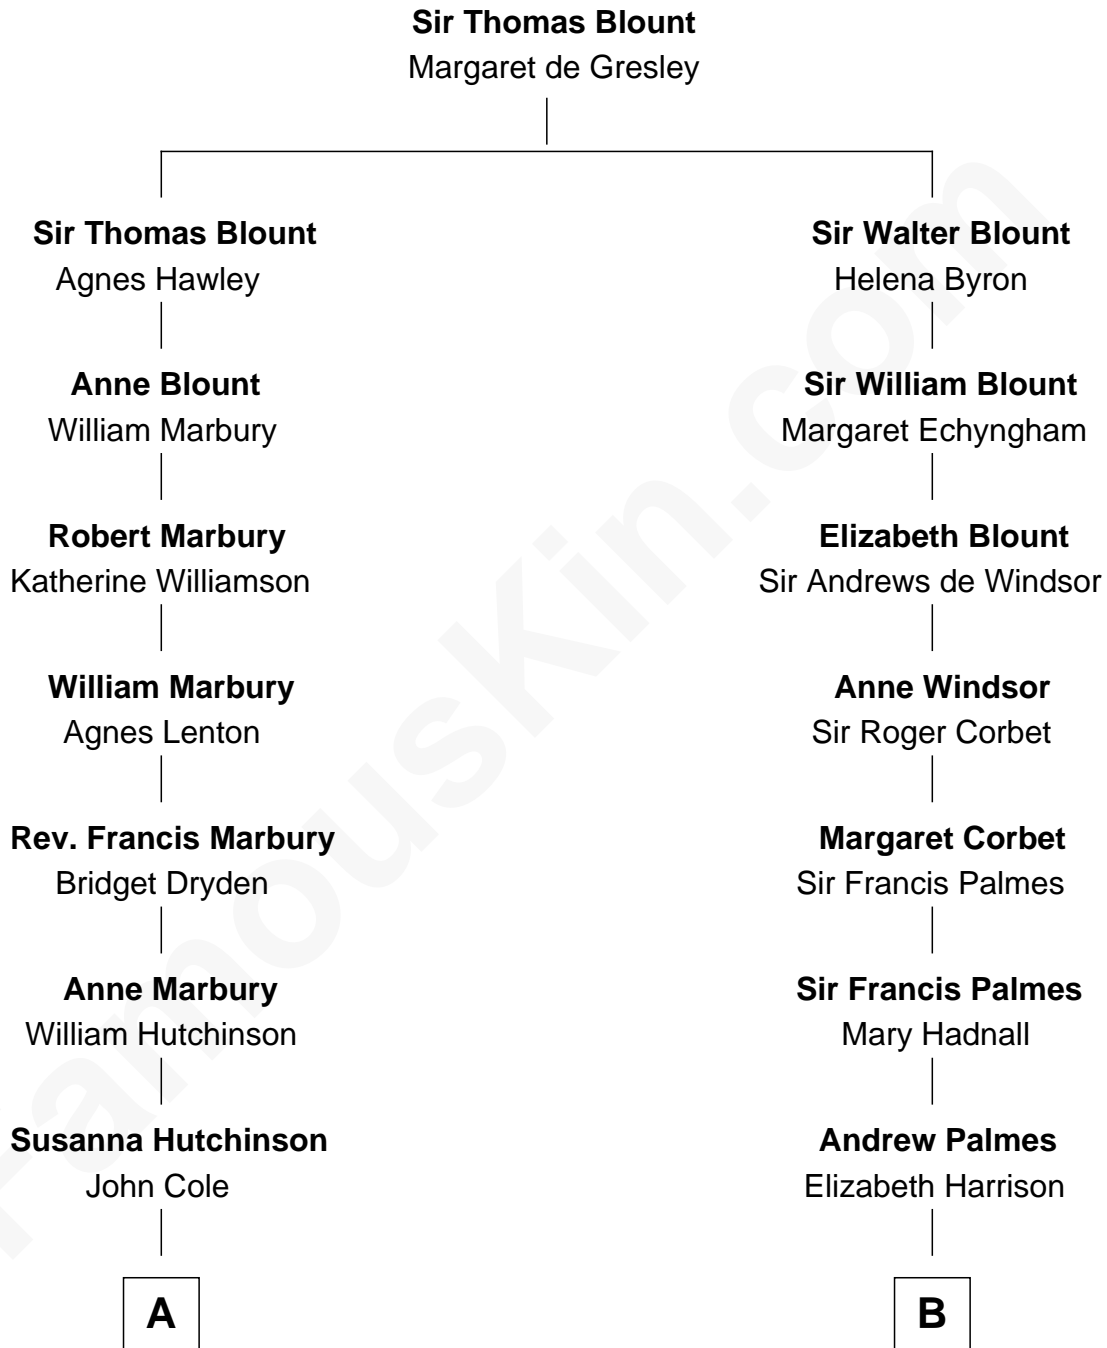

FamousKin.com
Relationship Chart of
Shanghai Pierce
Texas Cattleman

13th cousin 2 times removed of

John D. Rockefeller
Founder of the Standard Oil Company

A

Susanna Cole
Thomas Eldred

Susanna Eldred
Jeffrey Champlin

Emlin Champlin
Joseph Wilbore

Ambless Wilbore
Nathaniel Stoddard

Susanna Stoddard
Isaac Pearce

Jonathan D. Pearce
Hanna Phillips Head

Shanghai Pierce
Texas Cattleman

B

Stephen Palmes

William Palmes
Anne Humphrey

Susannah Palmes
Samuel Avery

Humphrey Avery
Jerusha Morgan

Solomon Avery
Hannah Punderson

Miles Avery
Malinda Pixley

Lucy Avery
Godfrey Lewis Rockefeller

William Avery Rockefeller
Eliza Davison

John D. Rockefeller
Founder of the Standard Oil Company