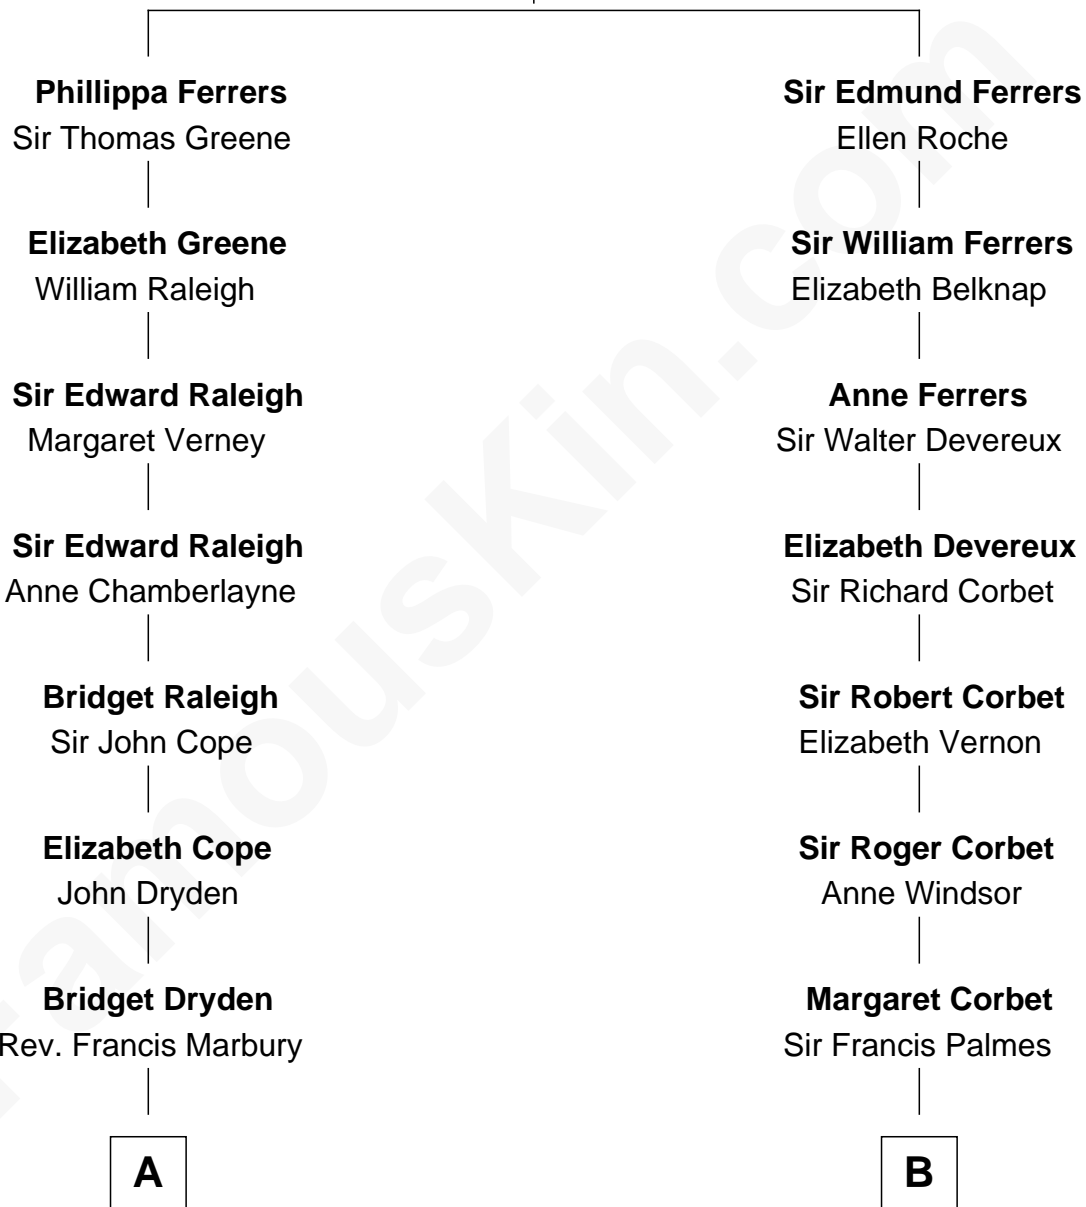

FamousKin.com
Relationship Chart of
Shanghai Pierce
Texas Cattleman

15th cousin 4 times removed of

Nelson Rockefeller
41st U.S. Vice-President

Robert de Ferrers
 Margaret Despencer

C

John Davison Rockefeller

Laura Celestia Spelman

John Davison Rockefeller

Abby Greene Aldrich

Nelson Rockefeller

41st U.S. Vice-President

FamousKin.com