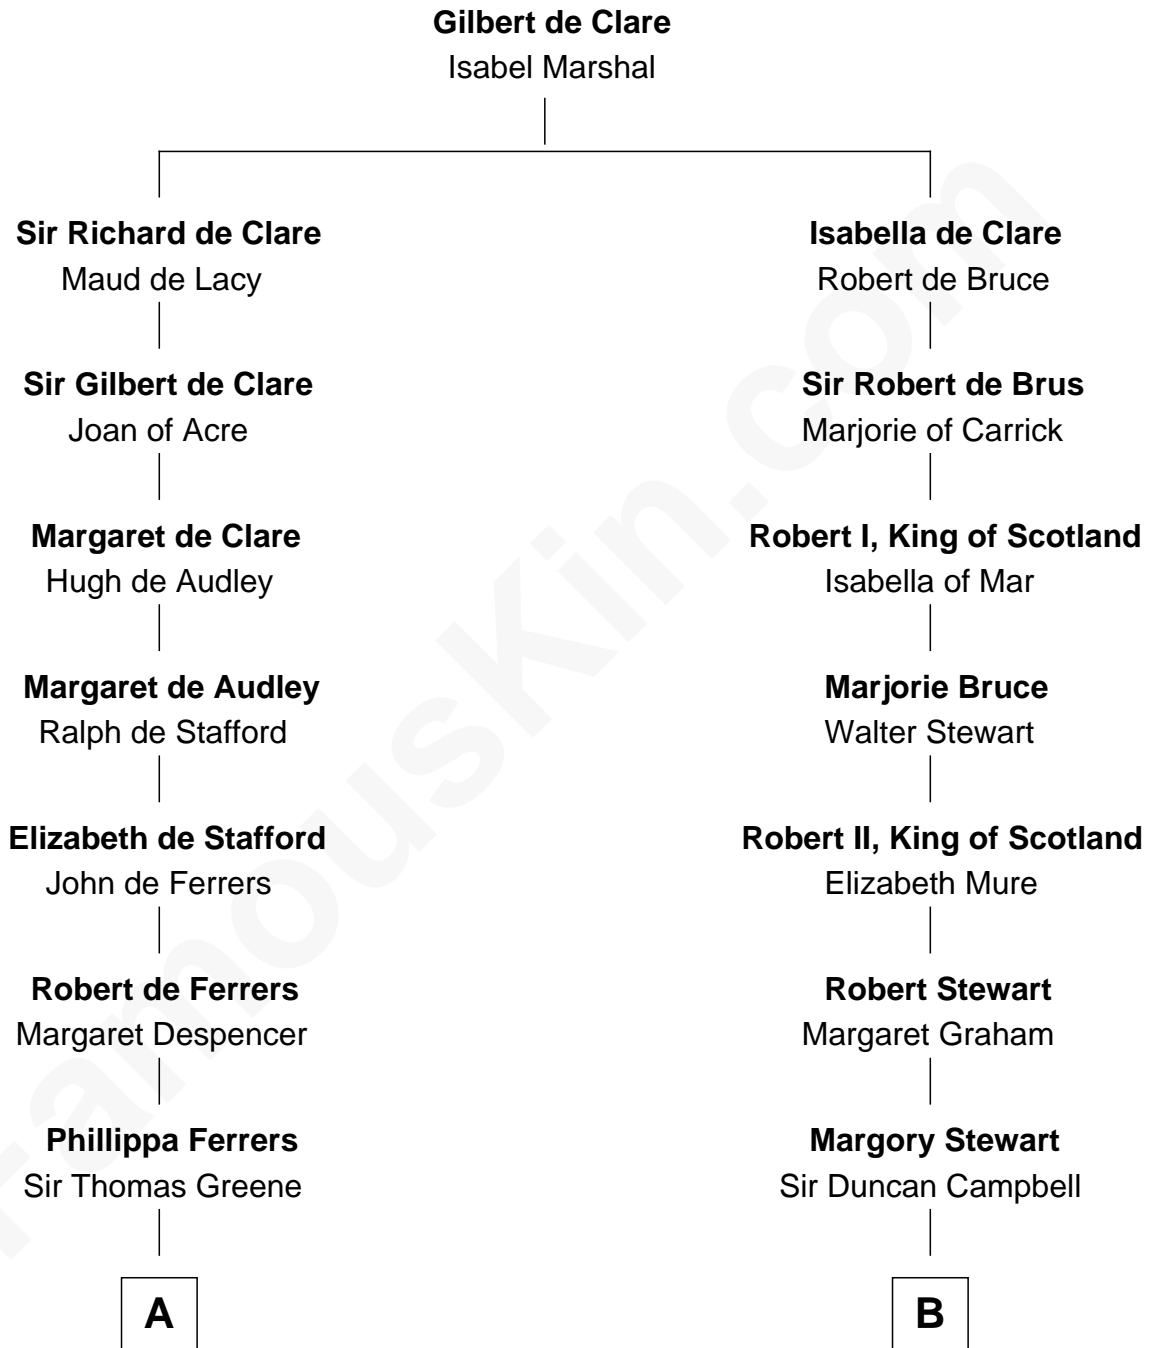

FamousKin.com Relationship Chart of

Shanghai Pierce

Texas Cattleman

21st cousin of

Emily Post

American Author on Etiquette

C

Emlin Champlin

Joseph Wilbore

Ambless Wilbore

Nathaniel Stoddard

Susanna Stoddard

Isaac Pearce

Jonathan D. Pearce

Hanna Phillips Head

Shanghai Pierce