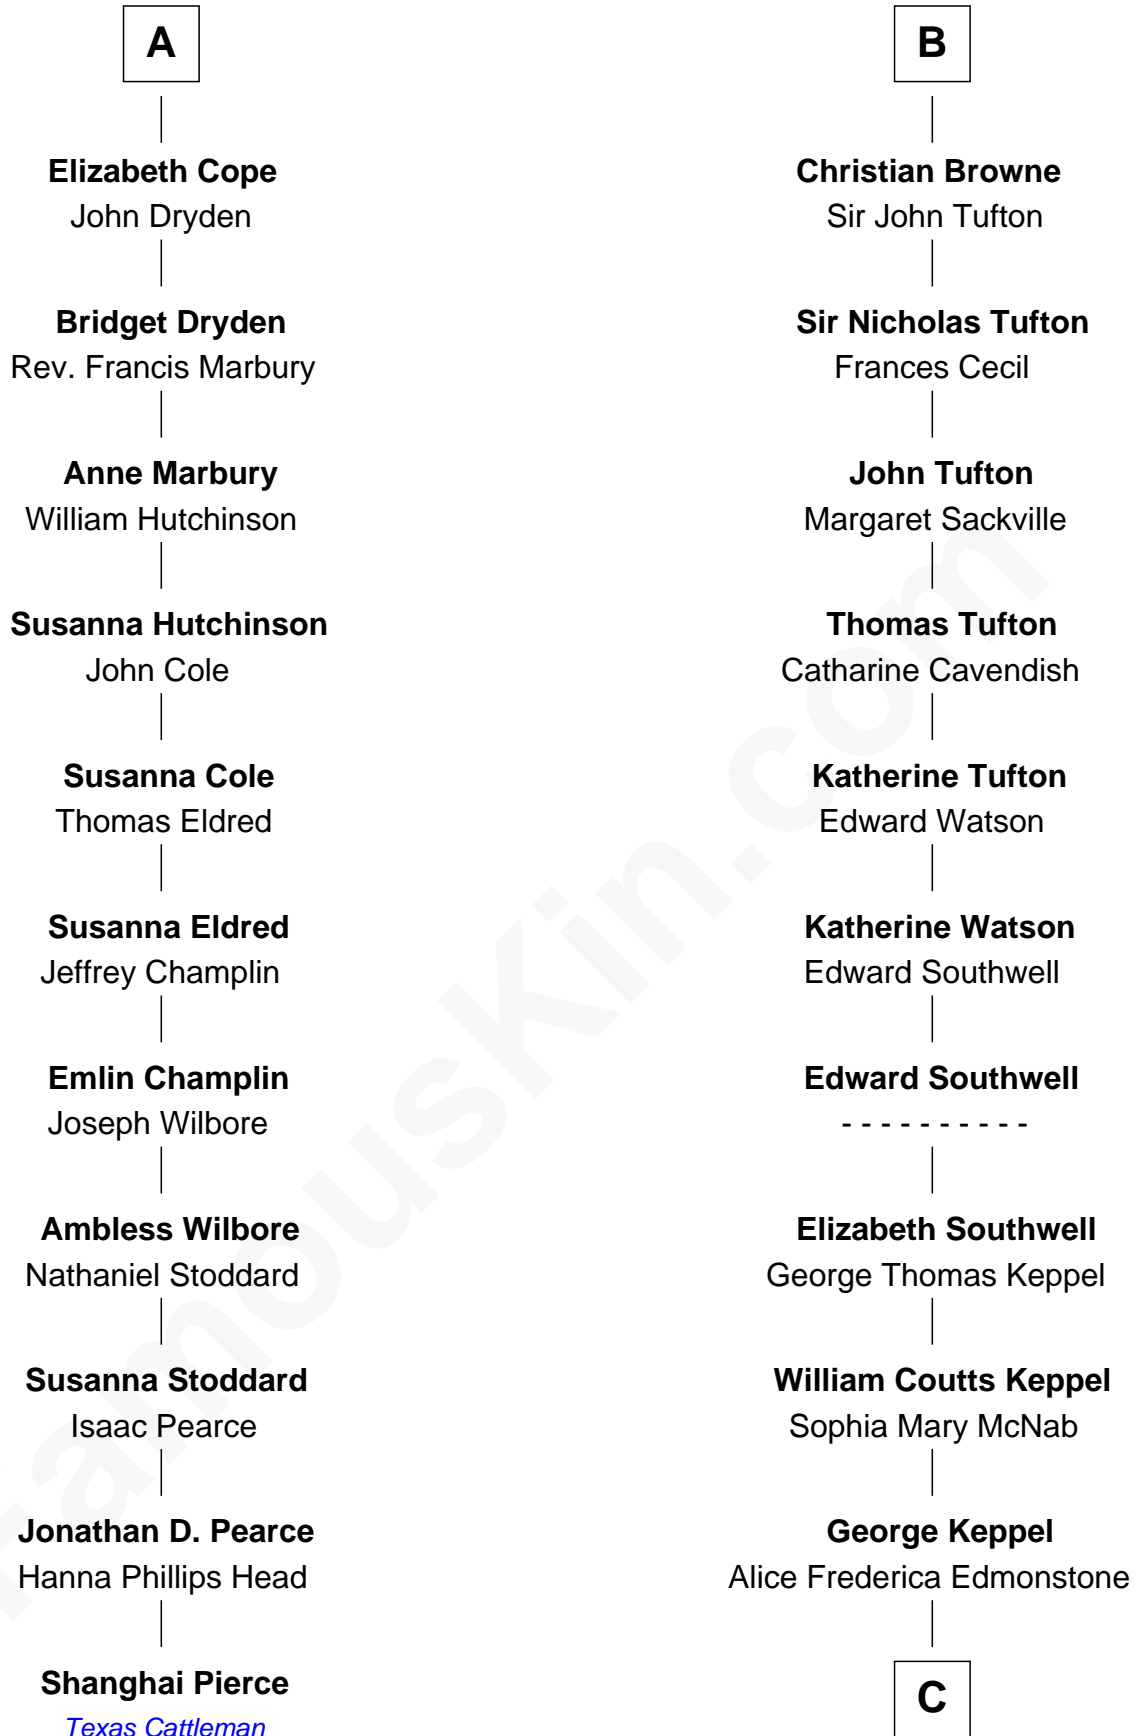

**FamousKin.com**  
**Relationship Chart of**  
**Shanghai Pierce**  
*Texas Cattleman*

17th cousin 2 times removed of

**Camilla Parker Bowles**  
*Queen Consort of the United Kingdom*

C

**Sonia Rosemary Keppel**

Roland Calvert Cubitt

**Rosalind Maud Cubitt**

Bruce Middleton Hope Shand

**Camilla Parker Bowles**

*Queen Consort*

FamousKin.com