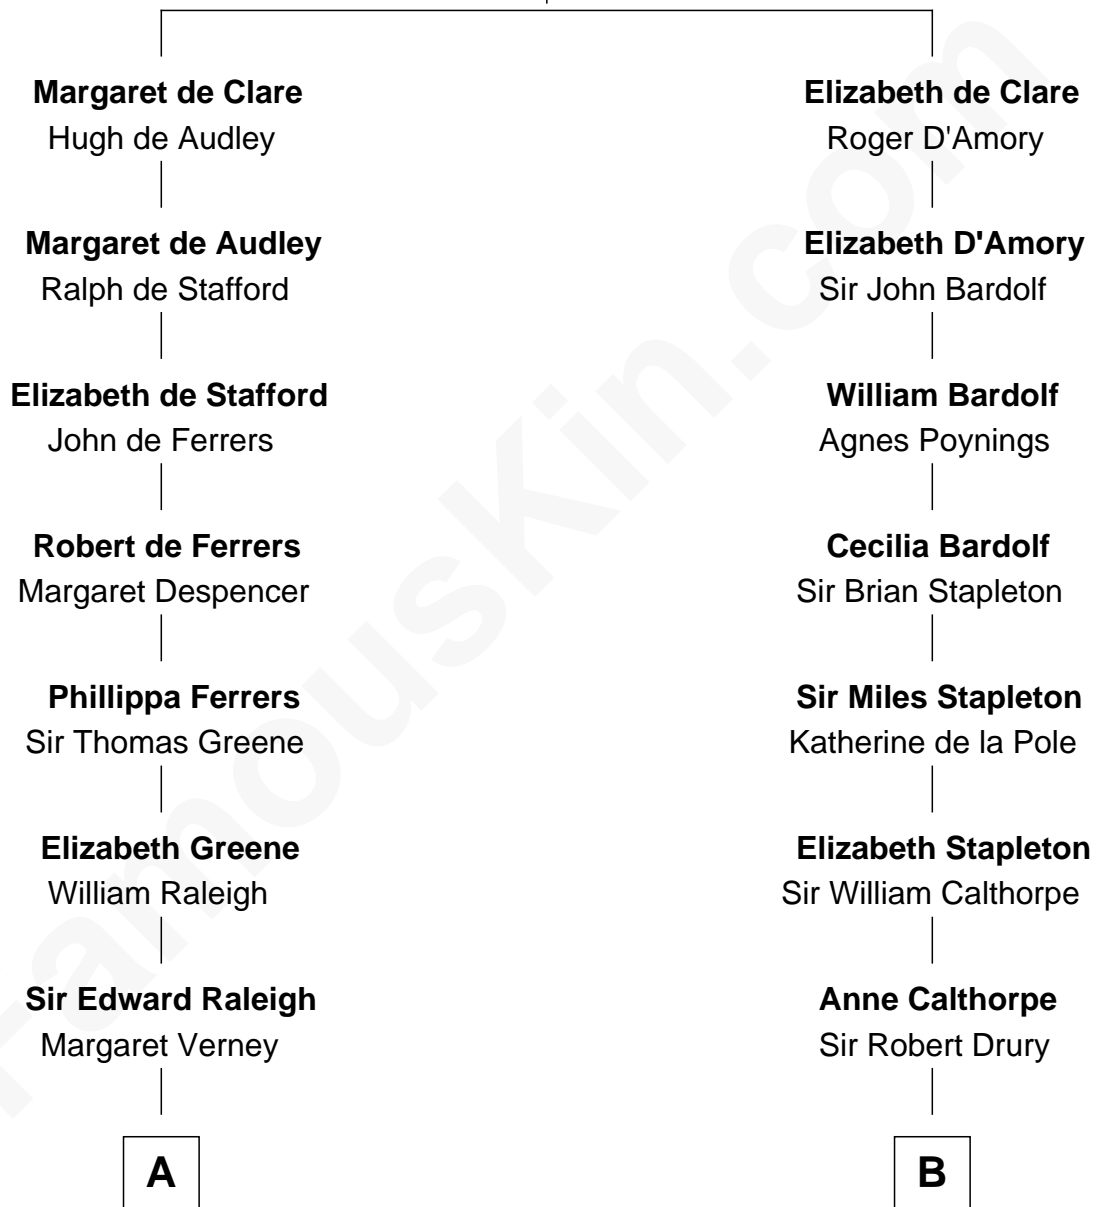

FamousKin.com
Relationship Chart of
Shanghai Pierce
Texas Cattleman

19th cousin 1 time removed of
Jesse James
Outlaw, Bank Robber, Murderer

Sir Gilbert de Clare
 Joan of Acre

C

Susanna Stoddard

Isaac Pearce

Jonathan D. Pearce

Hanna Phillips Head

Shanghai Pierce

Texas Cattleman

D

Anthony Lindsay

Ailsey Cole

Sarah Lindsay

James Cole

Zerelda Elizabeth Cole

Robert Sallee James

Jesse James

Outlaw, Bank Robber, Murderer