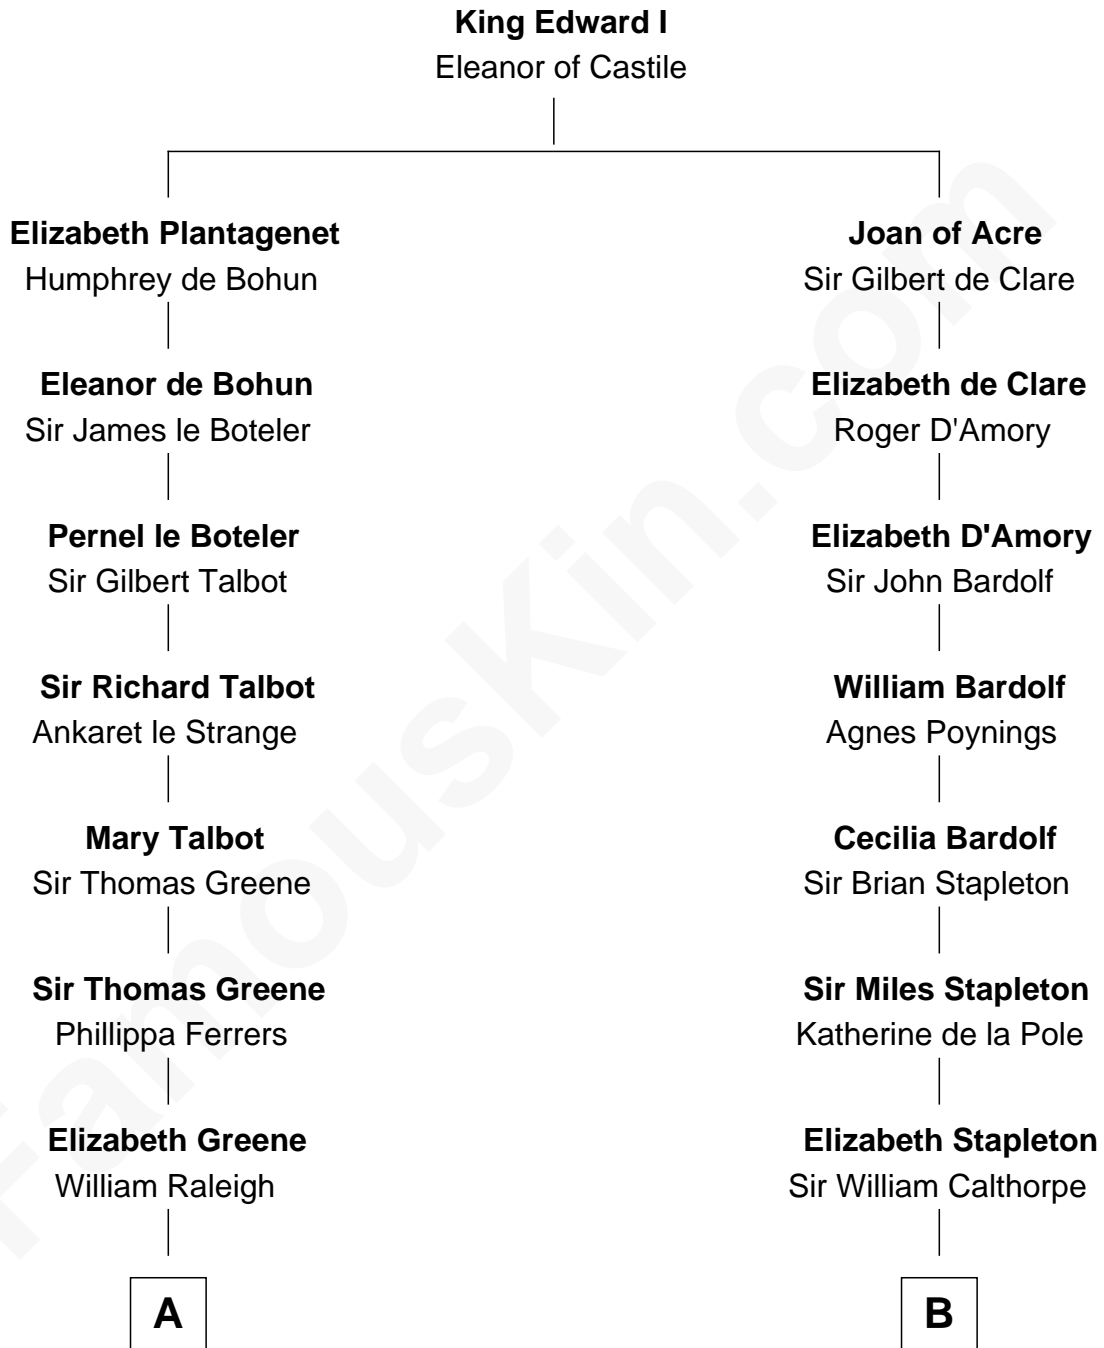

**FamousKin.com**  
**Relationship Chart of**  
**Shanghai Pierce**  
*Texas Cattleman*

20th cousin 1 time removed of

**Vachel Lindsay**  
*American Poet*

**C**

**Ambless Wilbore**  
Nathaniel Stoddard

**Susanna Stoddard**  
Isaac Pearce

**Jonathan D. Pearce**  
Hanna Phillips Head

**Shanghai Pierce**  
*Texas Cattleman*

**D**

**Rachel Dorsey**  
Anthony Lindsay

**Vachel Lindsay**  
Mary Anna Quisenberry

**Nicholas Lindsay**  
Martha Ann Cane