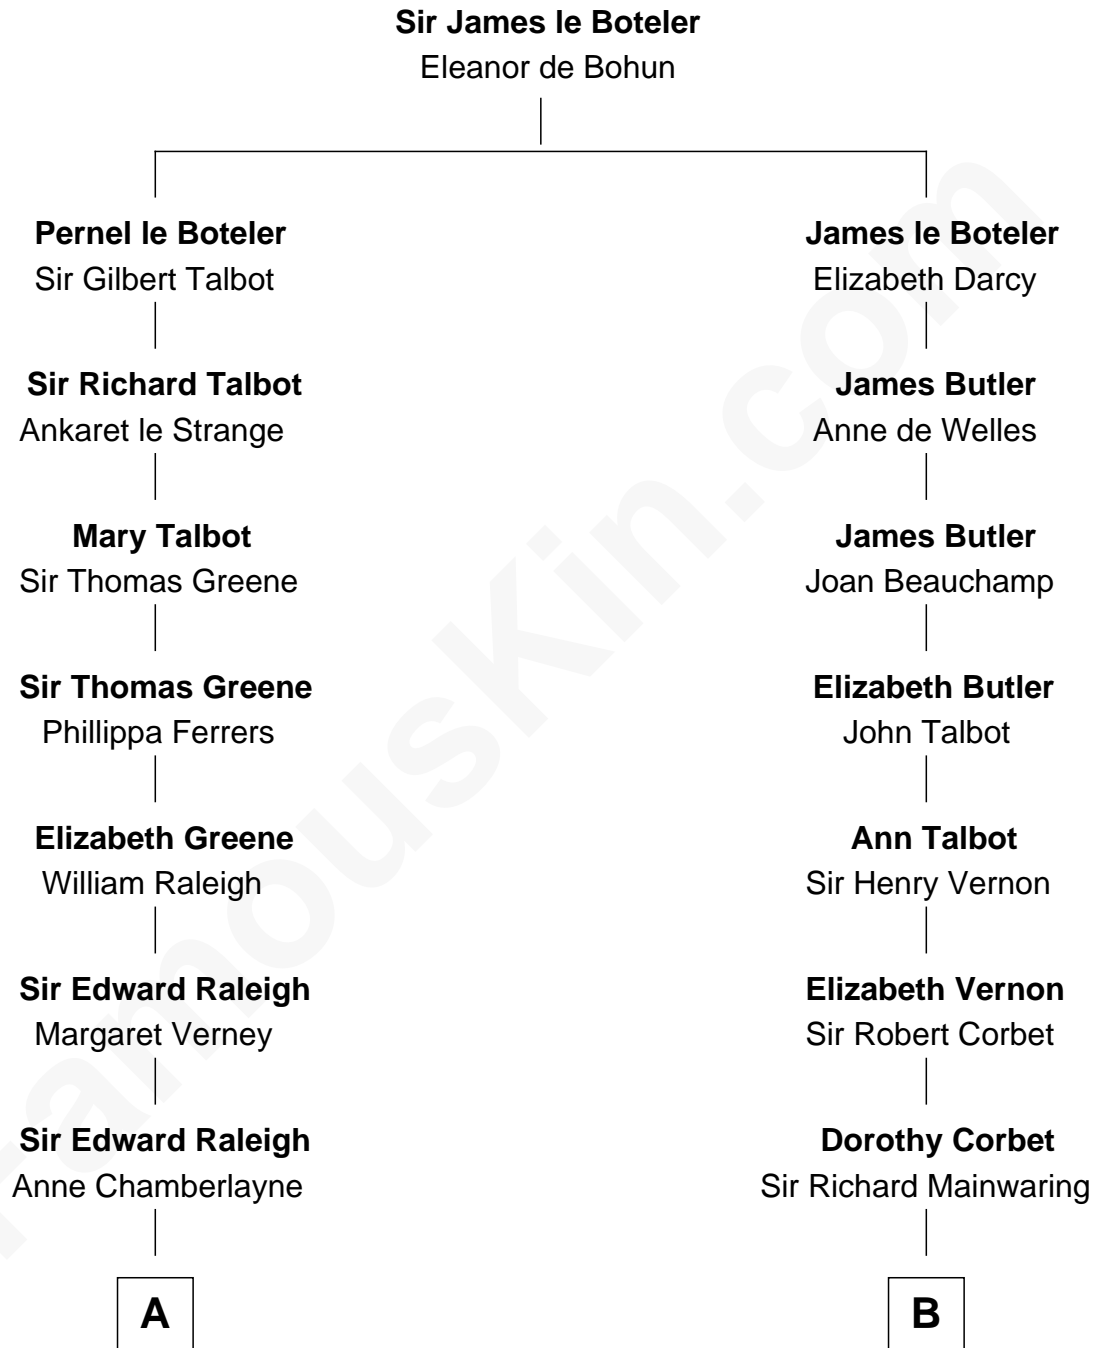

**FamousKin.com**  
**Relationship Chart of**  
**Shanghai Pierce**  
*Texas Cattleman*

17th cousin 1 time removed of  
**Grover Cleveland**  
*22nd and 24th U.S. President*

**C**

Jonathan D. Pearce  
Hanna Phillips Head

Shanghai Pierce  
*Texas Cattleman*

FamousKin.com