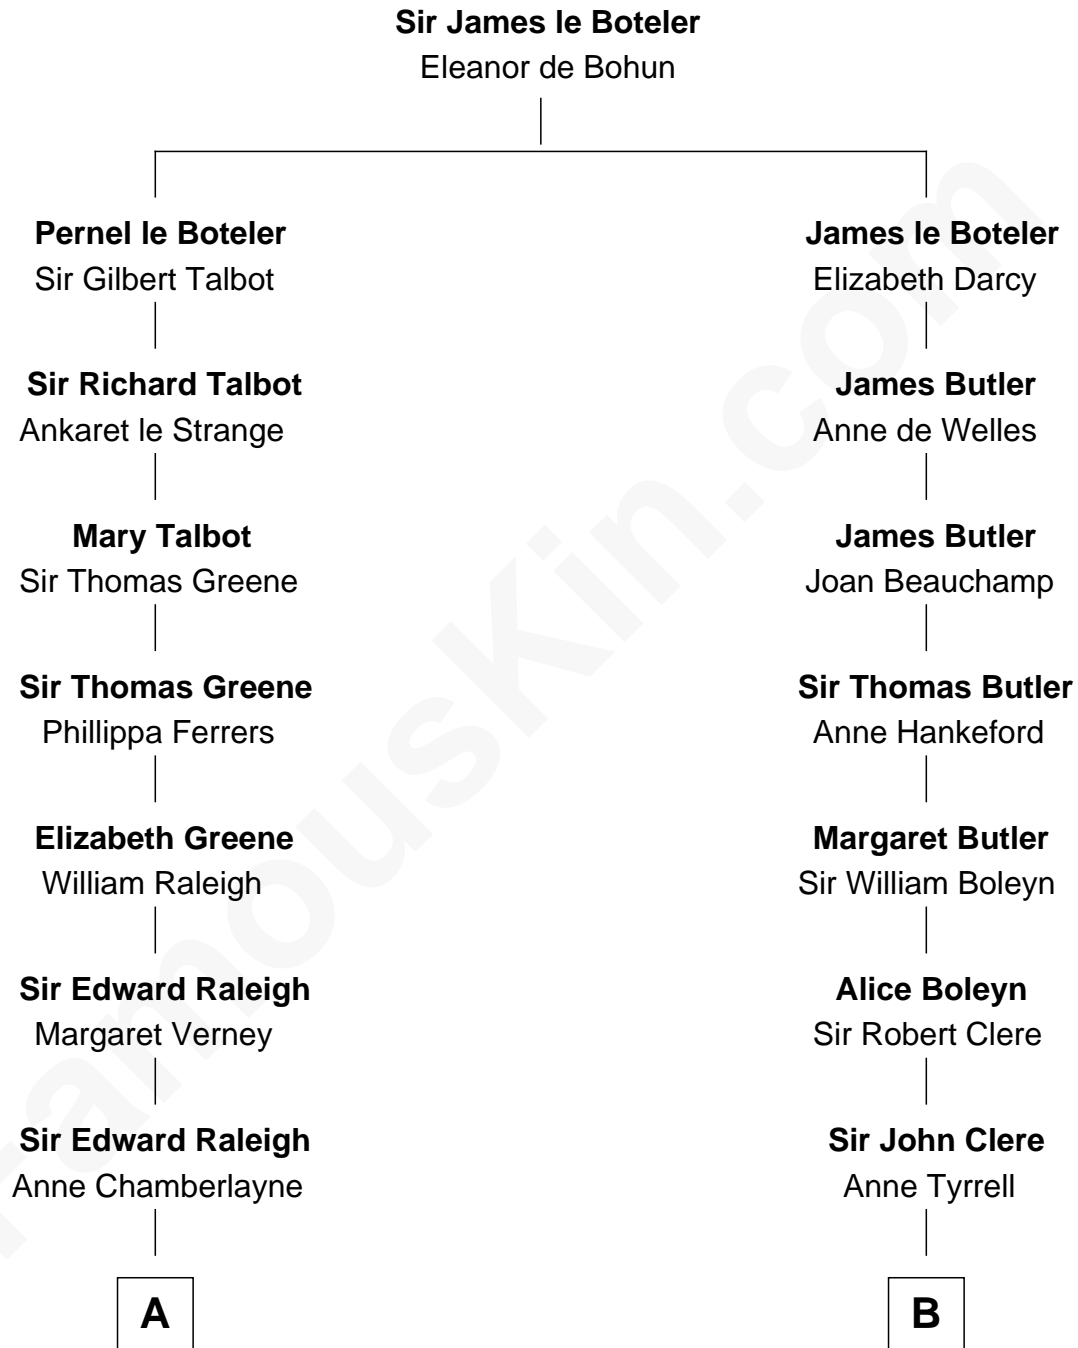

FamousKin.com
Relationship Chart of
Shanghai Pierce
Texas Cattleman

18th cousin 2 times removed of

Mamie (Doud) Eisenhower
First Lady of President Dwight Eisenhower

C

Jonathan D. Pearce
Hanna Phillips Head

Shanghai Pierce
Texas Cattleman

D

Maria Riggs
Eli Doud

Royal Houghton Doud
Mary Cornelia Sheldon

John Sheldon Doud
Elivera Mathilda Carlson

Mamie (Doud) Eisenhower
First Lady of Dwight Eisenhower

FamousKin.com