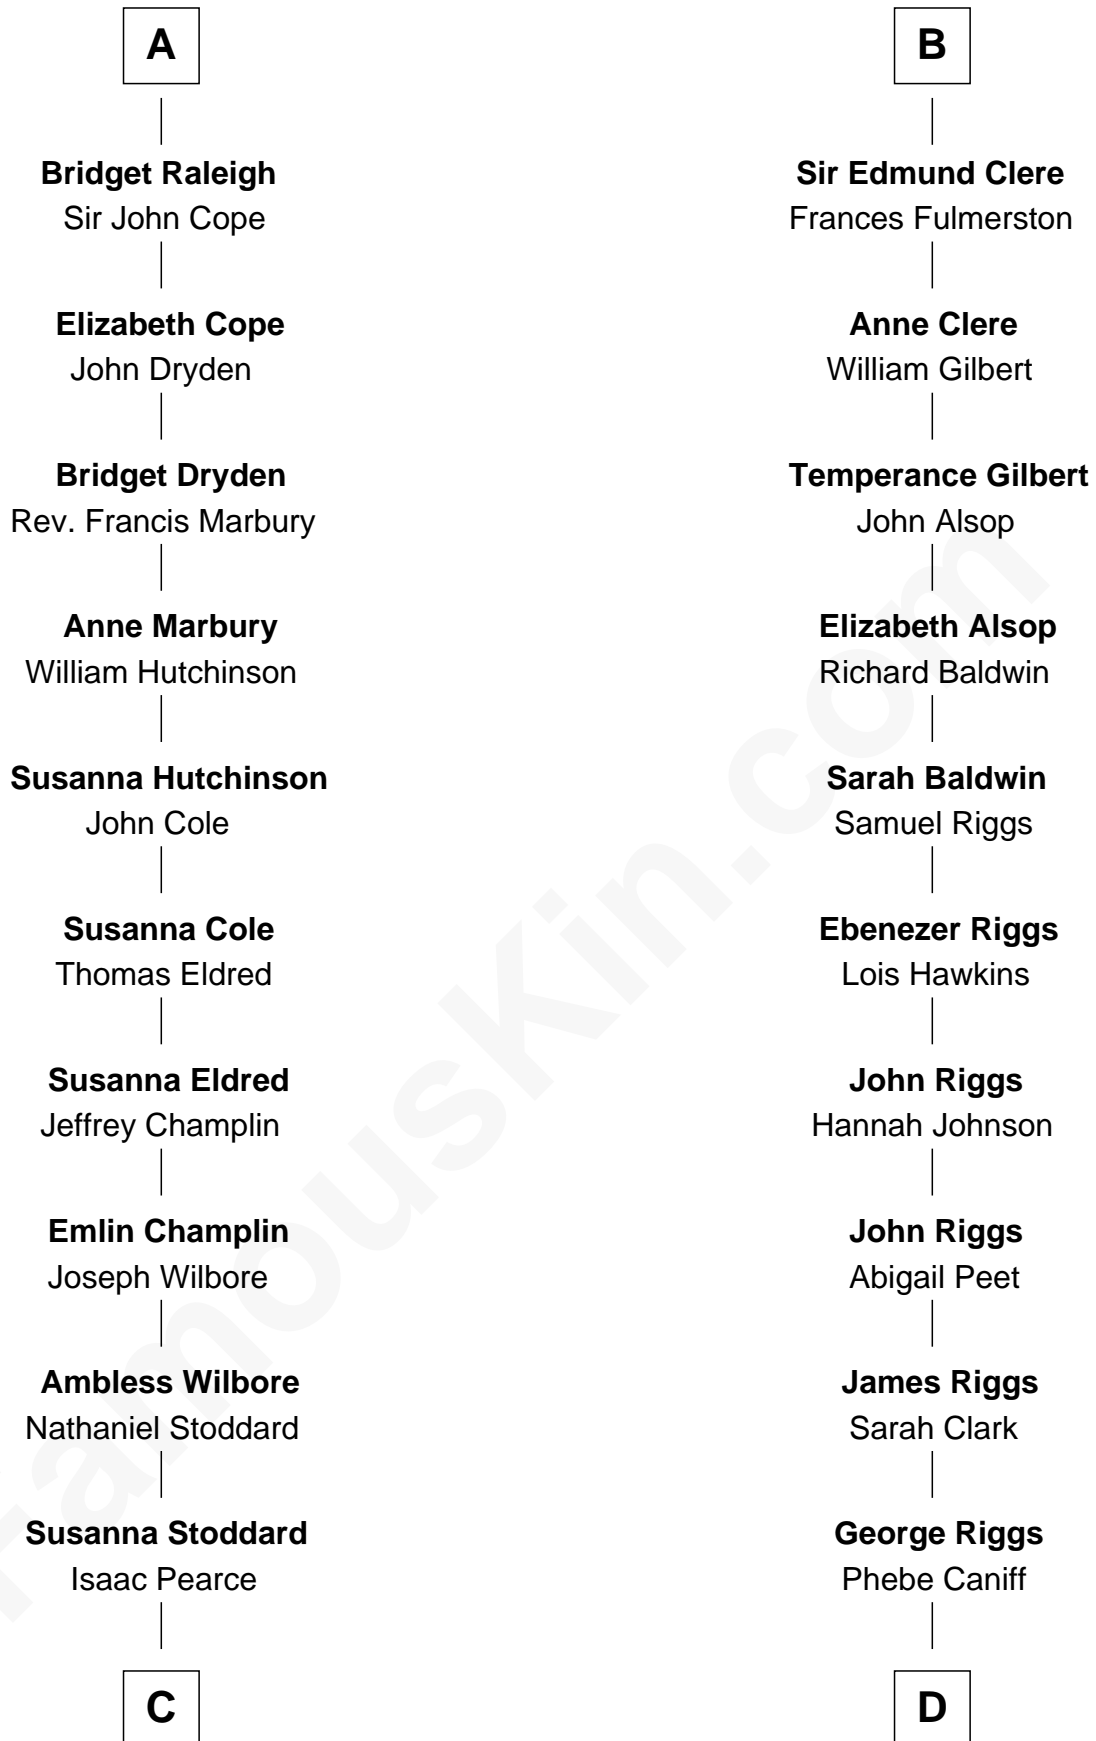

FamousKin.com
Relationship Chart of
Shanghai Pierce
Texas Cattleman

18th cousin 2 times removed of

Mamie (Doud) Eisenhower
First Lady of President Dwight Eisenhower

C

Jonathan D. Pearce
Hanna Phillips Head

Shanghai Pierce
Texas Cattleman

D

Maria Riggs
Eli Doud

Royal Houghton Doud
Mary Cornelia Sheldon

John Sheldon Doud
Elivera Mathilda Carlson

Mamie (Doud) Eisenhower
First Lady of Dwight Eisenhower

FamousKin.com