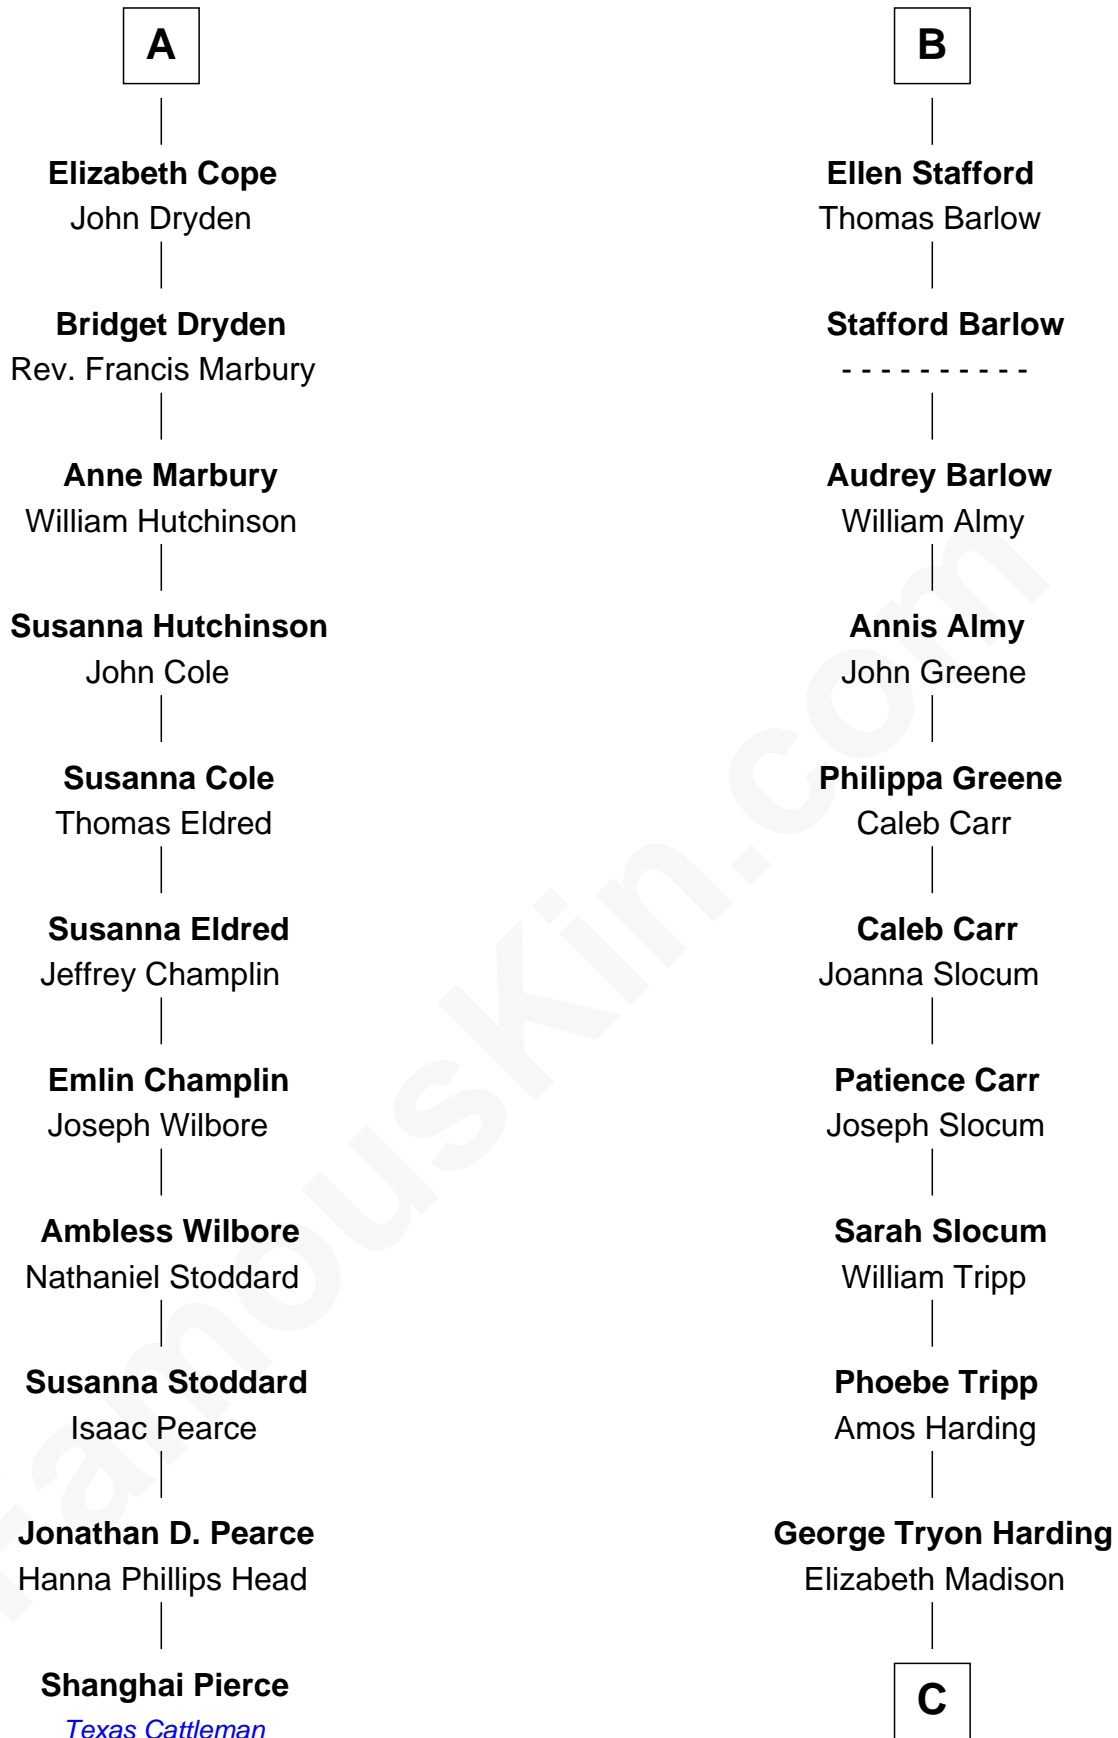

FamousKin.com
Relationship Chart of
Shanghai Pierce
Texas Cattleman

17th cousin 2 times removed of

Warren G. Harding
29th U.S. President

C

Charles Alexander Harding

Mary Ann Crawford

Dr. George Tryon Harding

Phoebe Elizabeth Dickerson

Warren G. Harding

29th U.S. President

FamousKin.com