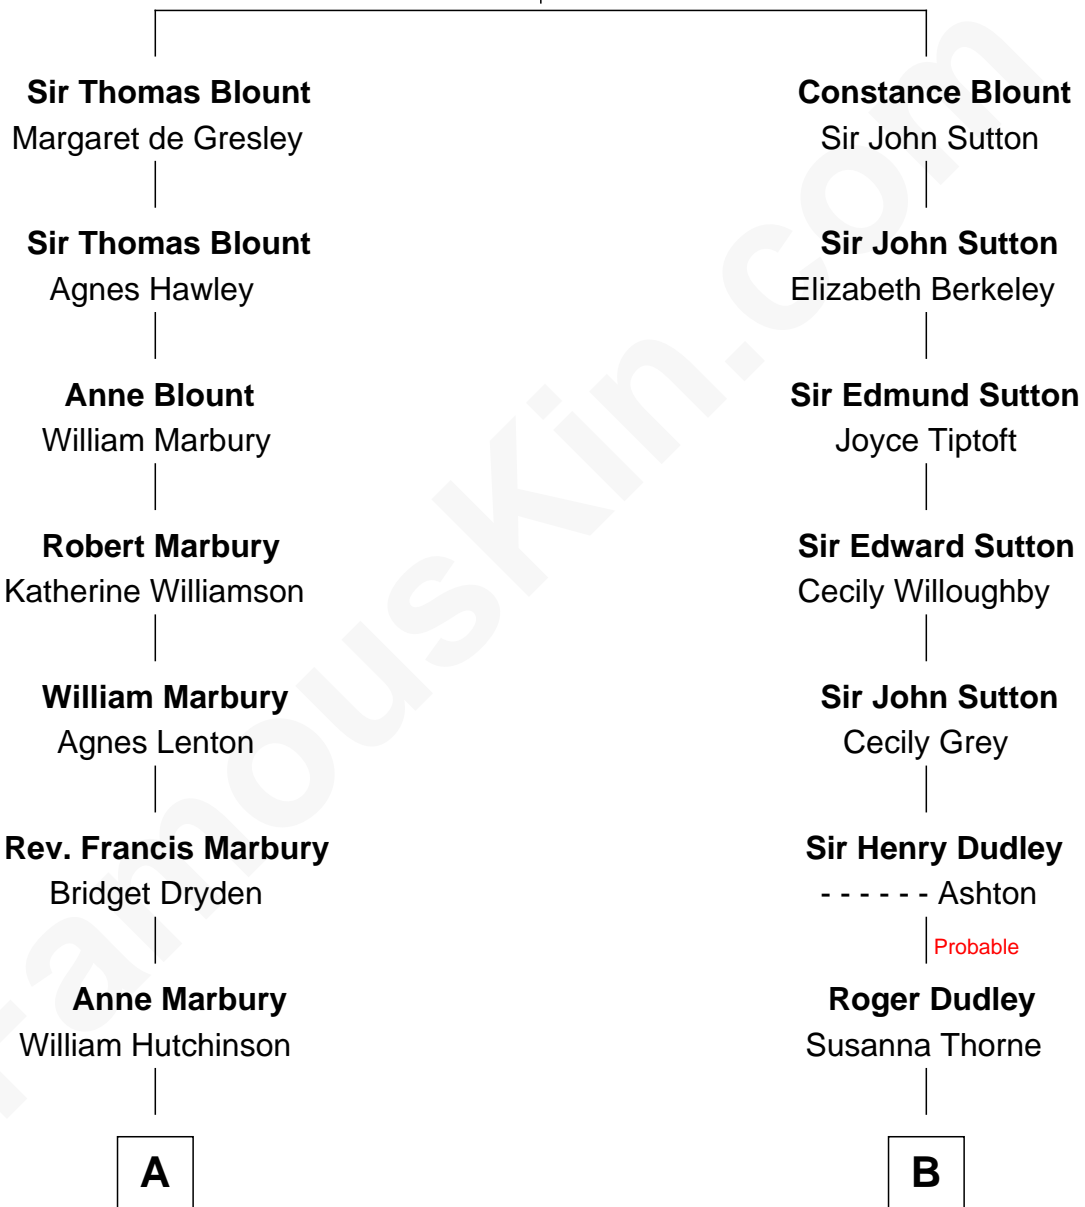

**FamousKin.com**  
**Relationship Chart of**  
**Shanghai Pierce**  
*Texas Cattleman*

14th cousin 4 times removed of

**Herbert Hoover**  
*31st U.S. President*

**Sir Walter Blount**  
 Sancha de Ayala

C

Hulda Randall Minthorn

Jessie Clark Hoover

Herbert Hoover

*31st U.S. President*

FamousKin.com