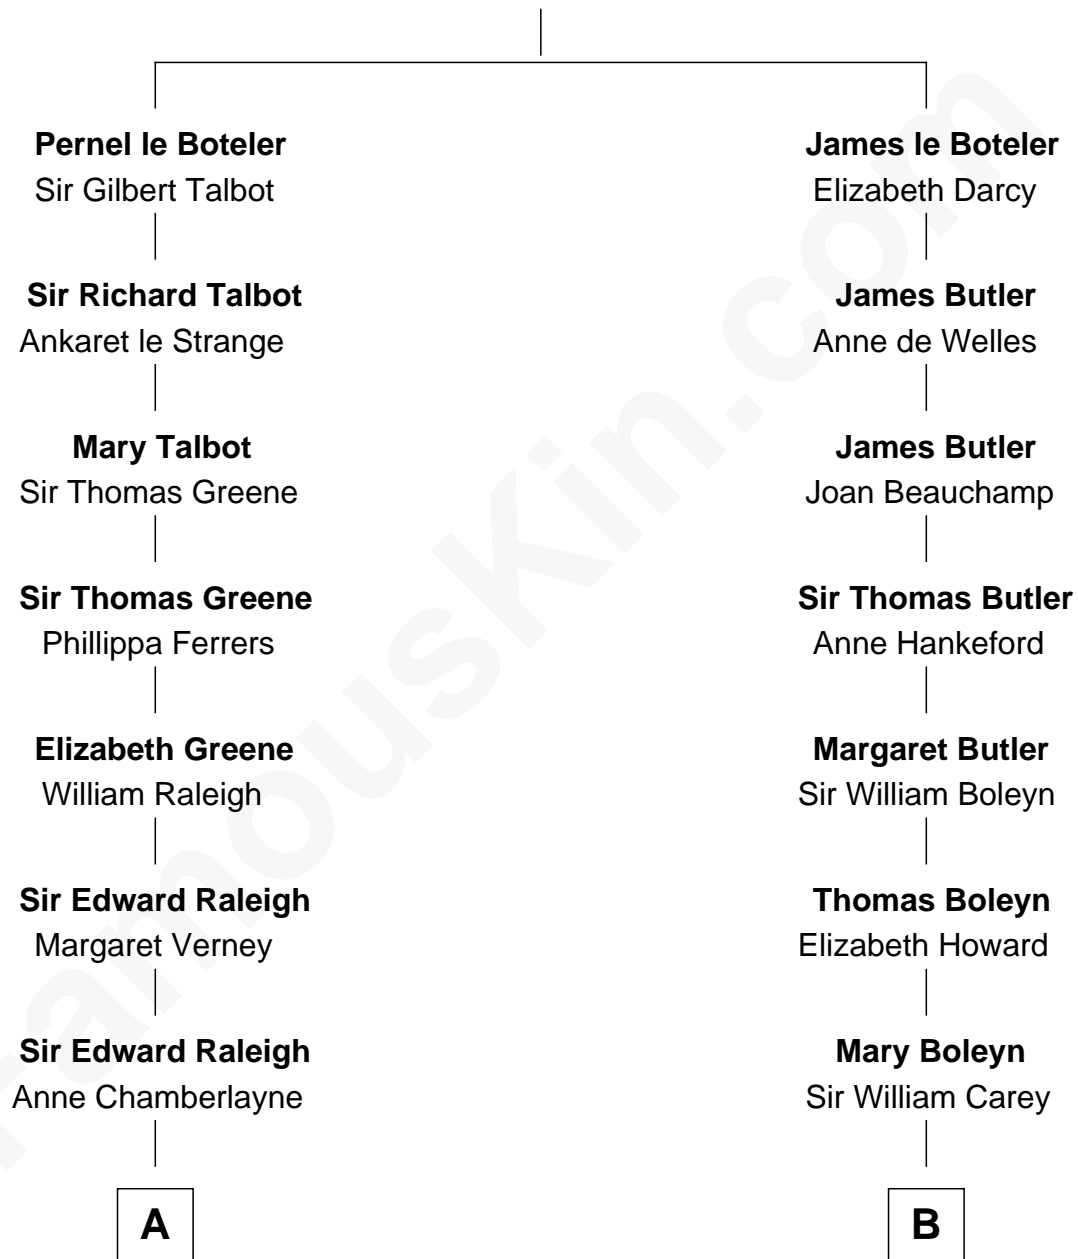

FamousKin.com Relationship Chart of

Shanghai Pierce

Texas Cattleman

18th cousin of

Edith (Bolling) Wilson

First Lady of President Woodrow Wilson

Sir James le Boteler

Eleanor de Bohun

C

Jonathan D. Pearce
Hanna Phillips Head

Shanghai Pierce
Texas Cattleman

D

William Holcombe Bolling
Sarah Spiers White

Edith (Bolling) Wilson
First Lady of Woodrow Wilson

FamousKin.com