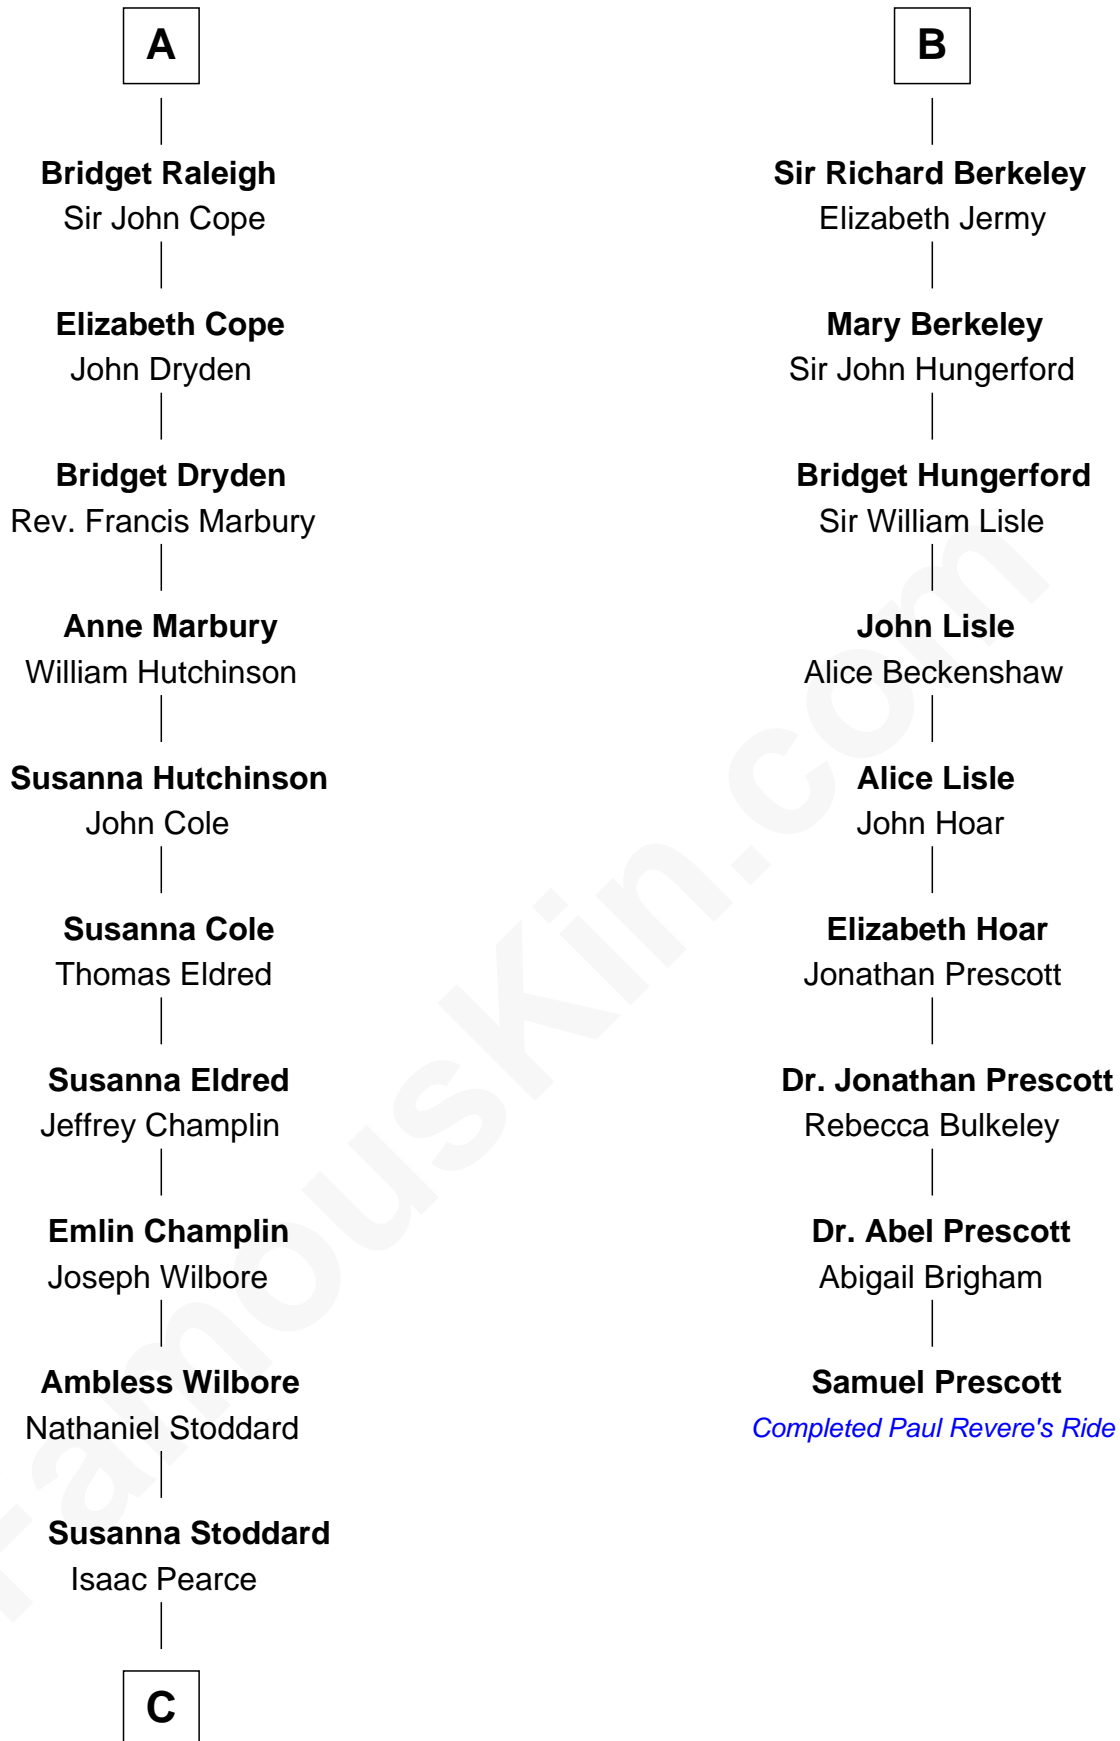

**FamousKin.com**  
**Relationship Chart of**  
**Shanghai Pierce**  
*Texas Cattleman*

15th cousin 3 times removed of

**Samuel Prescott**

*Completed Paul Revere's Midnight Ride*

**Edmund Fitzalan**  
 Alice de Warenne

**C**

Jonathan D. Pearce  
Hanna Phillips Head

Shanghai Pierce  
*Texas Cattleman*

FamousKin.com