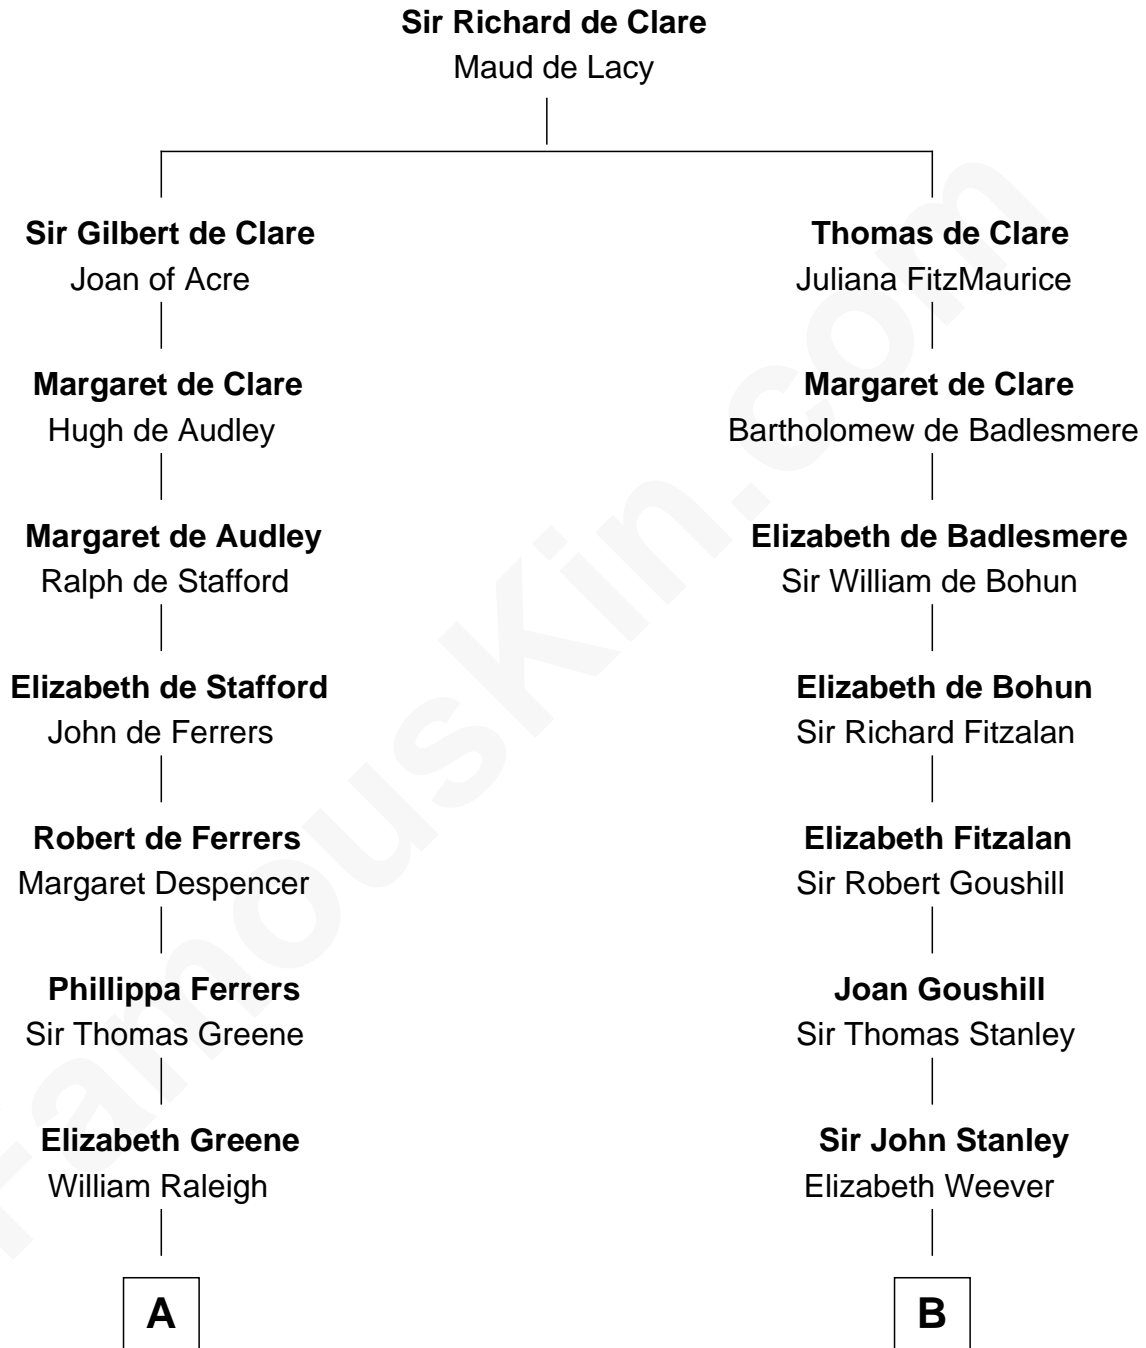

FamousKin.com Relationship Chart of

Shanghai Pierce

Texas Cattleman

20th cousin of

Juliette Gordon Low

Founder of the Girl Scouts

C

Ambless Wilbore
Nathaniel Stoddard

Susanna Stoddard
Isaac Pearce

Jonathan D. Pearce
Hanna Phillips Head

Shanghai Pierce
Texas Cattleman

D

Frances Wolcott
Arthur William Magill

Juliette Augusta Magill
John Harris Kinzie

Eleanor Lytle Kinzie
William Washington Gordon

Juliette Gordon Low
Founder of the Girl Scouts