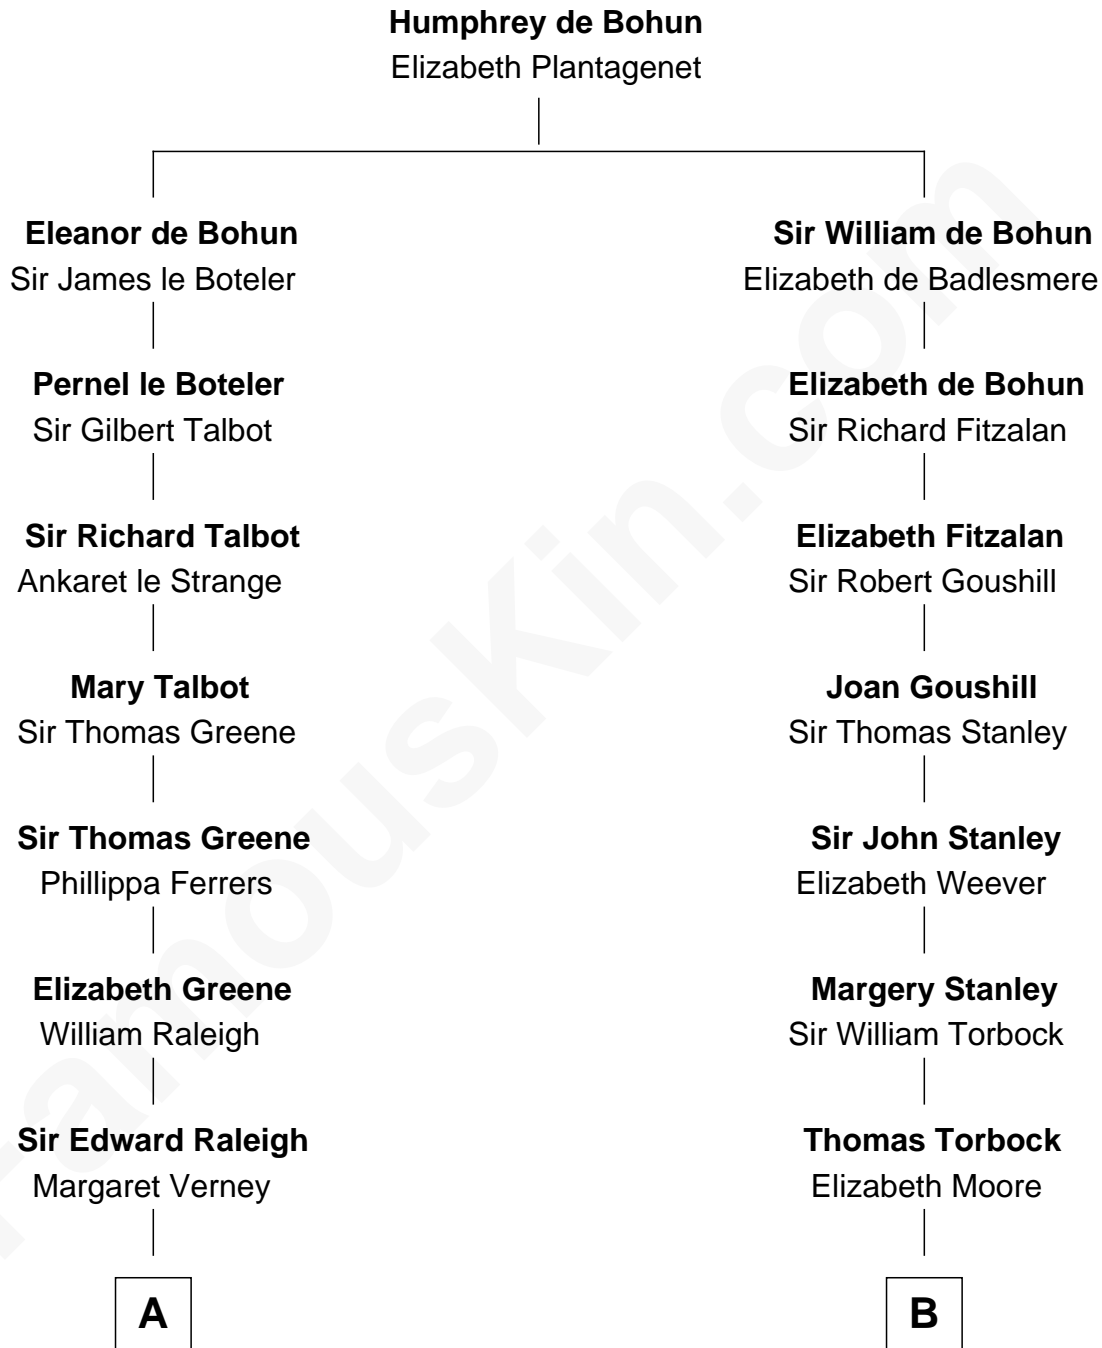

FamousKin.com
Relationship Chart of
Shanghai Pierce
Texas Cattleman

18th cousin 1 time removed of

Juliette Gordon Low
Founder of the Girl Scouts

C

Susanna Stoddard

Isaac Pearce

Jonathan D. Pearce

Hanna Phillips Head

Shanghai Pierce

Texas Cattleman

D

Eleanor Lytle Kinzie

William Washington Gordon

Juliette Gordon Low

Founder of the Girl Scouts

FamousKin.com