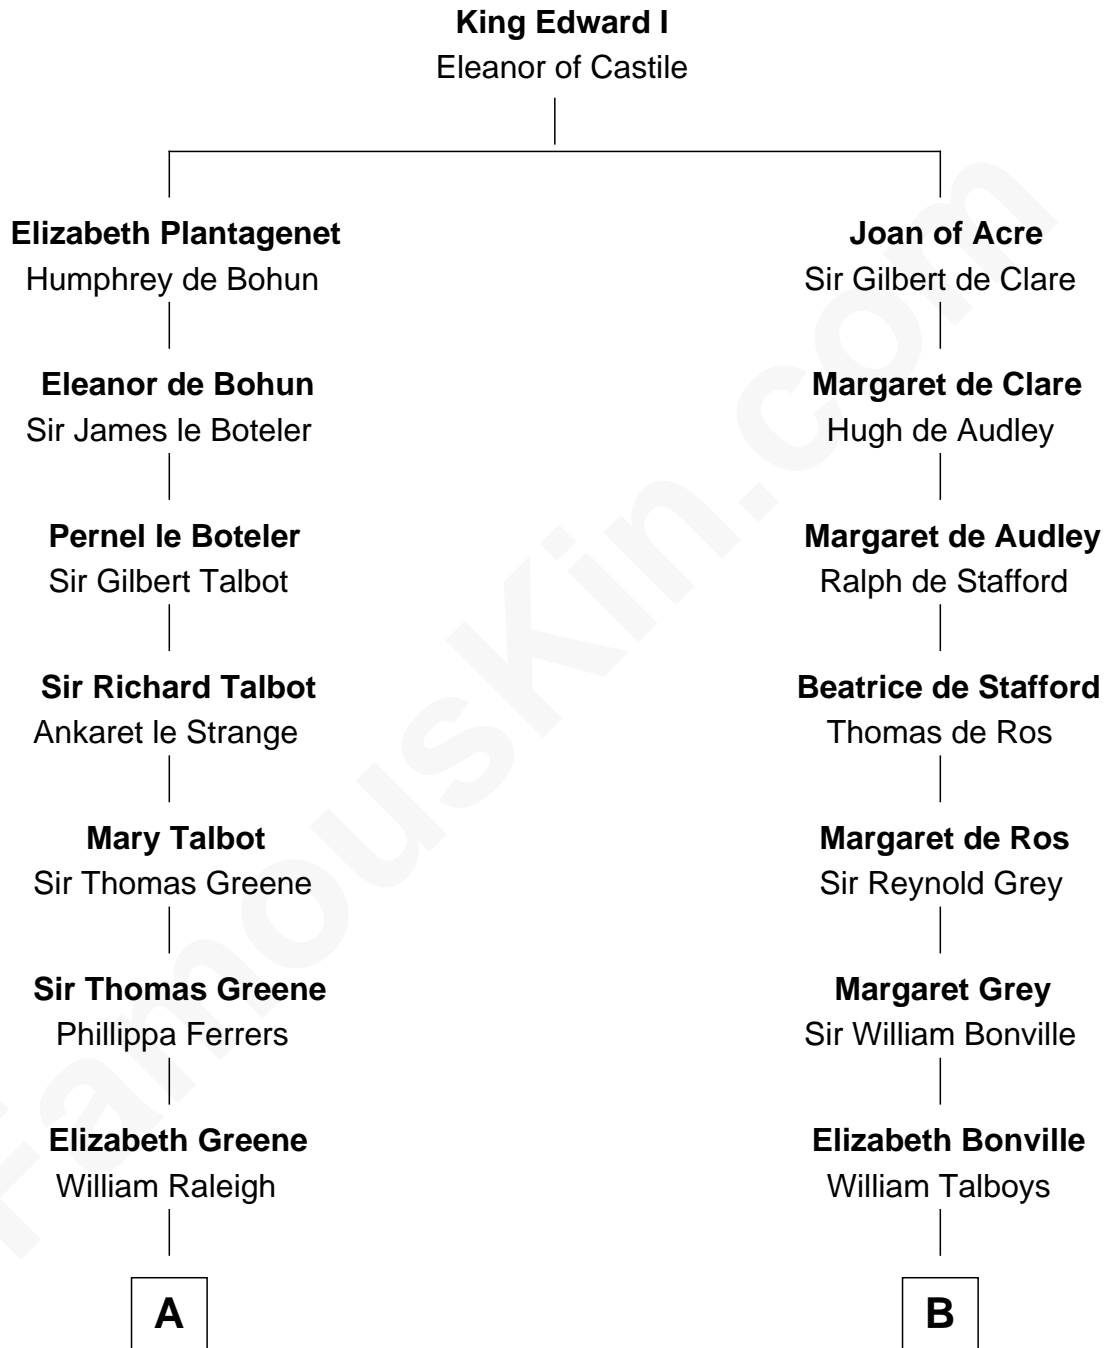

**FamousKin.com**  
**Relationship Chart of**  
**Shanghai Pierce**  
*Texas Cattleman*

20th cousin 1 time removed of  
**Katharine Hepburn**  
*Movie Actress*

**C**

**Ambless Wilbore**  
Nathaniel Stoddard

**Susanna Stoddard**  
Isaac Pearce

**Jonathan D. Pearce**  
Hanna Phillips Head

**Shanghai Pierce**  
*Texas Cattleman*

**D**

**Erastus Spalding**  
Jennet Mack

**Martha Ann Spalding**  
Leman Benton Garlinghouse

**Caroline Garlinghouse**  
Alfred Augustus Houghton

**Katharine Martha Houghton**  
Thomas Norval Hepburn

**Katharine Hepburn**  
*Movie Actress*