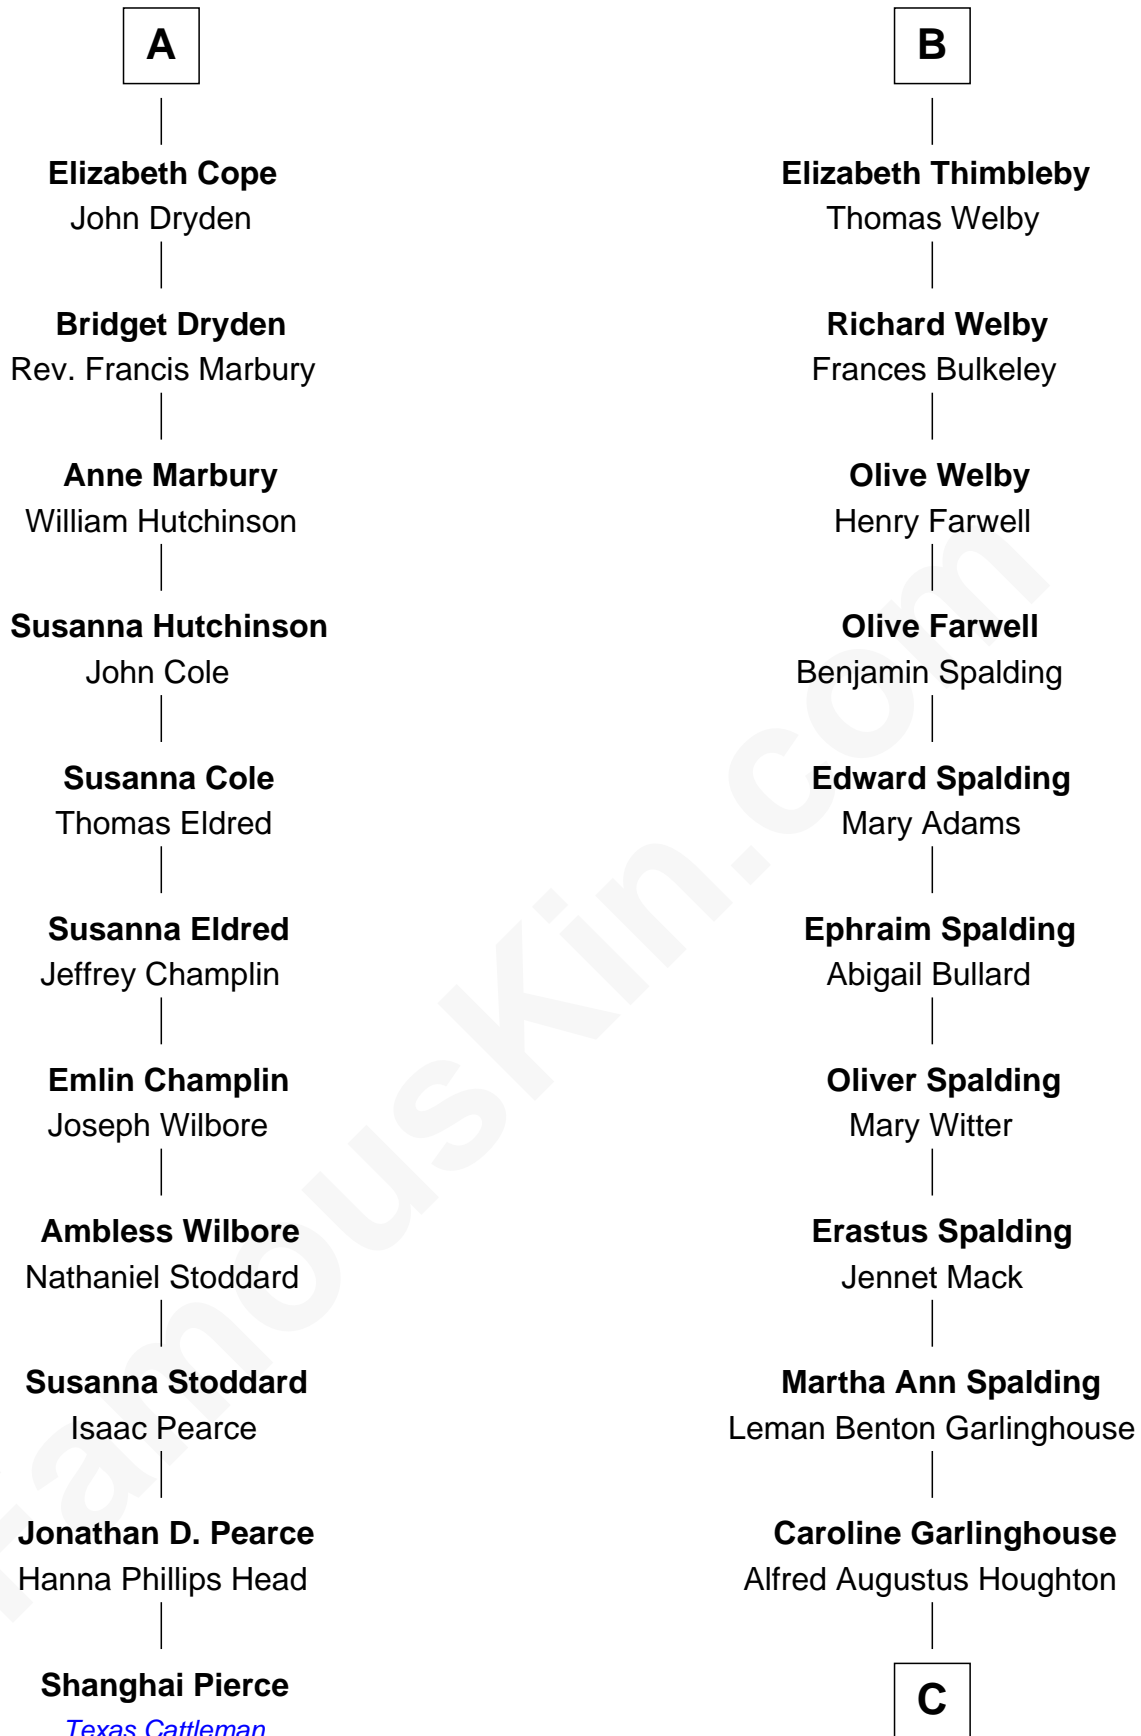

FamousKin.com
Relationship Chart of
Shanghai Pierce
Texas Cattleman

17th cousin 1 time removed of

Katharine Hepburn
Movie Actress

C

|
Katharine Martha Houghton

Thomas Norval Hepburn

|
Katharine Hepburn

Movie Actress

FamousKin.com