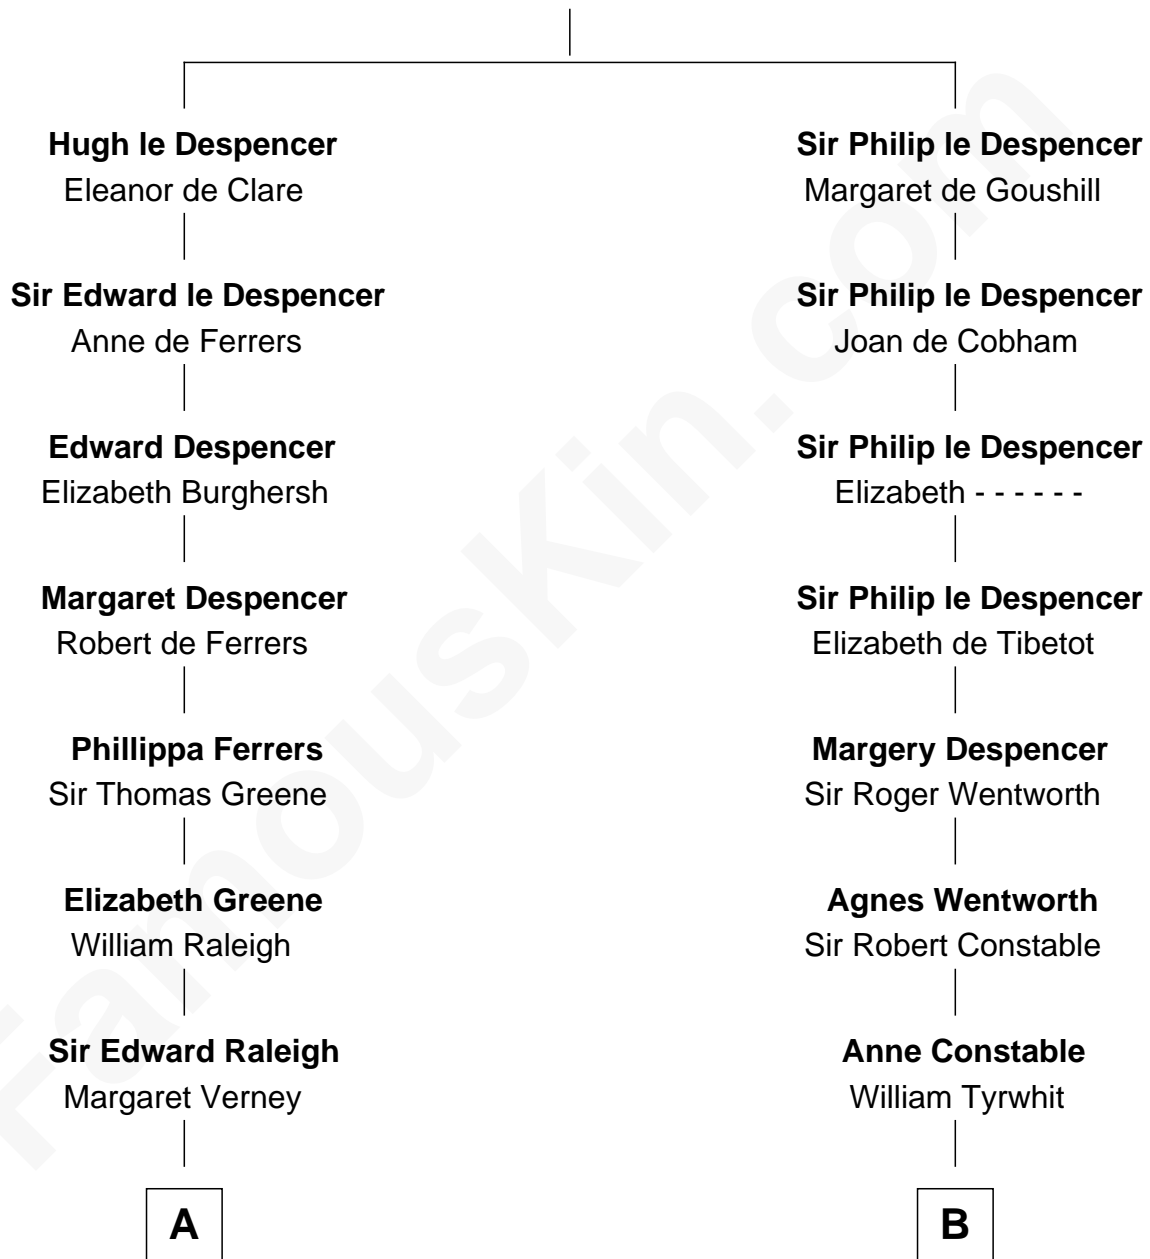

FamousKin.com
Relationship Chart of
Shanghai Pierce
Texas Cattleman

19th cousin 1 time removed of
Katharine Hepburn
Movie Actress

Sir Hugh le Despencer
 Isabella de Beauchamp

C

Susanna Stoddard

Isaac Pearce

Jonathan D. Pearce

Hanna Phillips Head

Shanghai Pierce

Texas Cattleman

D

Martha Ann Spalding

Leman Benton Garlinghouse

Caroline Garlinghouse

Alfred Augustus Houghton

Katharine Martha Houghton

Thomas Norval Hepburn

Katharine Hepburn

Movie Actress