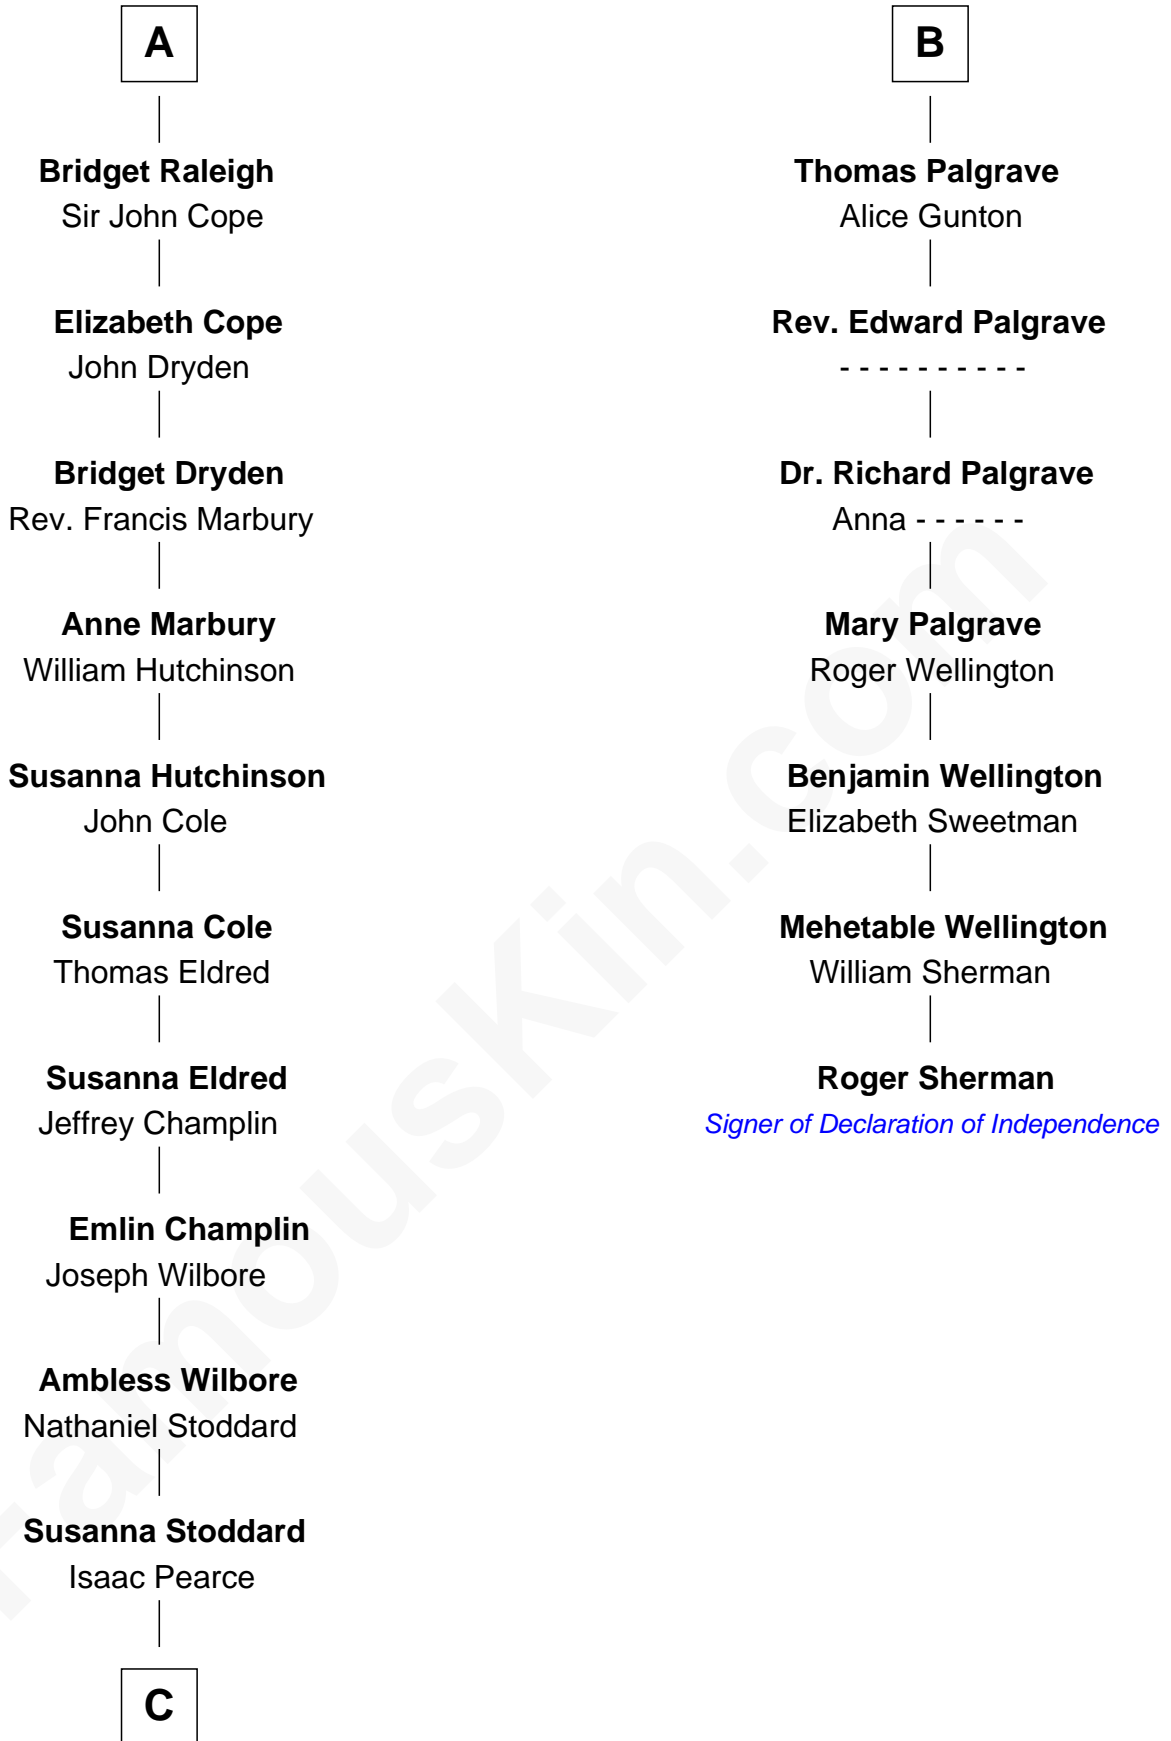

**FamousKin.com**  
**Relationship Chart of**  
**Shanghai Pierce**  
*Texas Cattleman*

13th cousin 5 times removed of

**Roger Sherman**  
*Signer of the Declaration of Independence*

**Edmund Fitzalan**  
 Alice de Warenne

**C**

Jonathan D. Pearce  
Hanna Phillips Head

Shanghai Pierce  
*Texas Cattleman*

FamousKin.com