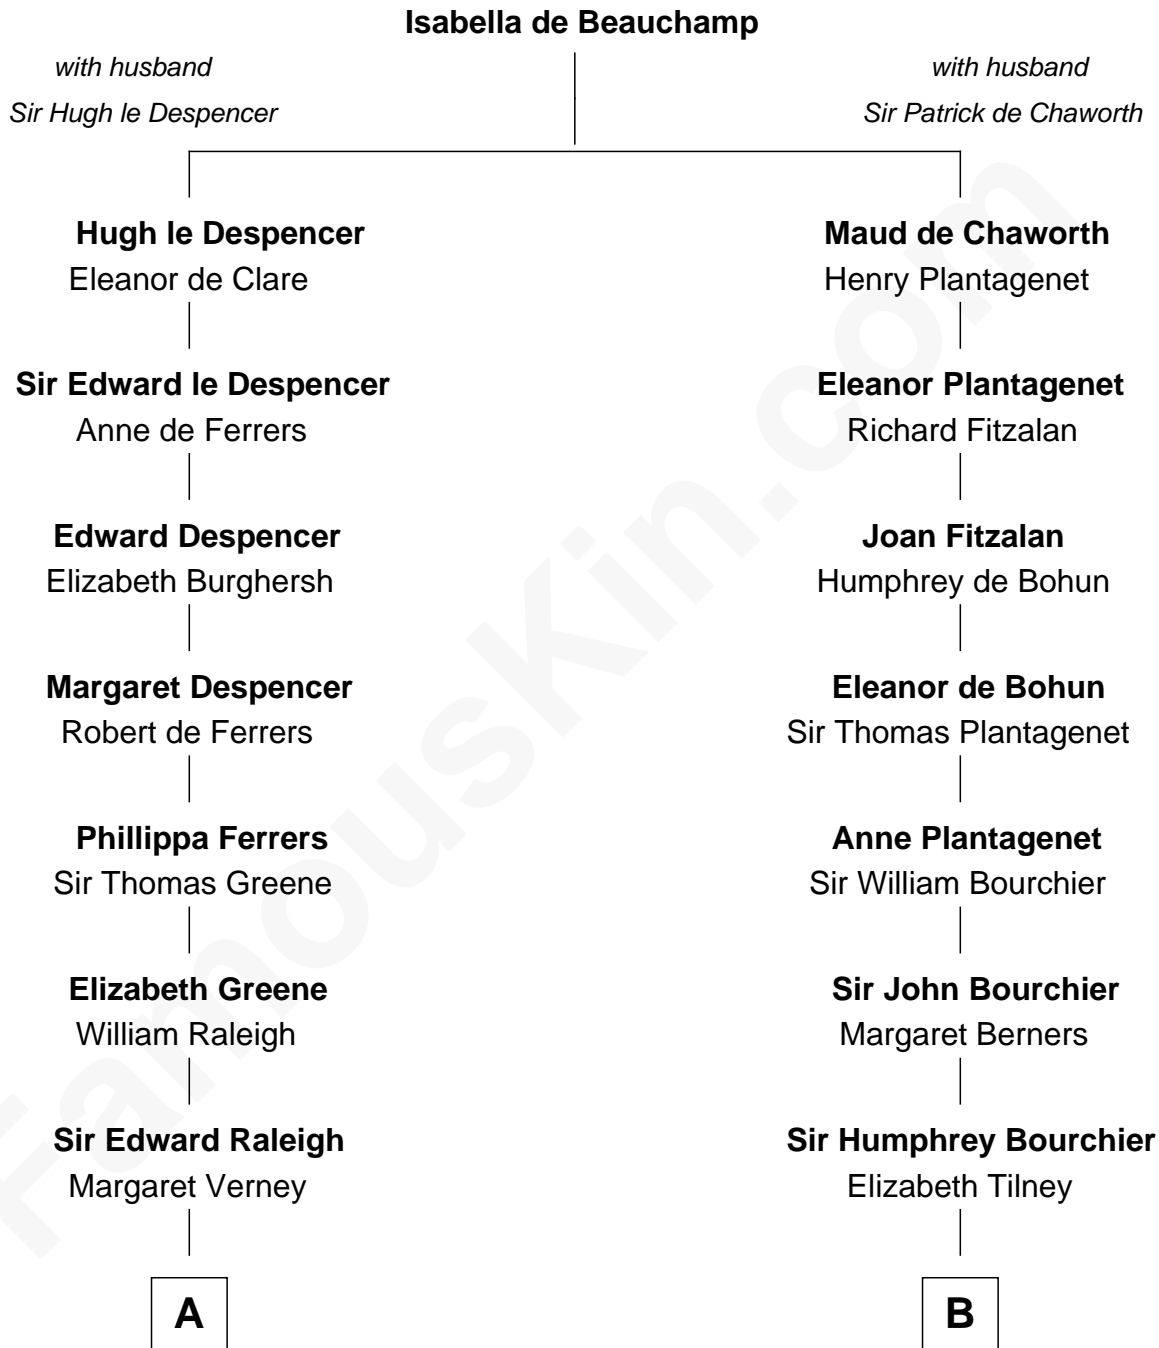

FamousKin.com
Relationship Chart of
Shanghai Pierce
Texas Cattleman

19th cousin 2 times removed of
Frank Lloyd Wright
American Architect

C

Susanna Stoddard

Isaac Pearce

Jonathan D. Pearce

Hanna Phillips Head

Shanghai Pierce

Texas Cattleman

D

Capt. Russell Hubbard

Mary Gray

Martha Hubbard

David Wright

Rev. David Wright