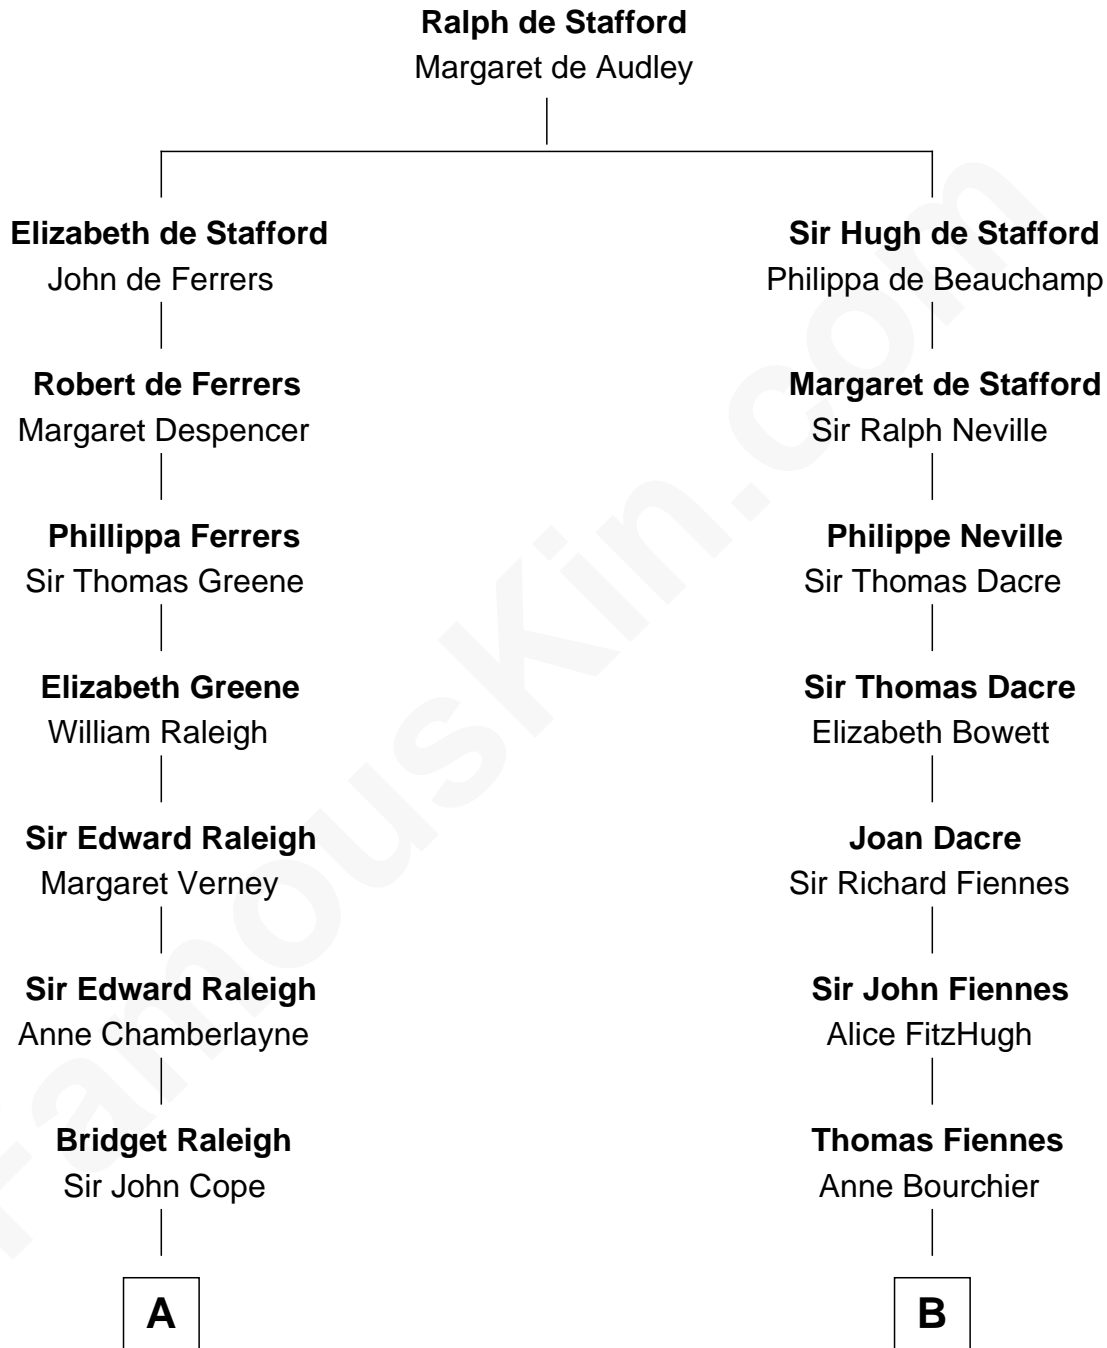

**FamousKin.com**  
**Relationship Chart of**  
**Shanghai Pierce**  
*Texas Cattleman*

17th cousin 3 times removed of  
**Frank Lloyd Wright**  
*American Architect*

**C**

—  
**Martha Hubbard**

David Wright  
—

**Rev. David Wright**

Abigail Goddard  
—

**William Carey Wright**

Anna Lloyd Jones  
—

**Frank Lloyd Wright**

*American Architect*

FamousKin.com