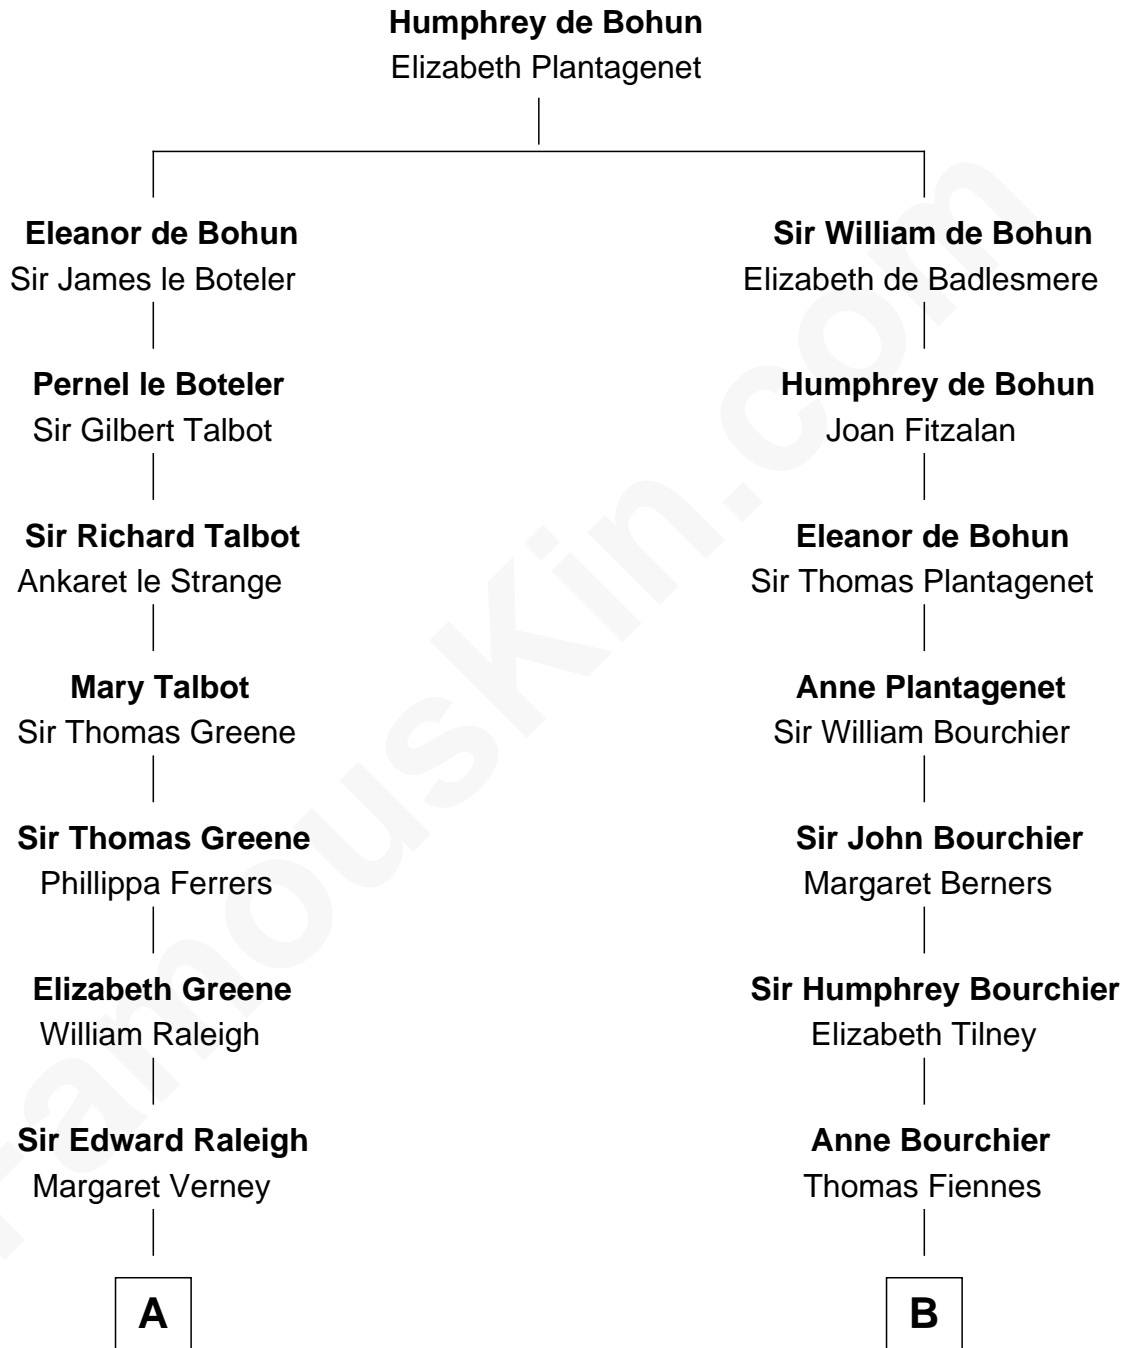

FamousKin.com
Relationship Chart of
Shanghai Pierce
Texas Cattleman

19th cousin 1 time removed of
Frank Lloyd Wright
American Architect

C

Susanna Stoddard

Isaac Pearce

Jonathan D. Pearce

Hanna Phillips Head

Shanghai Pierce

Texas Cattleman

D

Martha Hubbard

David Wright

Rev. David Wright

Abigail Goddard

William Carey Wright