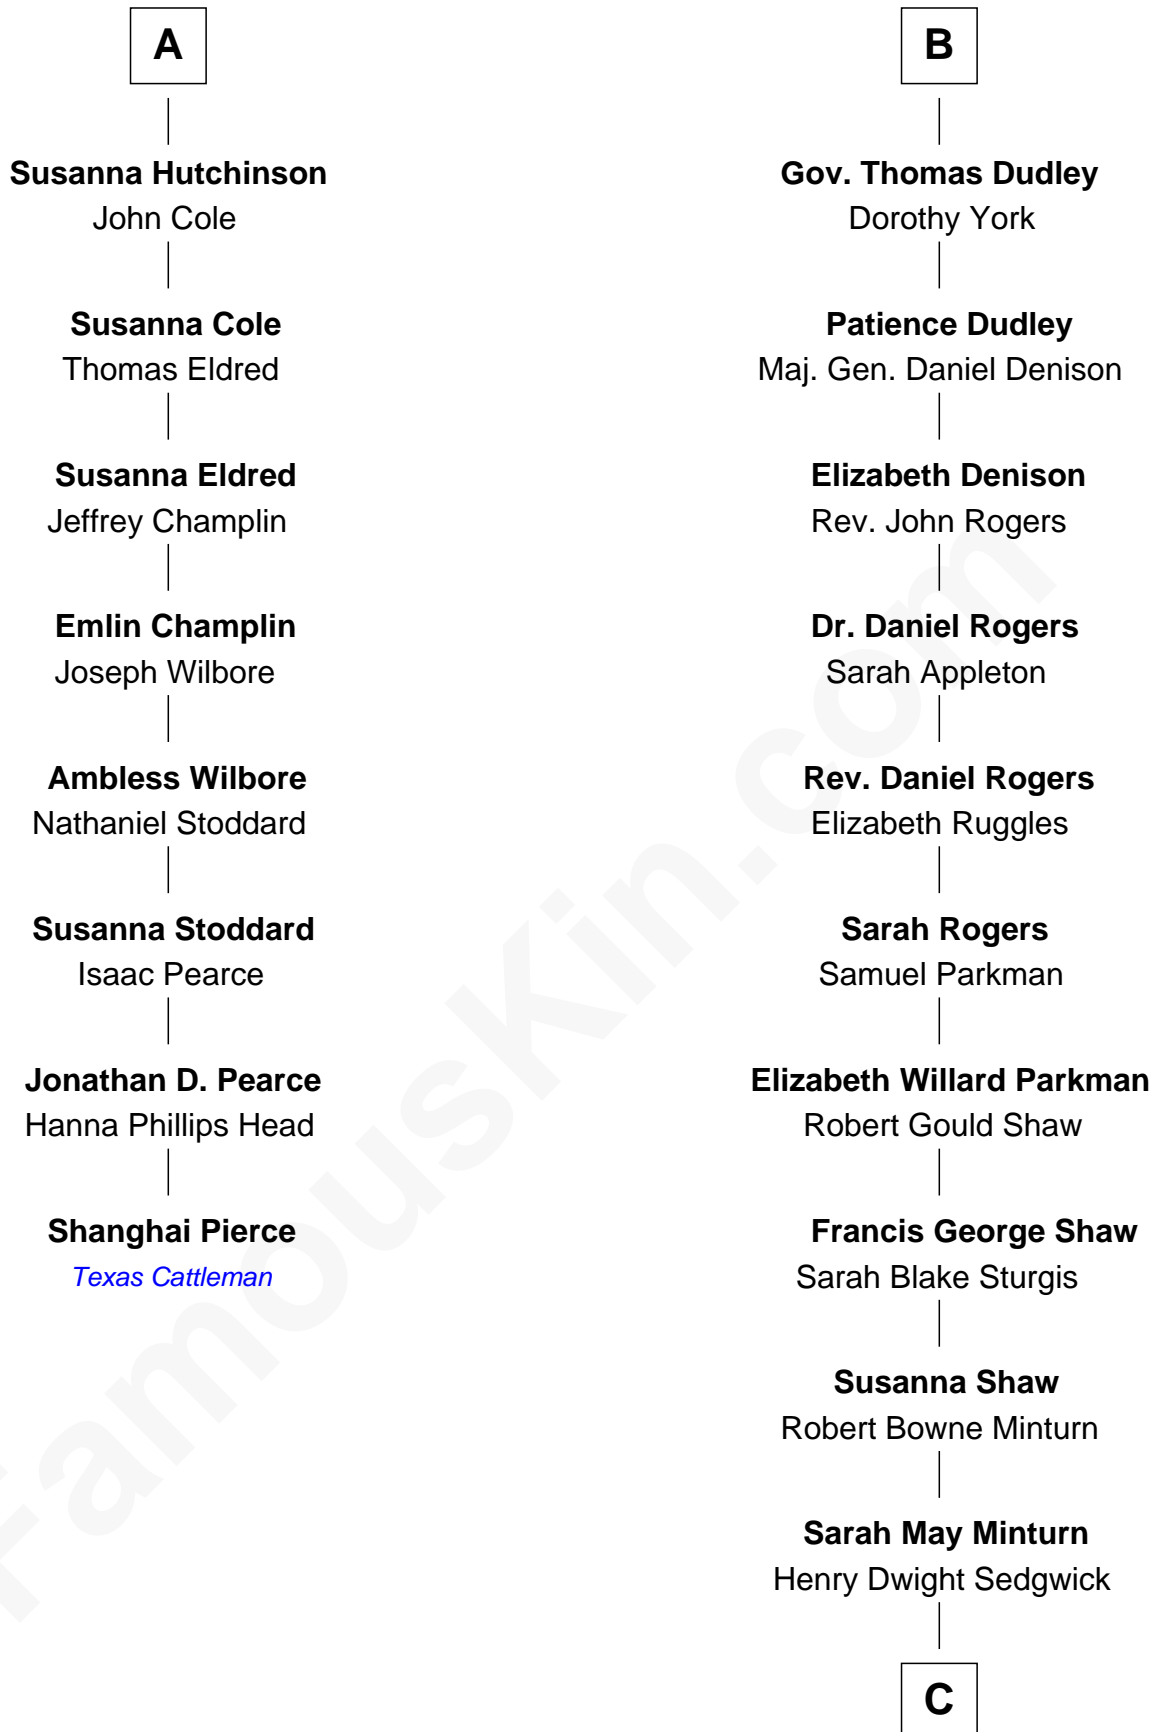

FamousKin.com
Relationship Chart of
Shanghai Pierce
Texas Cattleman

14th cousin 5 times removed of

Kyra Sedgwick
TV and Movie Actress

Sir Walter Blount
 Sancha de Ayala

Sir Thomas Blount
 Margaret de Gresley

Constance Blount
 Sir John Sutton

Sir Thomas Blount
 Agnes Hawley

Sir John Sutton
 Elizabeth Berkeley

Anne Blount
 William Marbury

Sir Edmund Sutton
 Joyce Tiptoft

Robert Marbury
 Katherine Williamson

Sir Edward Sutton
 Cecily Willoughby

William Marbury
 Agnes Lenton

Sir John Sutton
 Cecily Grey

Rev. Francis Marbury
 Bridget Dryden

Sir Henry Dudley
 ----- Ashton

Anne Marbury
 William Hutchinson

Roger Dudley
 Susanna Thorne

A

B