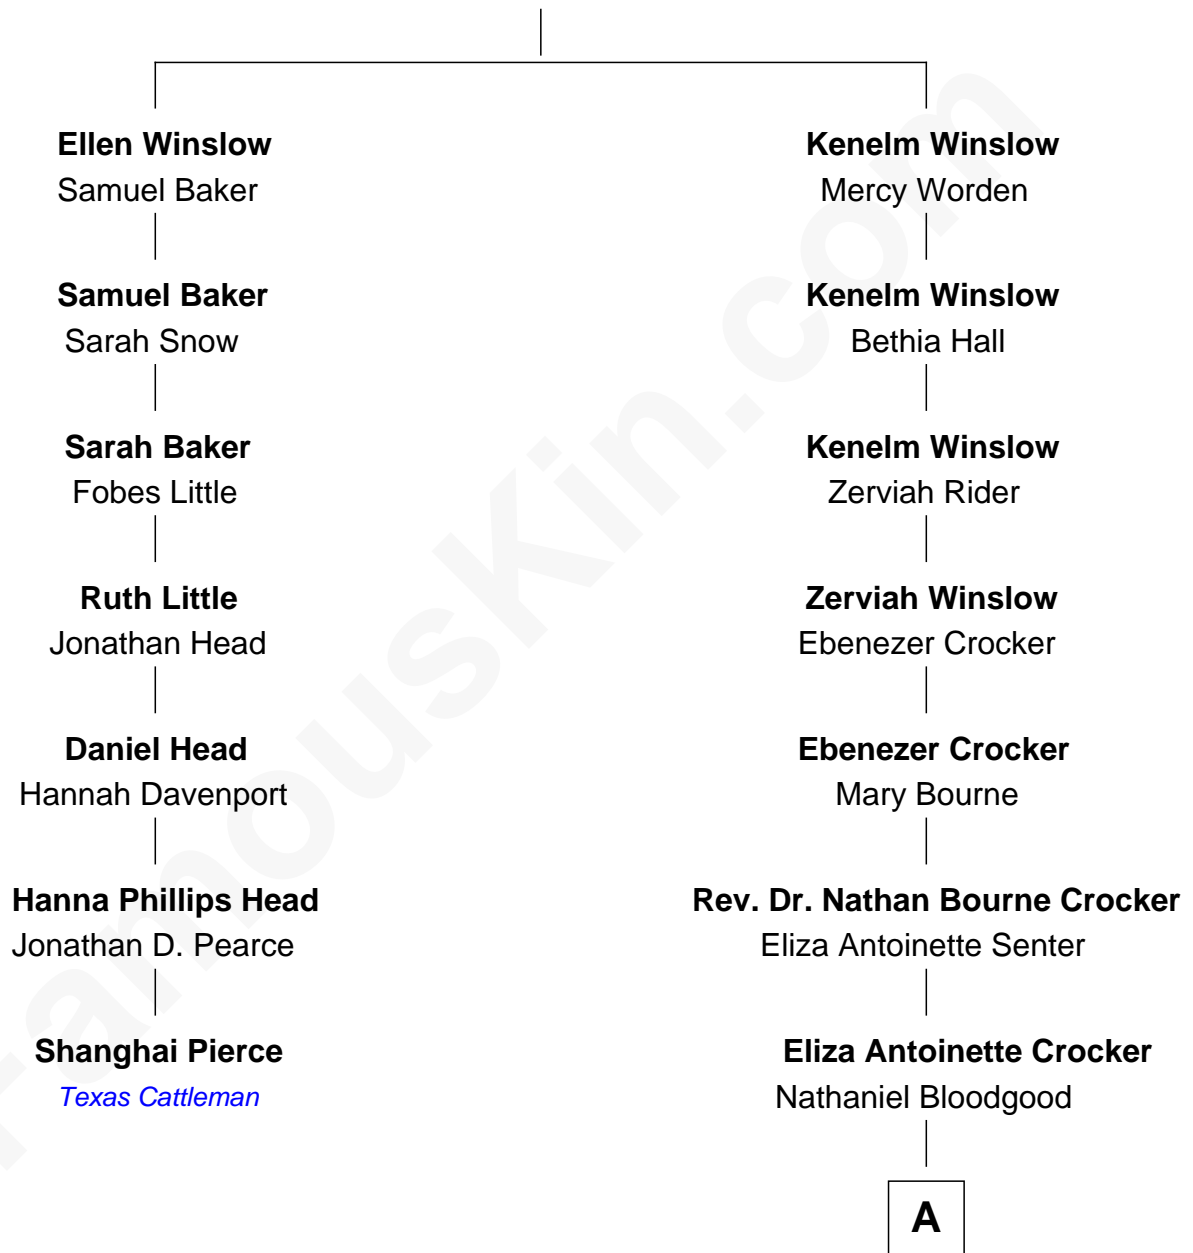

**FamousKin.com**  
**Relationship Chart of**  
**Shanghai Pierce**  
*Texas Cattleman*

6th cousin 5 times removed of

**Kyra Sedgwick**  
*TV and Movie Actress*

**Kenelm Winslow**  
 Ellen Newton

**A**

**Helen Bloodgood**

Francis Peabody

**Fannie Peabody**

Rev. Dr. Endicott Peabody

**Helen Peabody**

Robert Minturn Sedgwick

**Henry Dwight Sedgwick**

Patricia Ann Rosenwald

**Kyra Sedgwick**

*TV and Movie Actress*