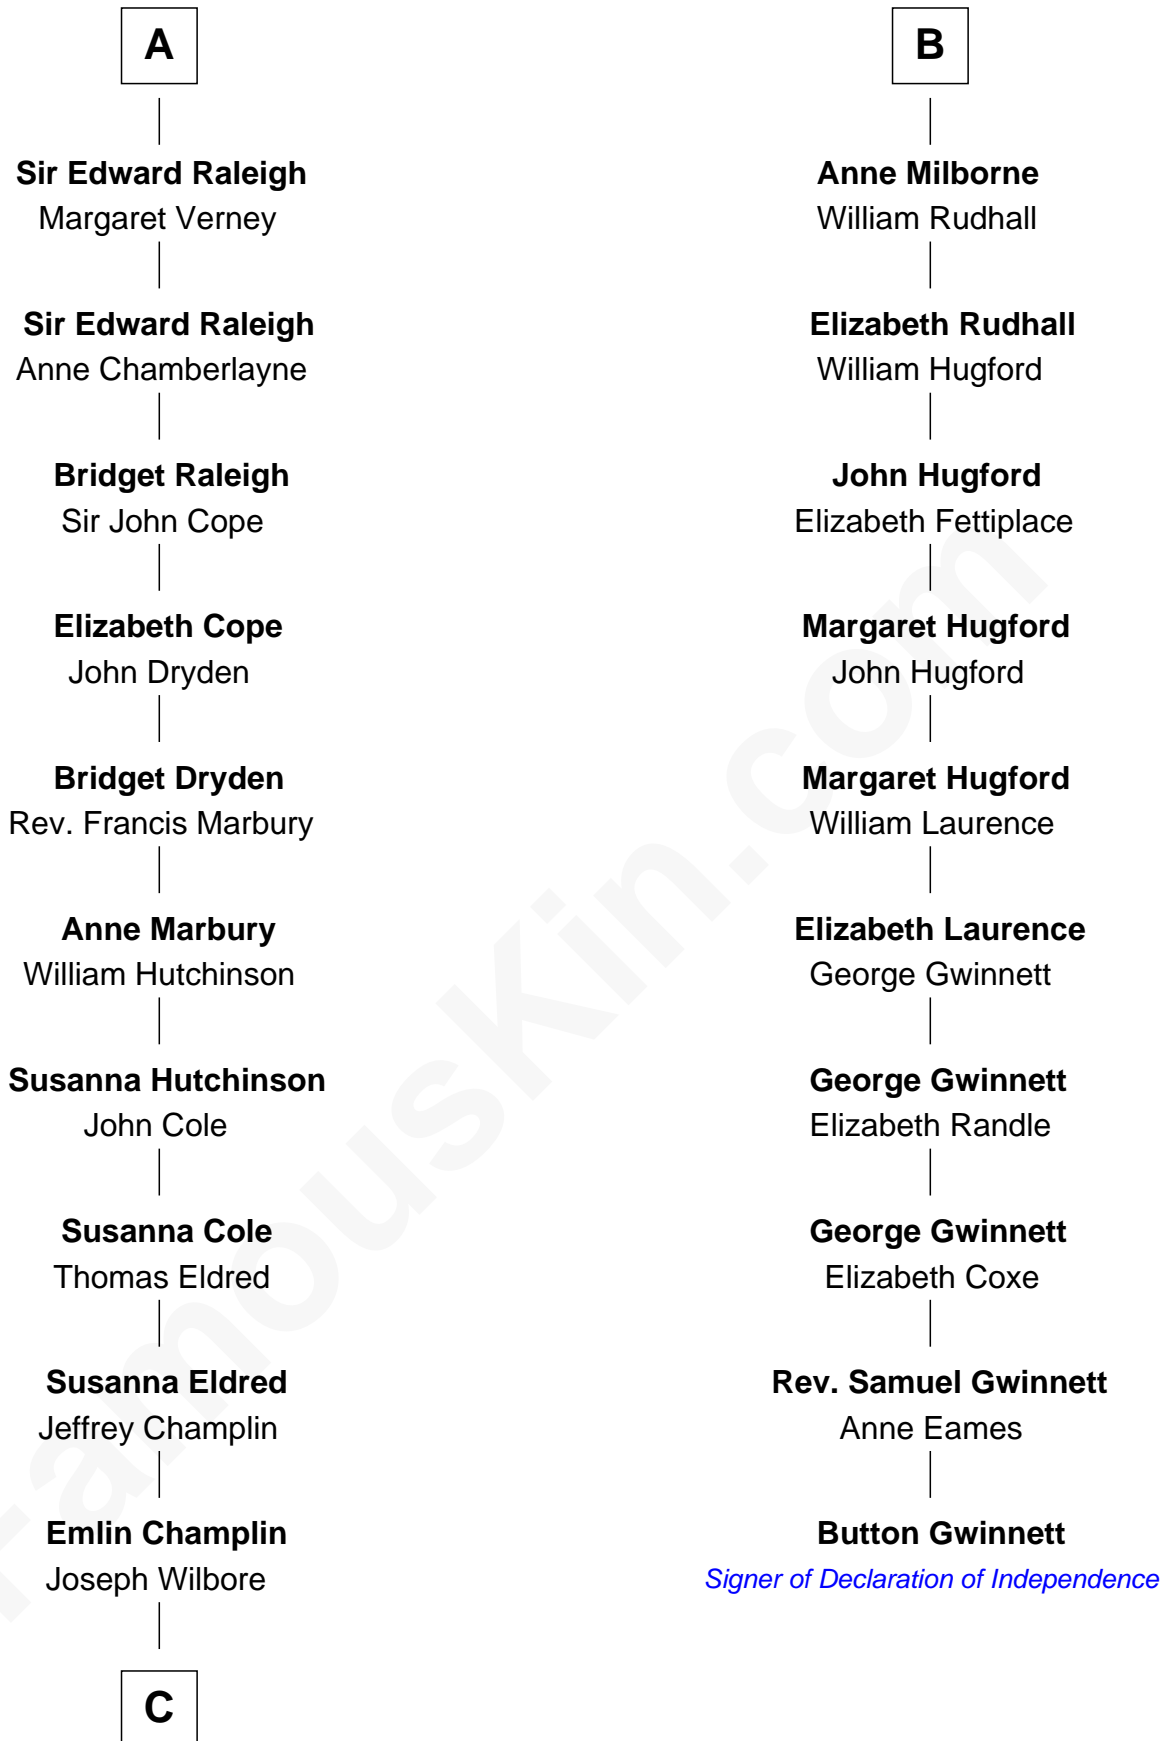

FamousKin.com
Relationship Chart of
Shanghai Pierce
Texas Cattleman

16th cousin 4 times removed of

Button Gwinnett
Signer of the Declaration of Independence

C

—
Ambless Wilbore
Nathaniel Stoddard

—
Susanna Stoddard
Isaac Pearce

—
Jonathan D. Pearce
Hanna Phillips Head

—
Shanghai Pierce
Texas Cattleman

FamousKin.com