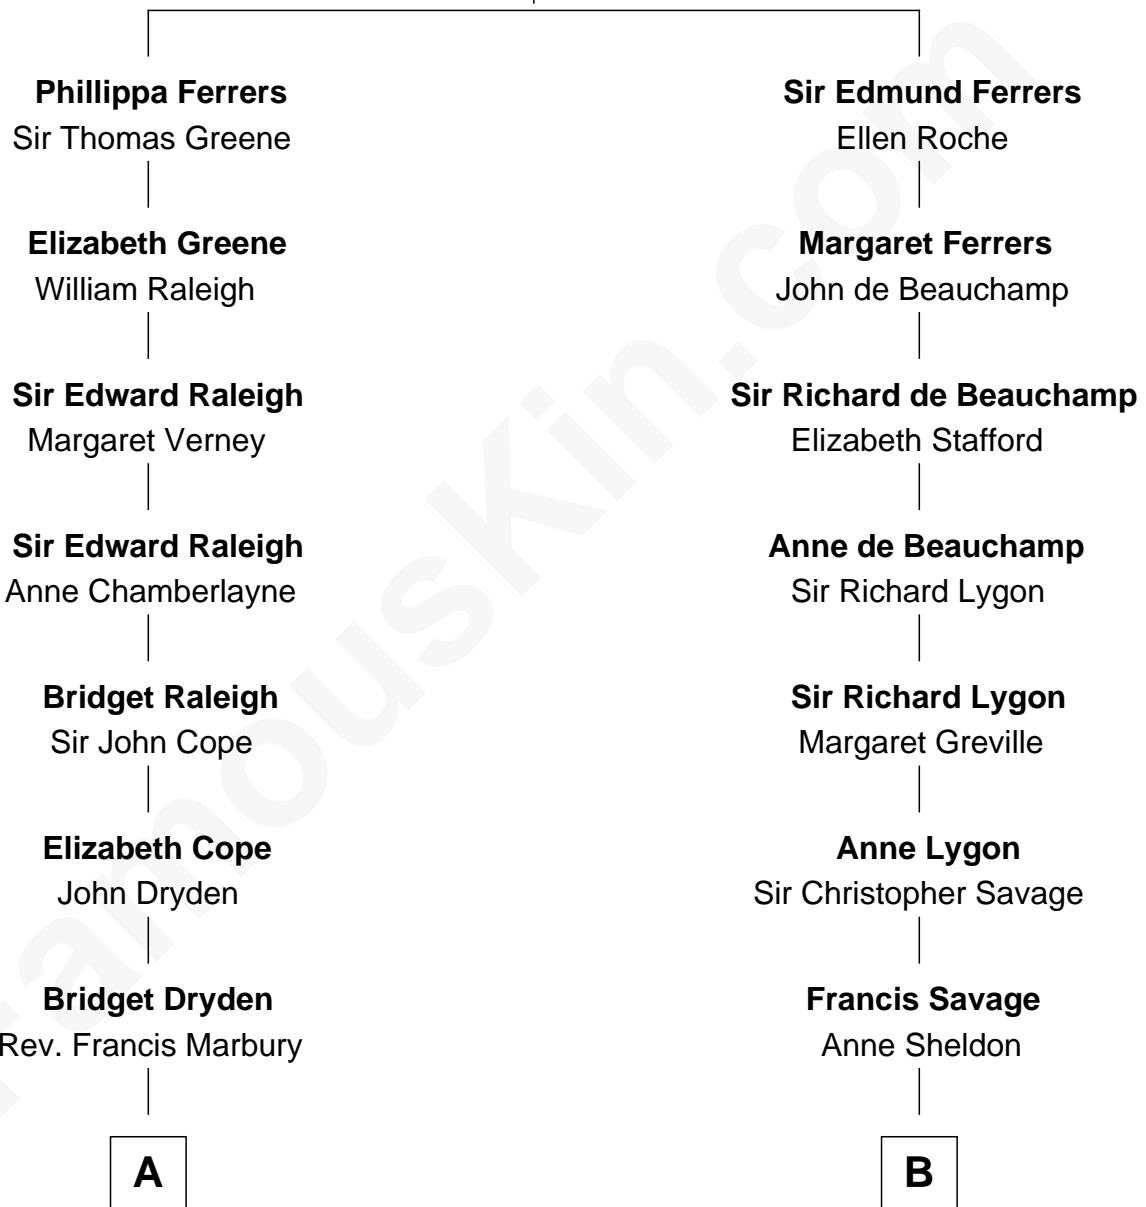

FamousKin.com
Relationship Chart of
Shanghai Pierce
Texas Cattleman

15th cousin 5 times removed of

Parker Stevenson
TV and Movie Actor

Robert de Ferrers
 Margaret Despencer

C

Evelyn Taylor

Eli Kirk Price

Philip Price

Sarah Meade Harrison

Sarah Meade Price

Richard Stevenson Parker

Parker Stevenson

TV and Movie Actor

FamousKin.com