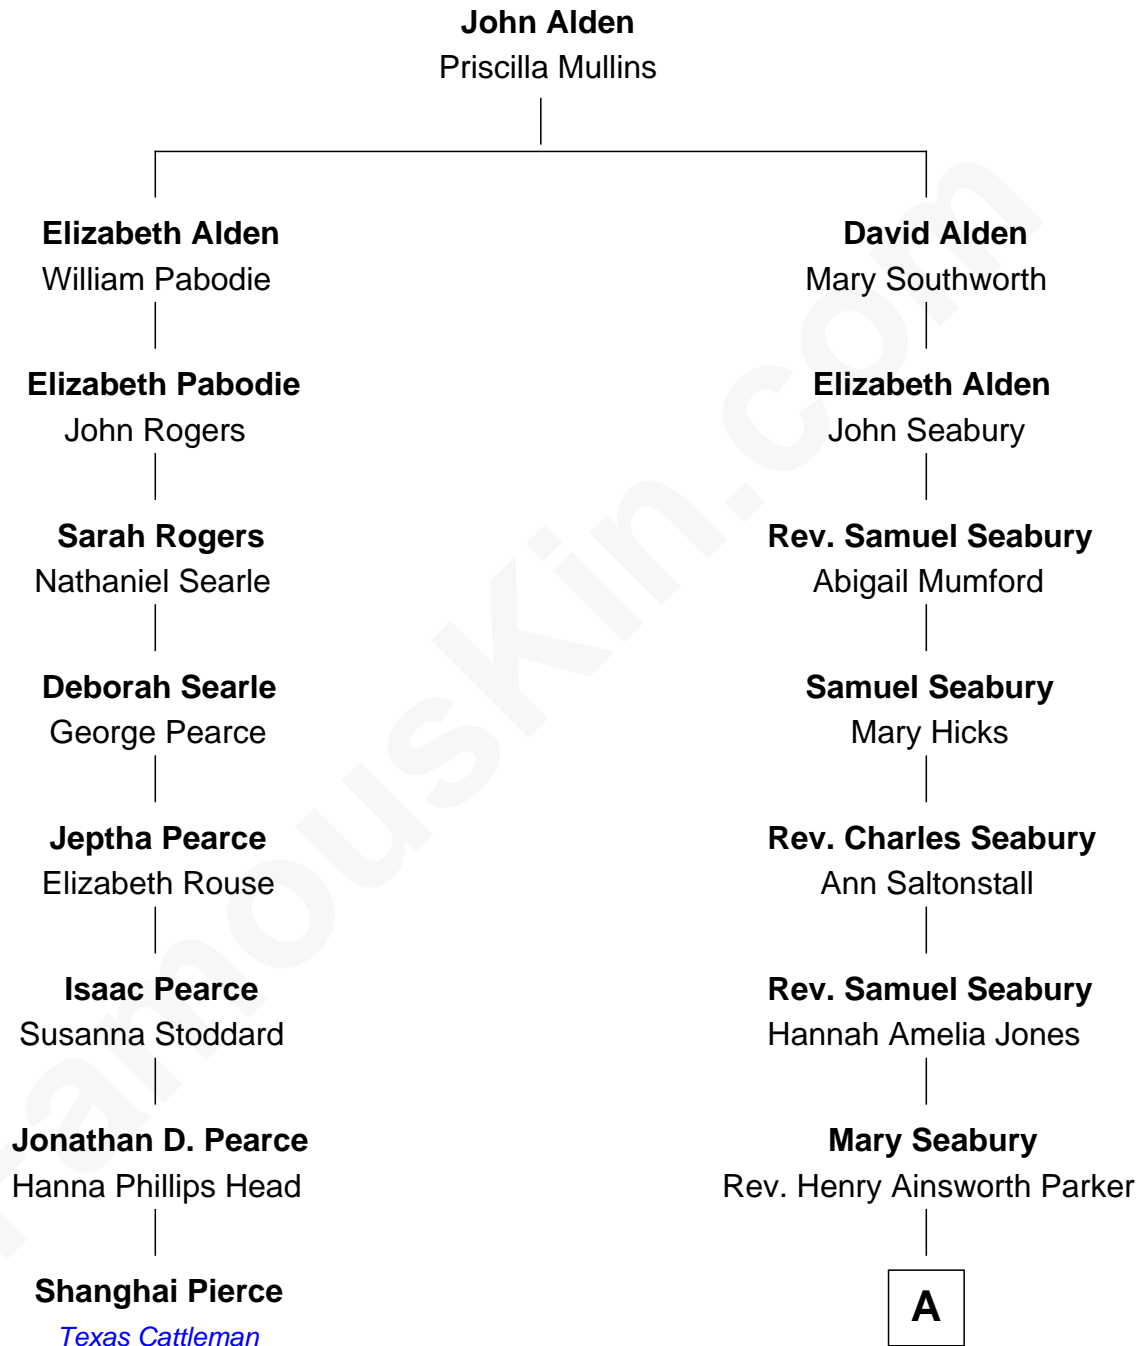

## Relationship Chart of

### Shanghai Pierce

*Texas Cattleman*

7th cousin 2 times removed of

**Parker Stevenson**  
*TV and Movie Actor*

**A**

Henry Seabury Parker

Marion Stevenson

Richard Stevenson Parker