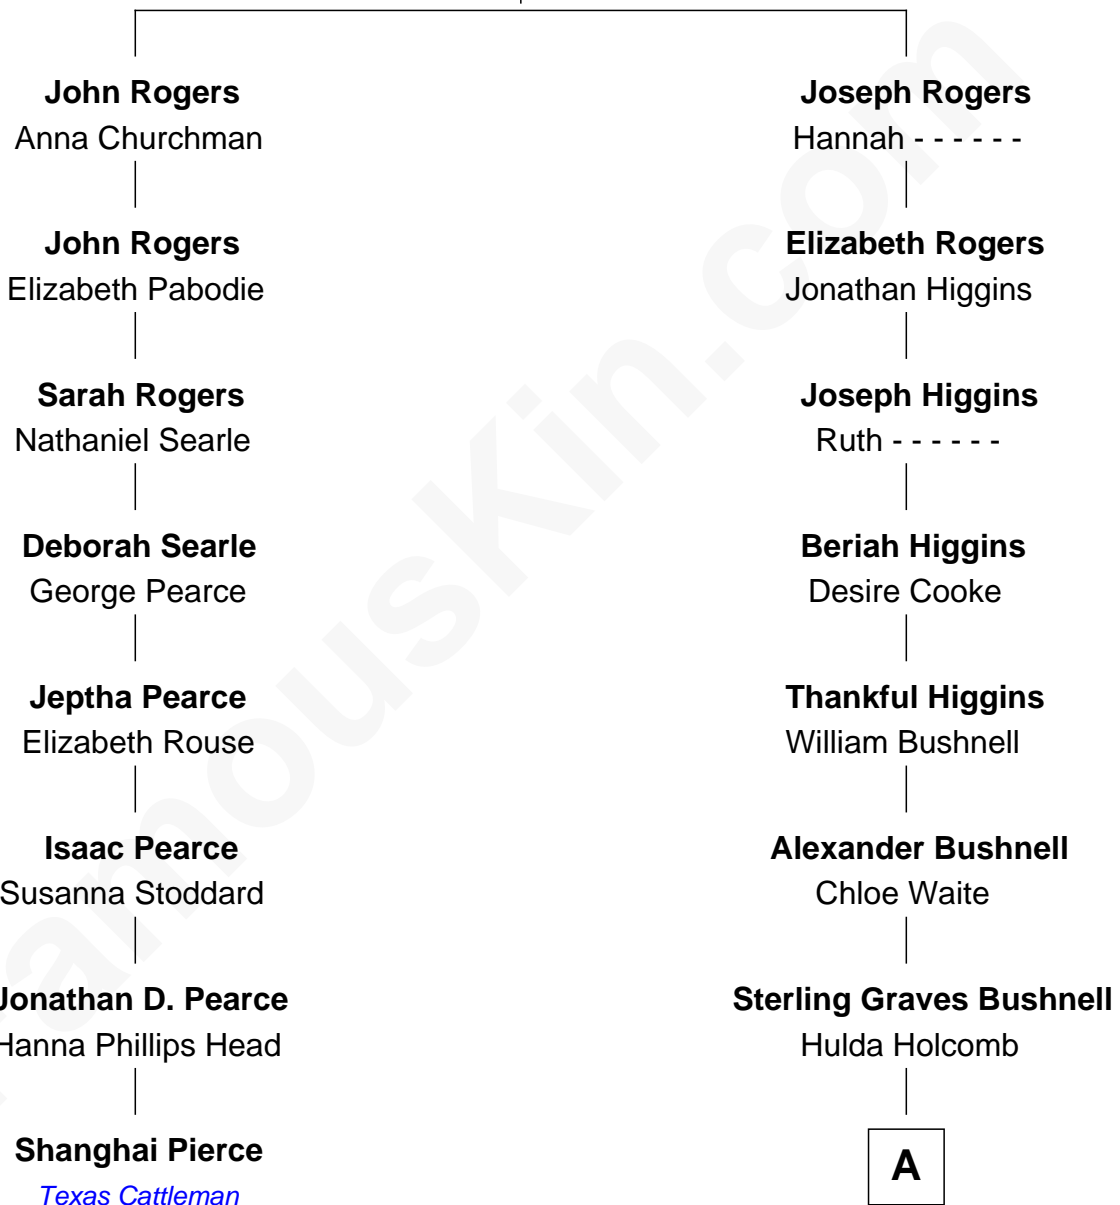

## Relationship Chart of

### Shanghai Pierce

*Texas Cattleman*

7th cousin 4 times removed of

**Diane Brewster**  
*TV and Movie Actress*

**Thomas Rogers**  
Alice Cosford

**A**

—  
**Rosella Bushnell**

Jonathan West Sloane

—  
**William B. Sloane**

Jennie M. Partridge

—  
**Grace Anna Sloane**

Reginald Raymond Brewster

—  
**Phillip Sloane Brewster**

Geraldine Craddock

—  
**Diane Brewster**

*TV and Movie Actress*