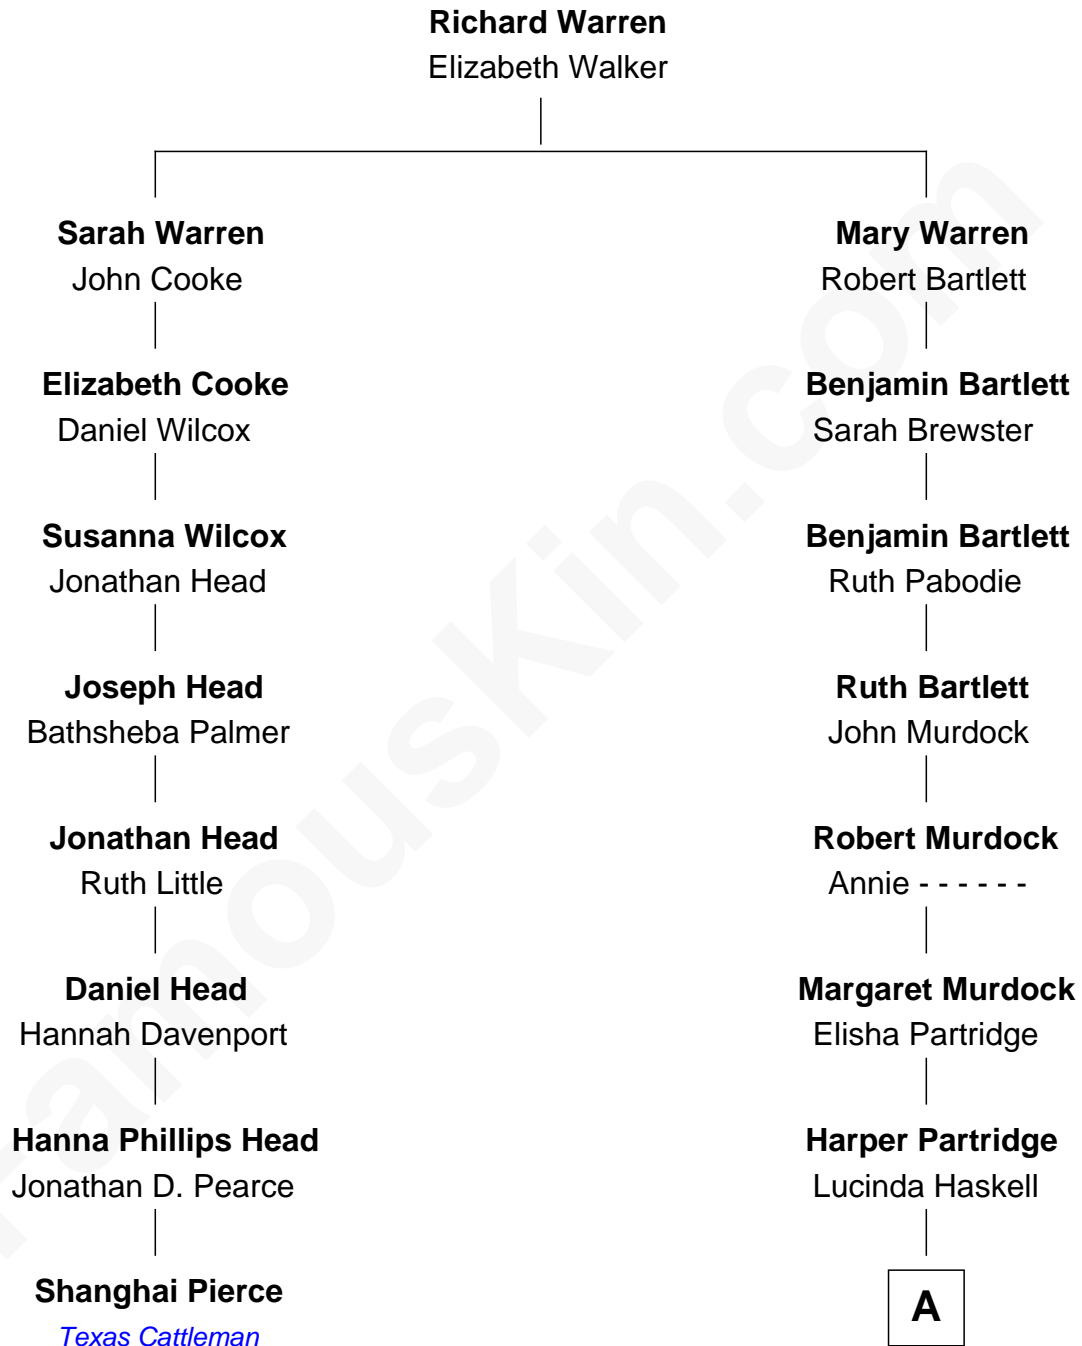

FamousKin.com

Relationship Chart of

Shanghai Pierce

Texas Cattleman

7th cousin 4 times removed of

Diane Brewster
TV and Movie Actress

A

Reuben R. Partridge
Annie Elizabeth Morrison

Jennie M. Partridge
William B. Sloane

Grace Anna Sloane
Reginald Raymond Brewster

Phillip Sloane Brewster
Geraldine Craddock

Diane Brewster
TV and Movie Actress

FamousKin.com