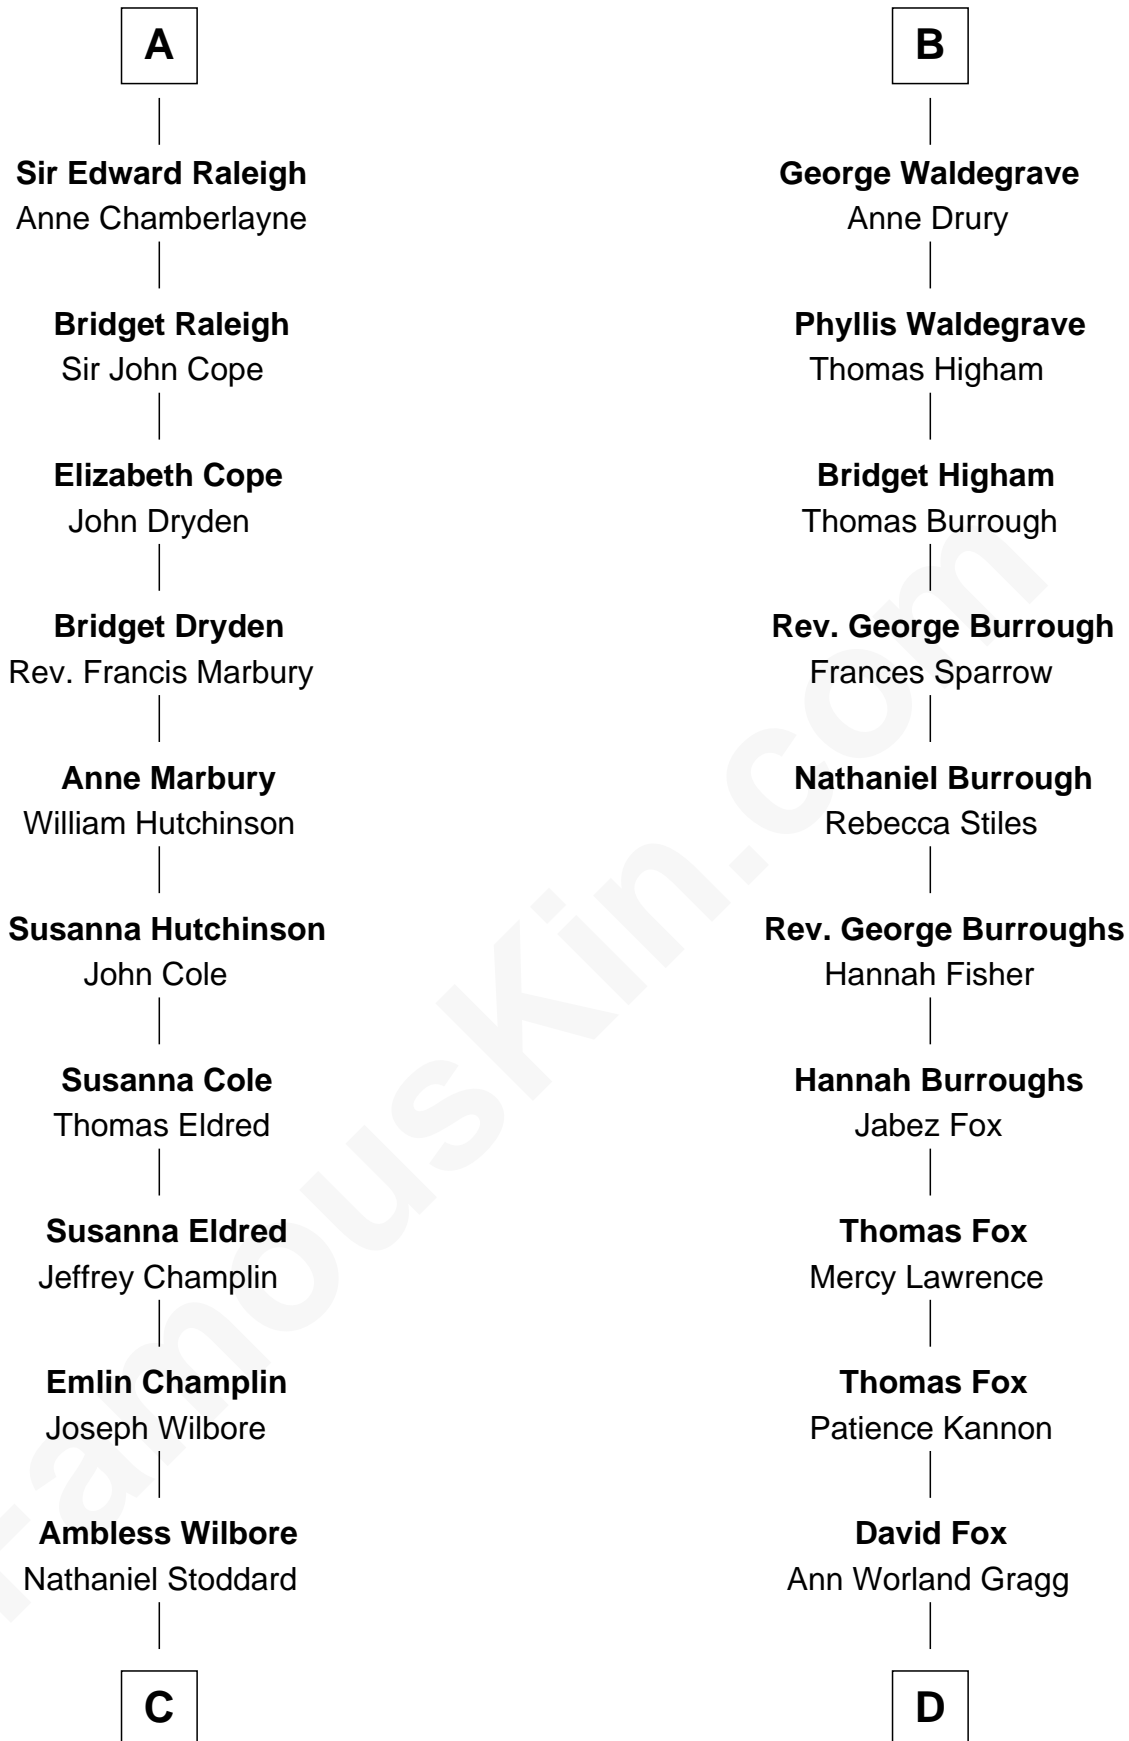

FamousKin.com
Relationship Chart of
Shanghai Pierce
Texas Cattleman

19th cousin 2 times removed of

Bob Moore
Co-Founder, Bob's Red Mill

Sir Hugh le Despencer
 Isabella de Beauchamp

C

Susanna Stoddard

Isaac Pearce

Jonathan D. Pearce

Hanna Phillips Head

Shanghai Pierce

Texas Cattleman

D

Morris Fox

Sarah A. Smith

Violette Fox

Daniel Francis Learnard

Clinton Morris Learnard

Gertrude Maud Yost

Doris Dell Learnard

Kenneth Earl Moore

Bob Moore

Co-Founder, Bob's Red Mill