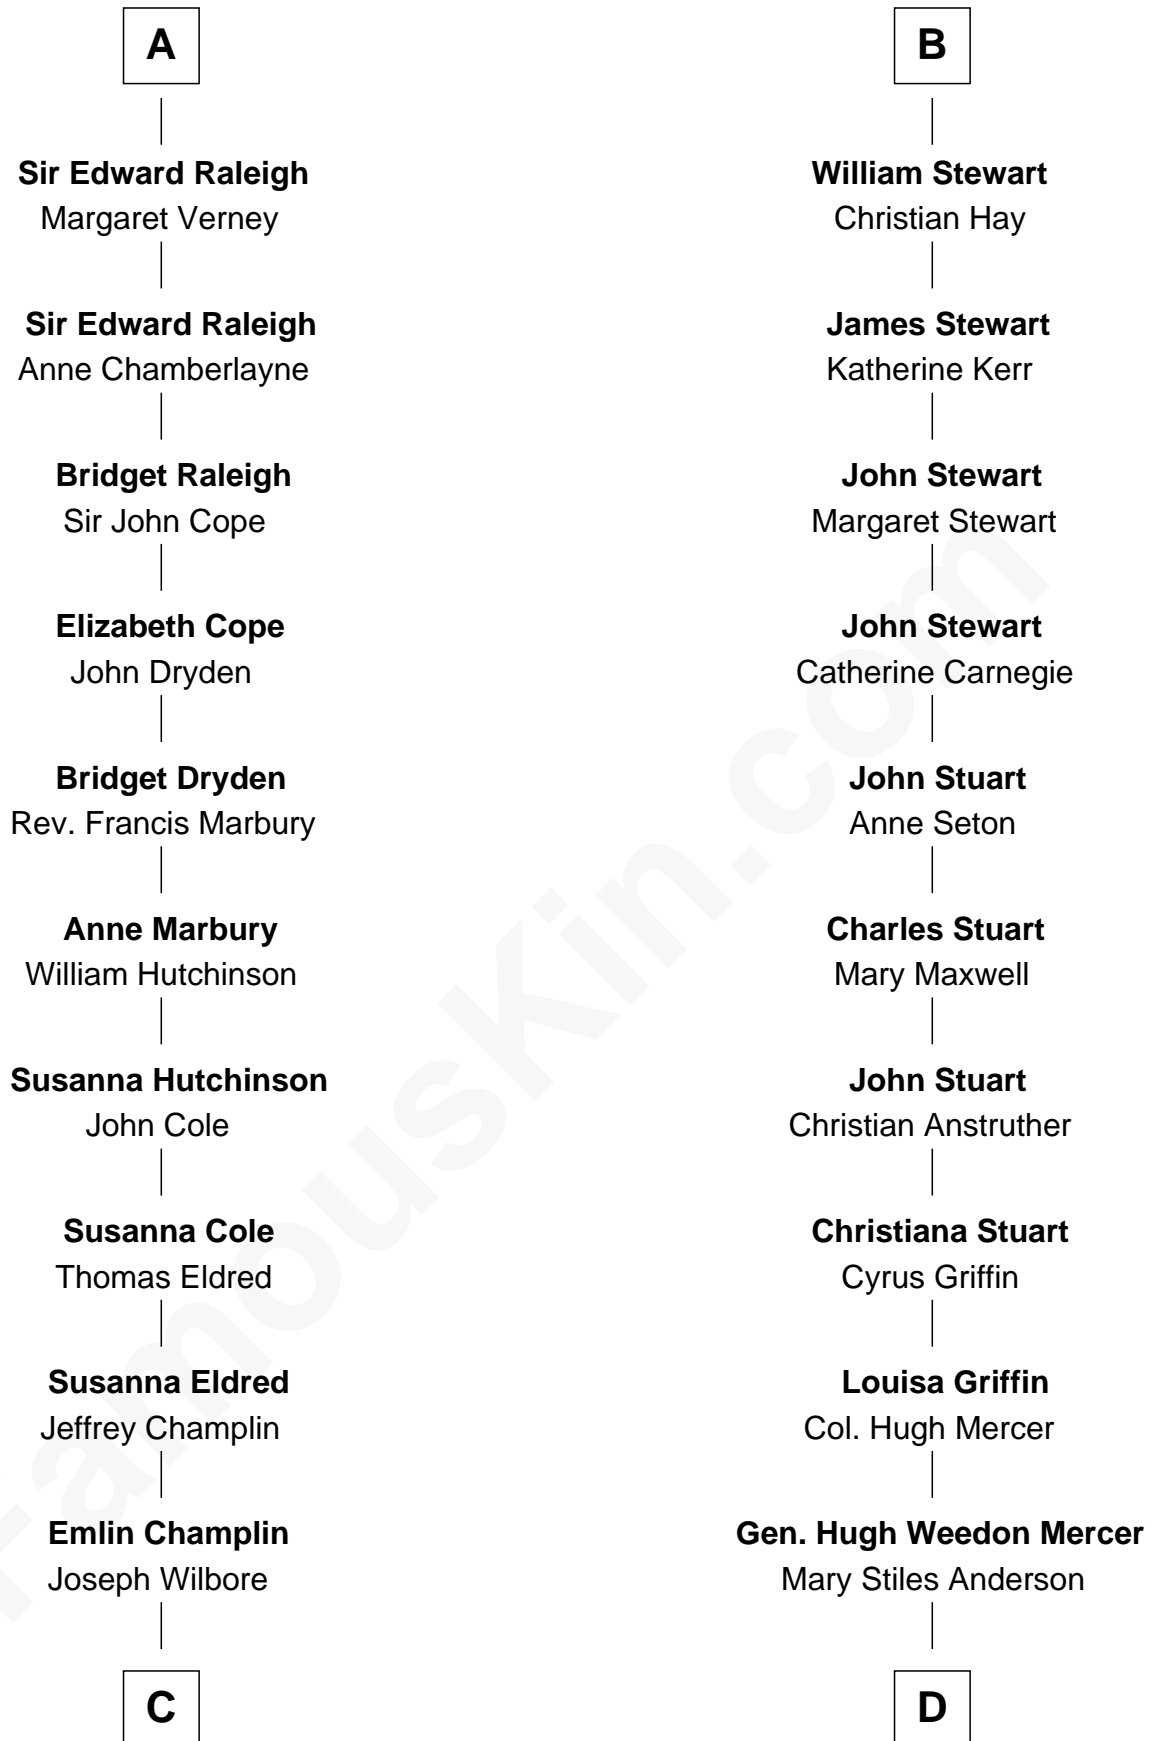

FamousKin.com

Relationship Chart of

Shanghai Pierce

Texas Cattleman

19th cousin 1 time removed of

Johnny Mercer

Songwriter and Co-Founder of Capitol Records

C

Ambless Wilbore
Nathaniel Stoddard

Susanna Stoddard
Isaac Pearce

Jonathan D. Pearce
Hanna Phillips Head

Shanghai Pierce
Texas Cattleman

D

George Anderson Mercer
Nanny Maury Herndon

George Anderson Mercer
Lillian Elizabeth Ciucevich