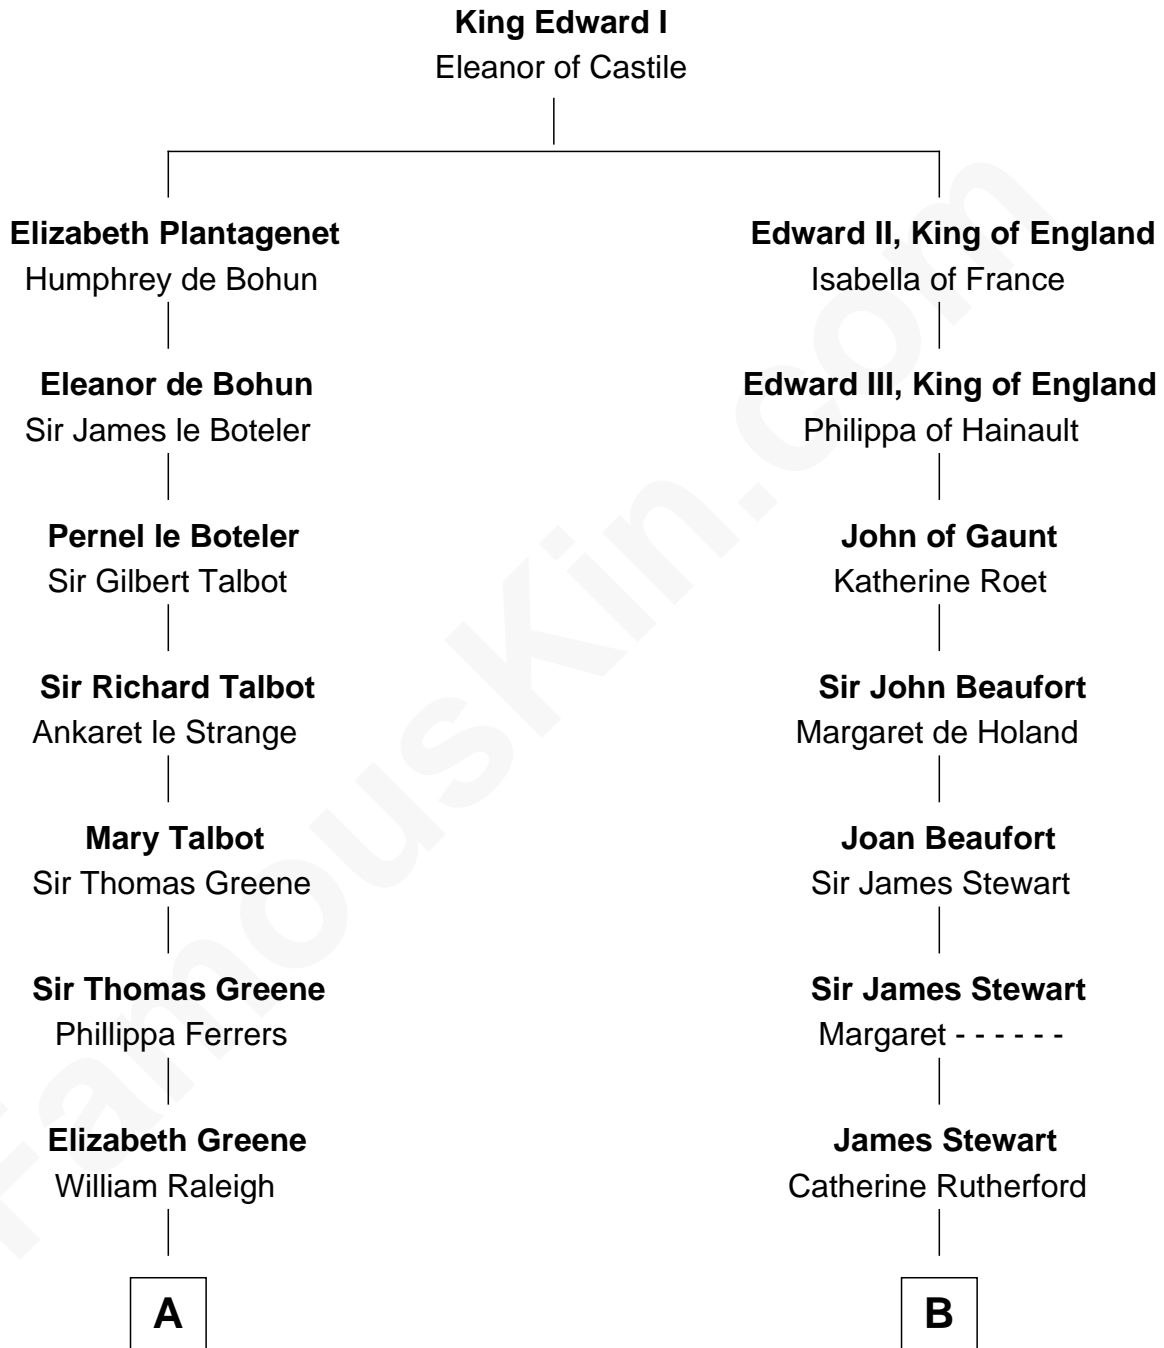

FamousKin.com

Relationship Chart of

Shanghai Pierce

Texas Cattleman

19th cousin 1 time removed of

Johnny Mercer

Songwriter and Co-Founder of Capitol Records

C

Ambless Wilbore
Nathaniel Stoddard

Susanna Stoddard
Isaac Pearce

Jonathan D. Pearce
Hanna Phillips Head

Shanghai Pierce
Texas Cattleman

D

George Anderson Mercer
Nanny Maury Herndon

George Anderson Mercer
Lillian Elizabeth Ciucevich