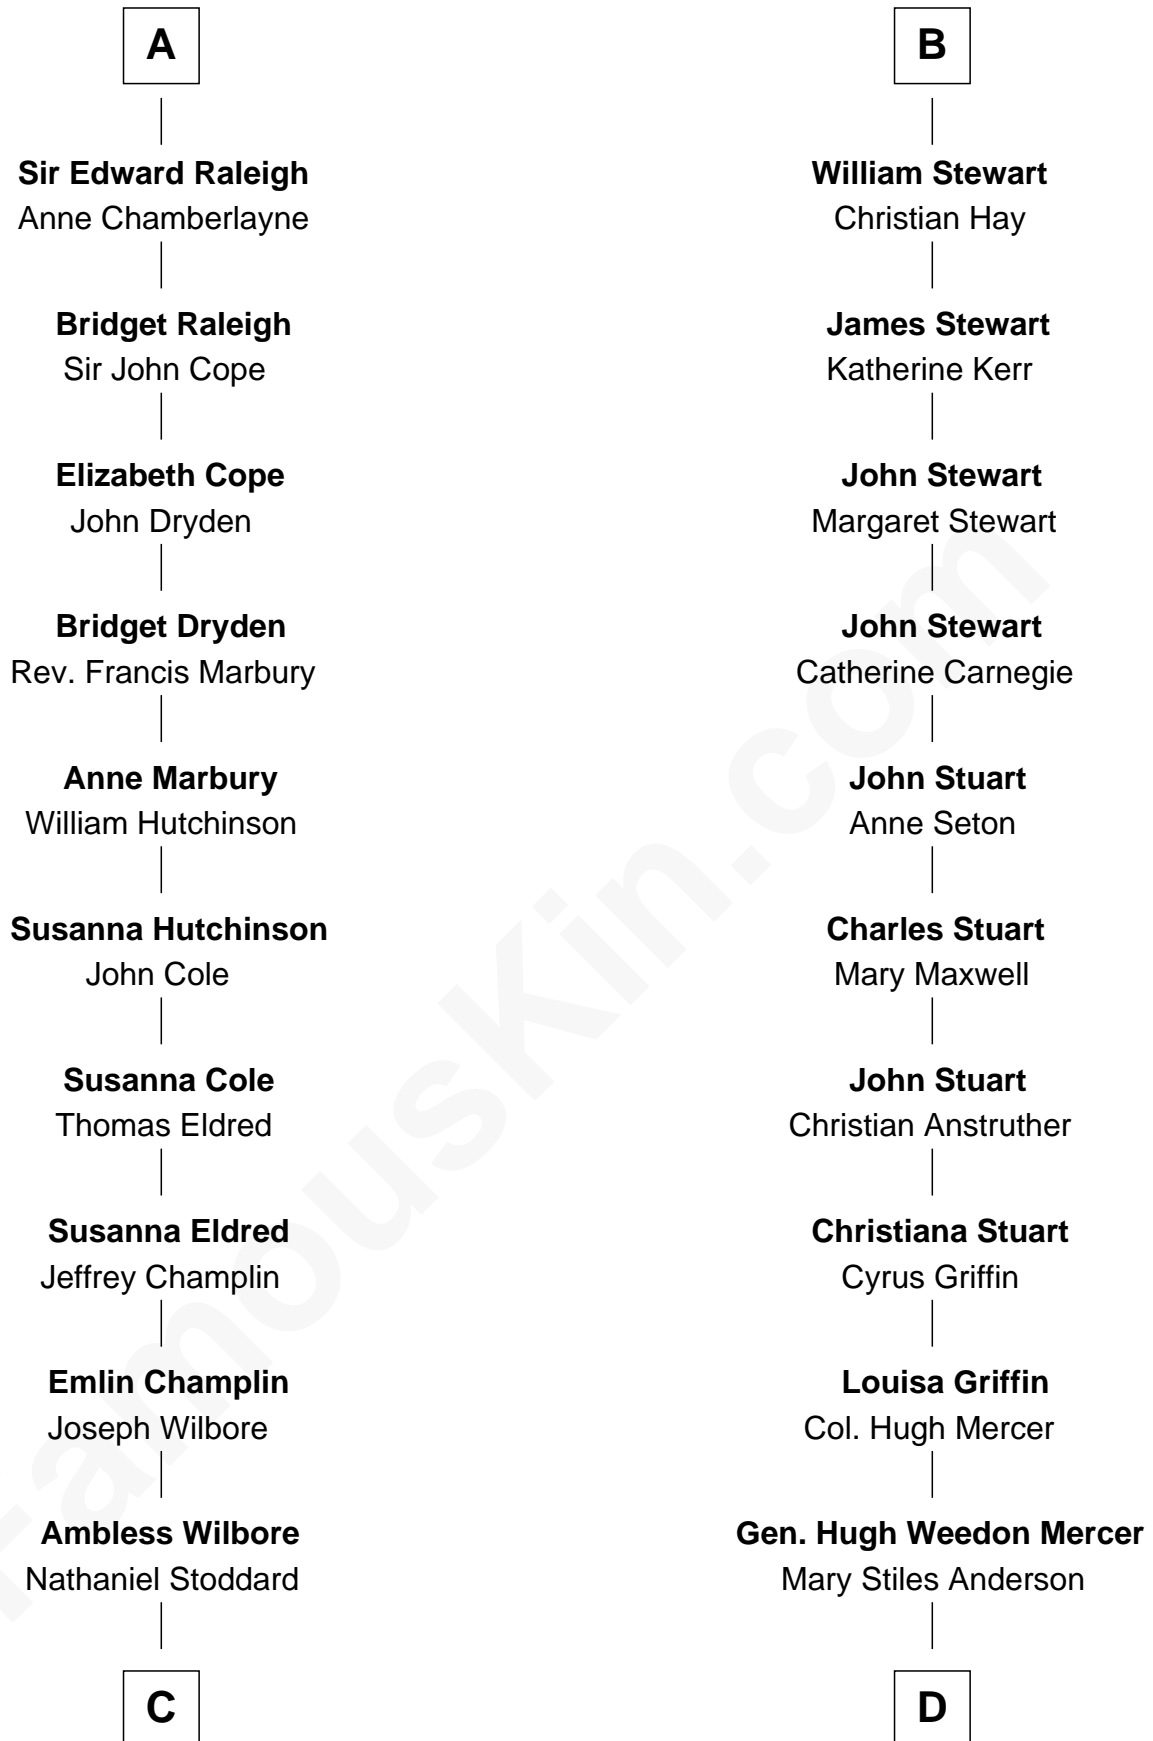

FamousKin.com Relationship Chart of

Shanghai Pierce

Texas Cattleman

19th cousin of

Johnny Mercer

Songwriter and Co-Founder of Capitol Records

C

Susanna Stoddard

Isaac Pearce

Jonathan D. Pearce

Hanna Phillips Head

Shanghai Pierce

Texas Cattleman

D

George Anderson Mercer

Nanny Maury Herndon