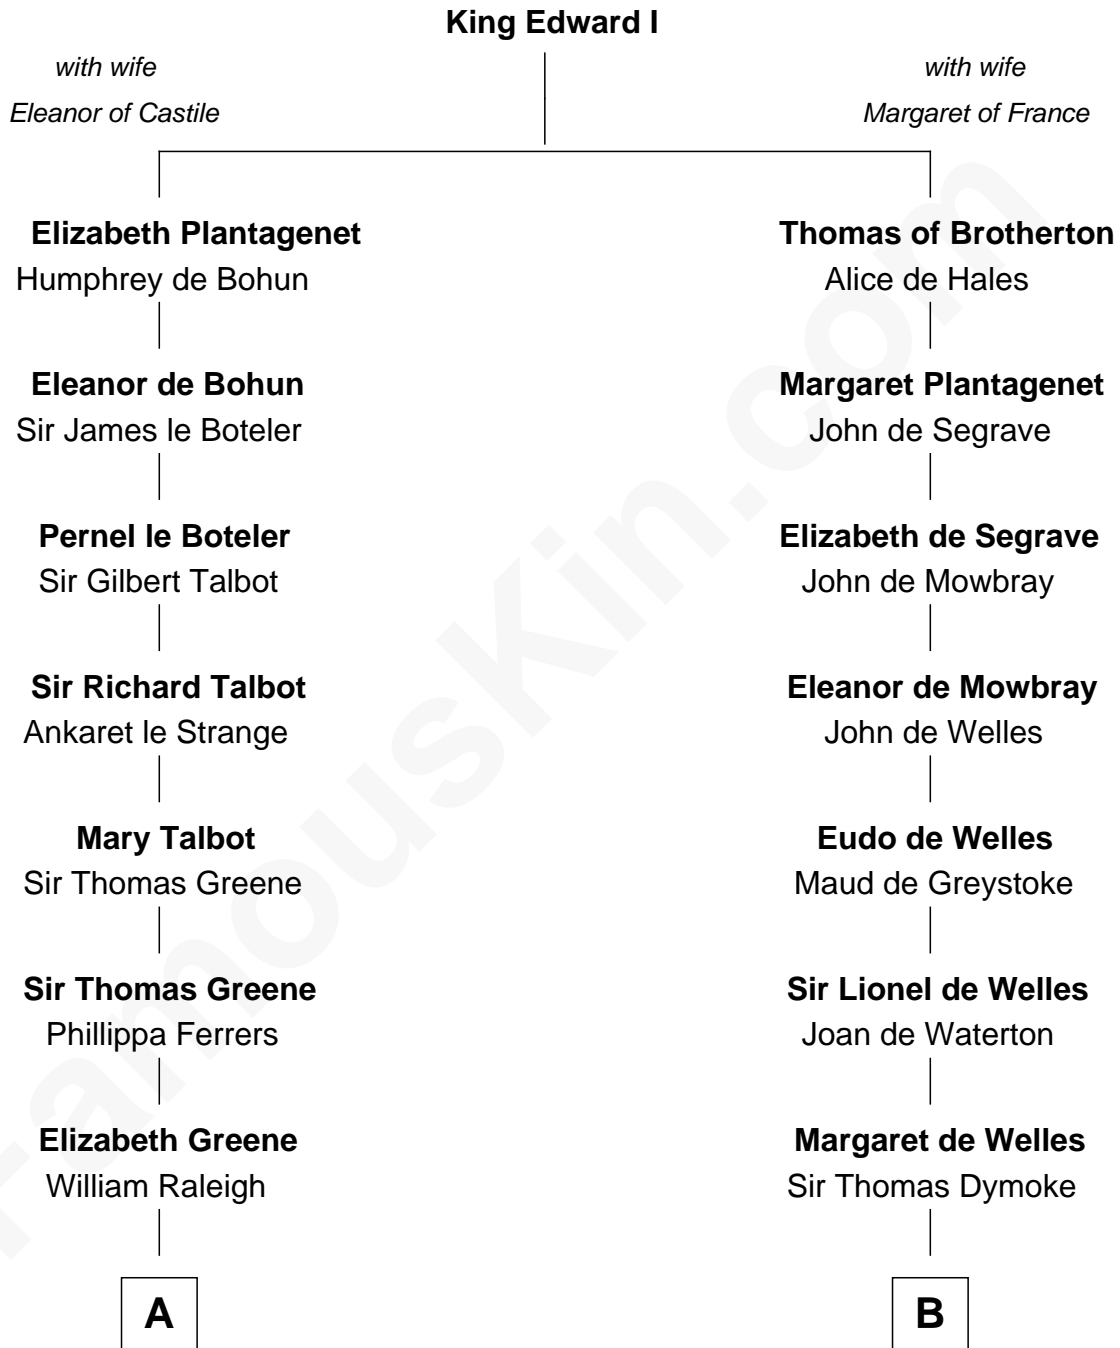

FamousKin.com Relationship Chart of

Shanghai Pierce

Texas Cattleman

20th cousin of

Robert Frost

Poet and Playwright

C

Ambless Wilbore
Nathaniel Stoddard

Susanna Stoddard
Isaac Pearce

Jonathan D. Pearce
Hanna Phillips Head

Shanghai Pierce
Texas Cattleman

D

Samuel Abbott Frost
Mary Blunt

William Prescott Frost
Judith Colcord

William Prescott Frost
Isabella Moodie