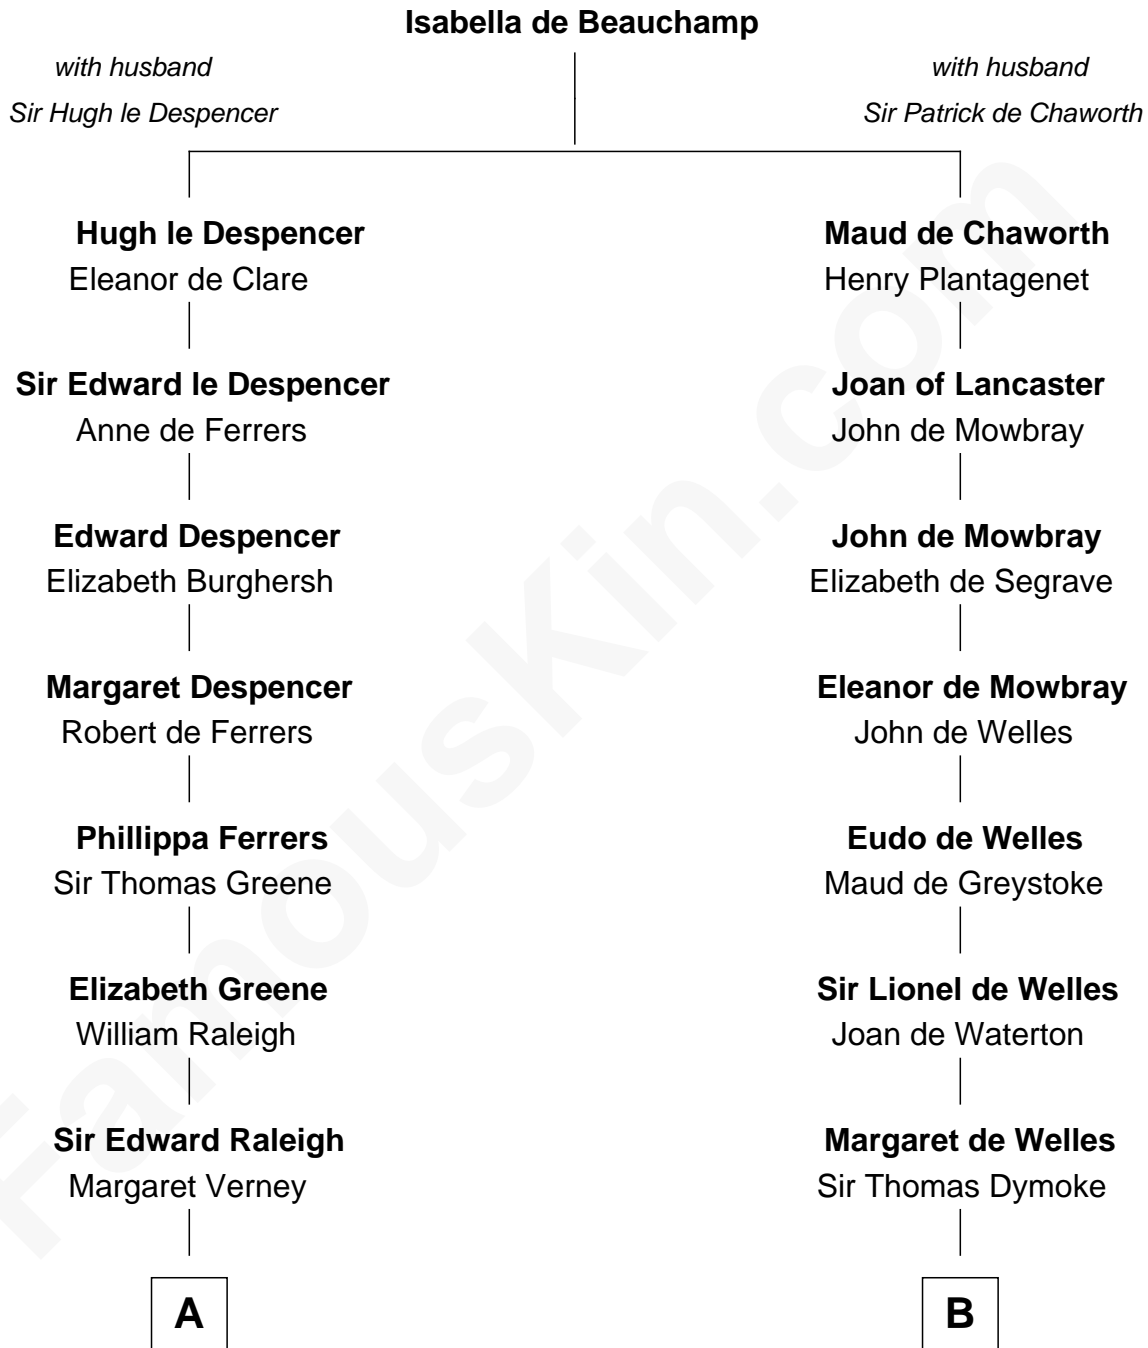

**FamousKin.com**  
**Relationship Chart of**  
**Shanghai Pierce**  
*Texas Cattleman*

19th cousin 1 time removed of  
**Robert Frost**  
*Poet and Playwright*

**C**

**Susanna Stoddard**

Isaac Pearce

**Jonathan D. Pearce**

Hanna Phillips Head

**Shanghai Pierce**

*Texas Cattleman*

**D**

**Samuel Abbott Frost**

Mary Blunt

**William Prescott Frost**

Judith Colcord