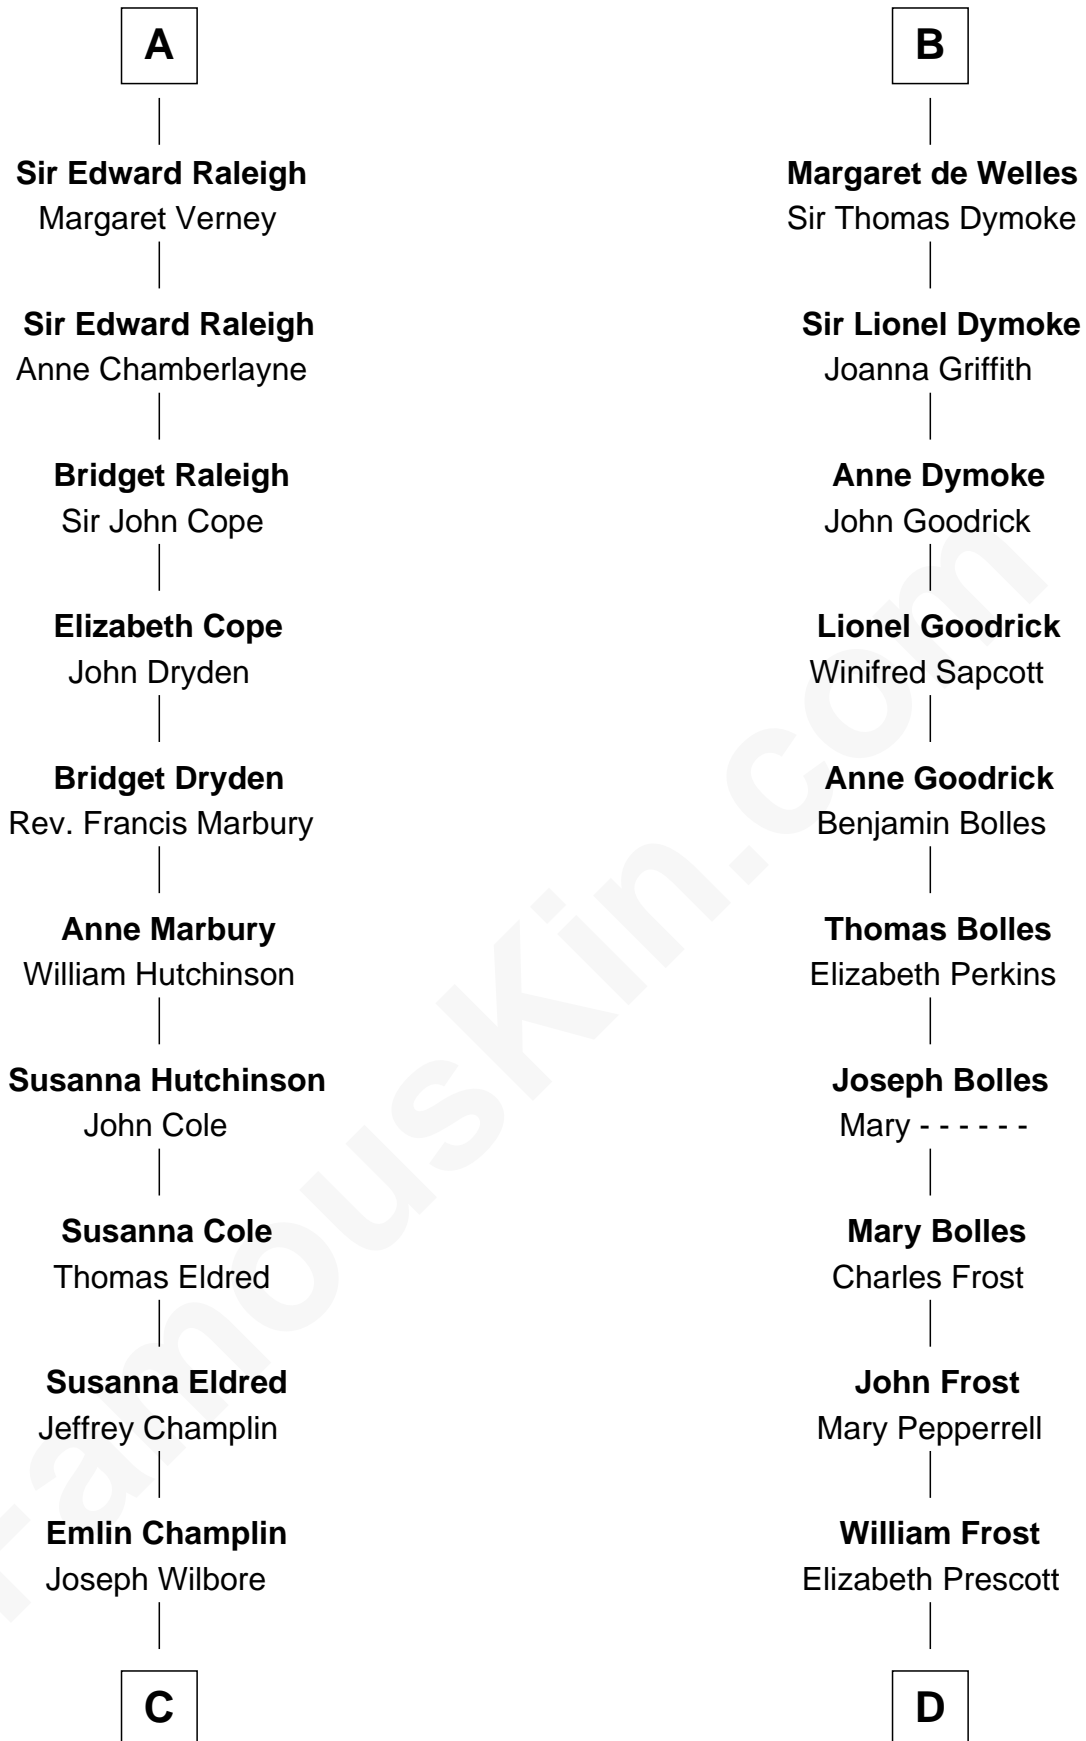

FamousKin.com
Relationship Chart of
Shanghai Pierce
Texas Cattleman

20th cousin 1 time removed of
Robert Frost
Poet and Playwright

C

Ambless Wilbore
Nathaniel Stoddard

Susanna Stoddard
Isaac Pearce

Jonathan D. Pearce
Hanna Phillips Head

Shanghai Pierce
Texas Cattleman

D

William Frost
Sarah Holt

Samuel Abbott Frost
Mary Blunt

William Prescott Frost
Judith Colcord

William Prescott Frost
Isabella Moodie

Robert Frost
Poet and Playwright

FamousKin.com