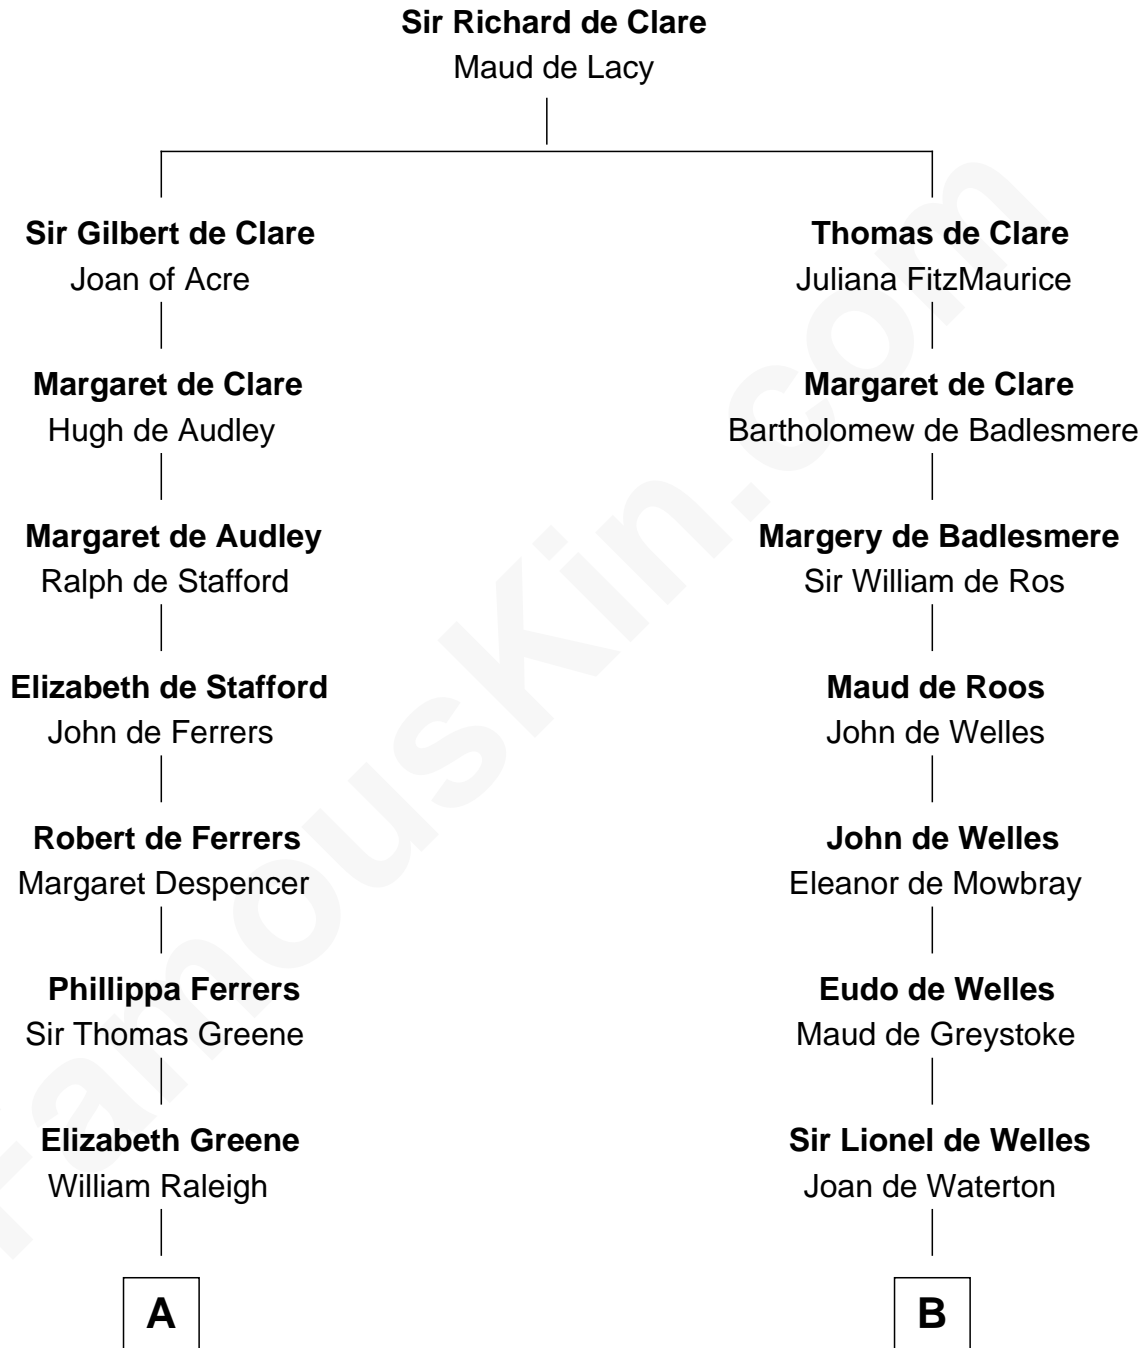

FamousKin.com
Relationship Chart of
Shanghai Pierce
Texas Cattleman

20th cousin 1 time removed of
Robert Frost
Poet and Playwright

C

Ambless Wilbore
Nathaniel Stoddard

Susanna Stoddard
Isaac Pearce

Jonathan D. Pearce
Hanna Phillips Head

Shanghai Pierce
Texas Cattleman

D

William Frost
Sarah Holt

Samuel Abbott Frost
Mary Blunt

William Prescott Frost
Judith Colcord

William Prescott Frost
Isabella Moodie

Robert Frost
Poet and Playwright

FamousKin.com