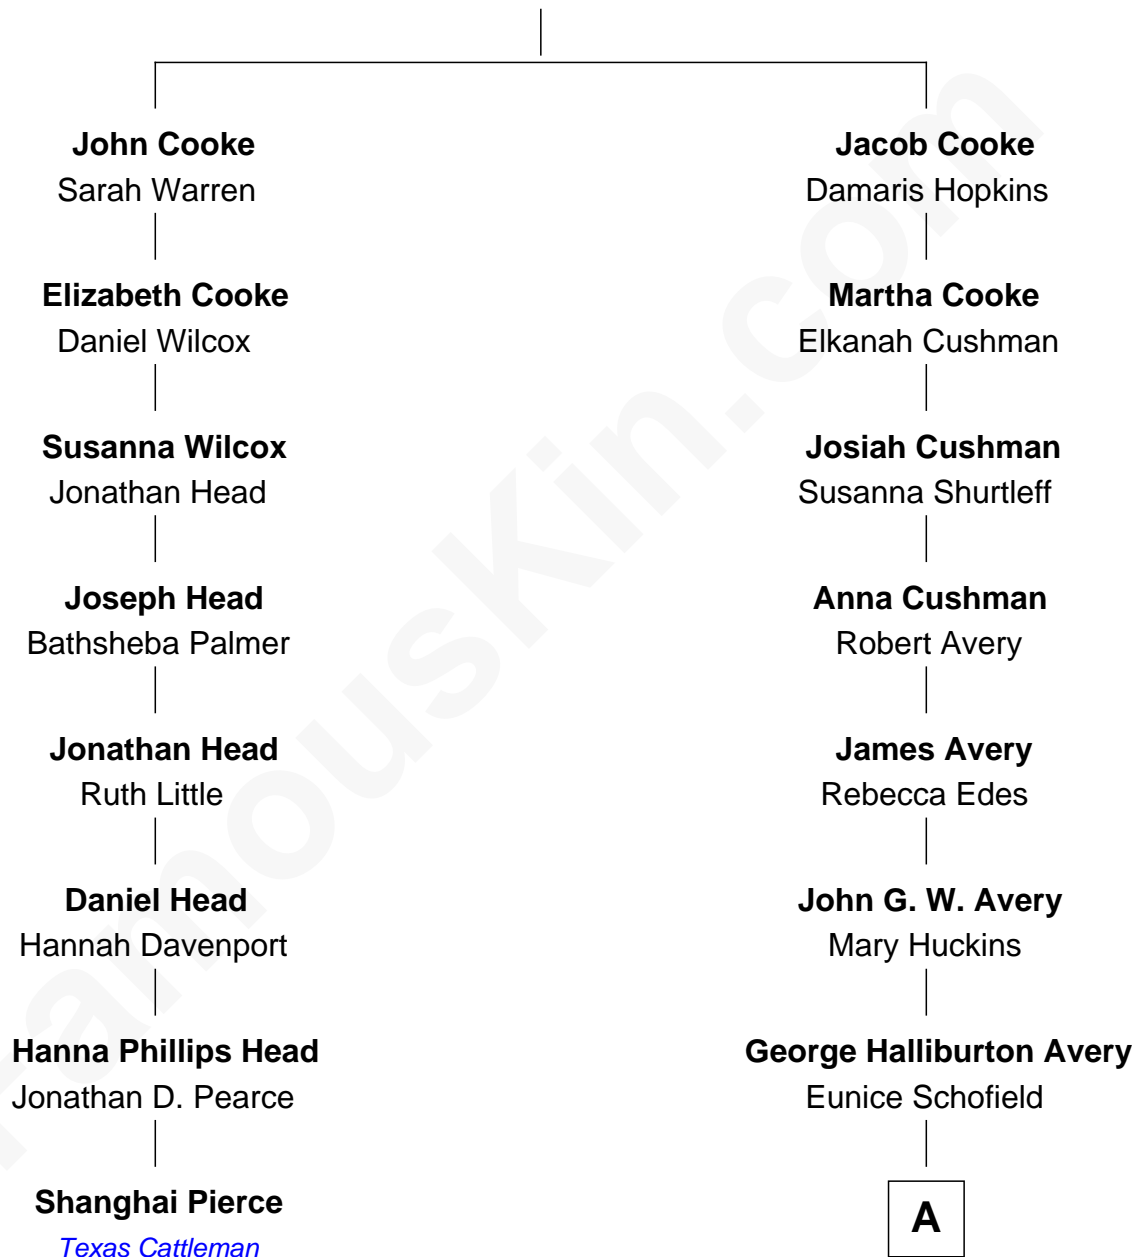

FamousKin.com

Relationship Chart of

Shanghai Pierce

Texas Cattleman

7th cousin 1 time removed of

Myron H. Avery
Co-Founder, Appalachian Trail

Francis Cooke
Hester le Mahieu

A

George Haliburton Avery

Myra Evelyn Bither

Myron H. Avery

Co-Founder, Appalachian Trail

FamousKin.com