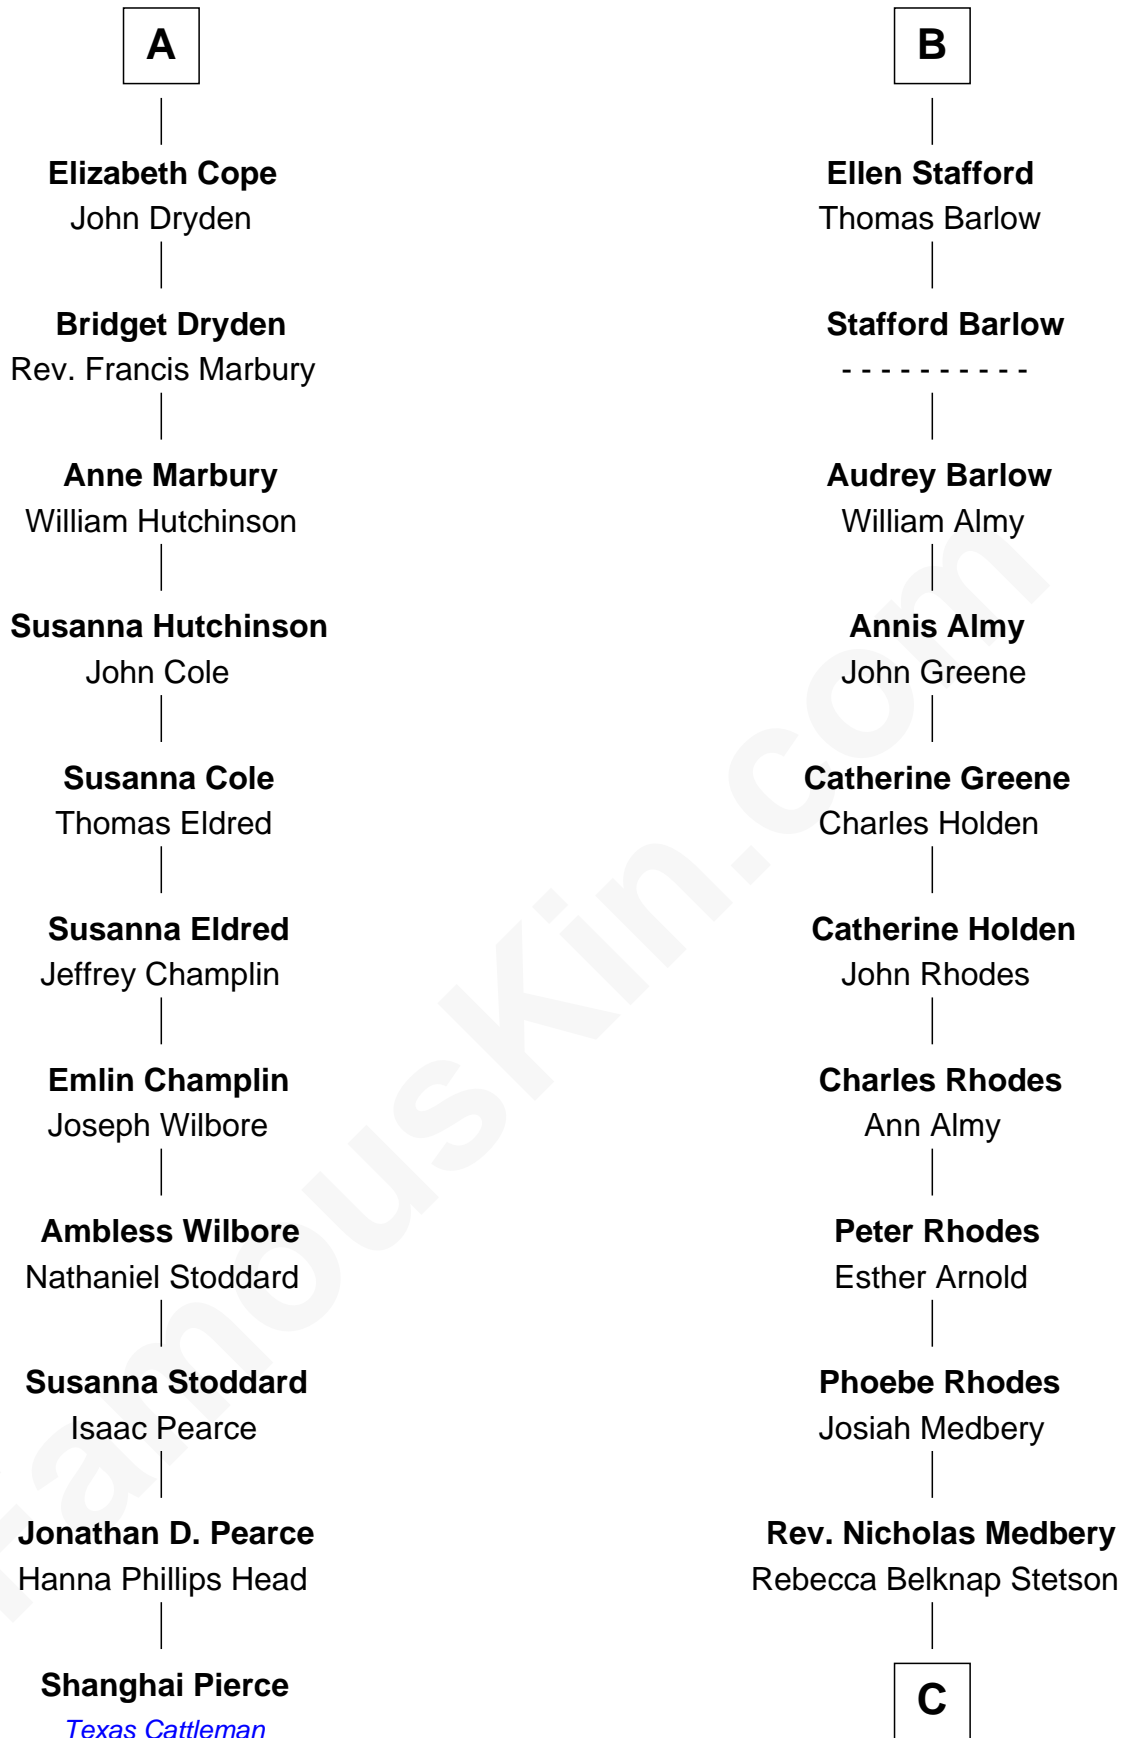

FamousKin.com

Relationship Chart of

Shanghai Pierce

Texas Cattleman

17th cousin 1 time removed of

Benton MacKaye

Co-Founder, Appalachian Trail

C

Mary Ellen Keith Medbery
James Morrison Steele MacKaye

Benton MacKaye
Co-Founder, Appalachian Trail

FamousKin.com