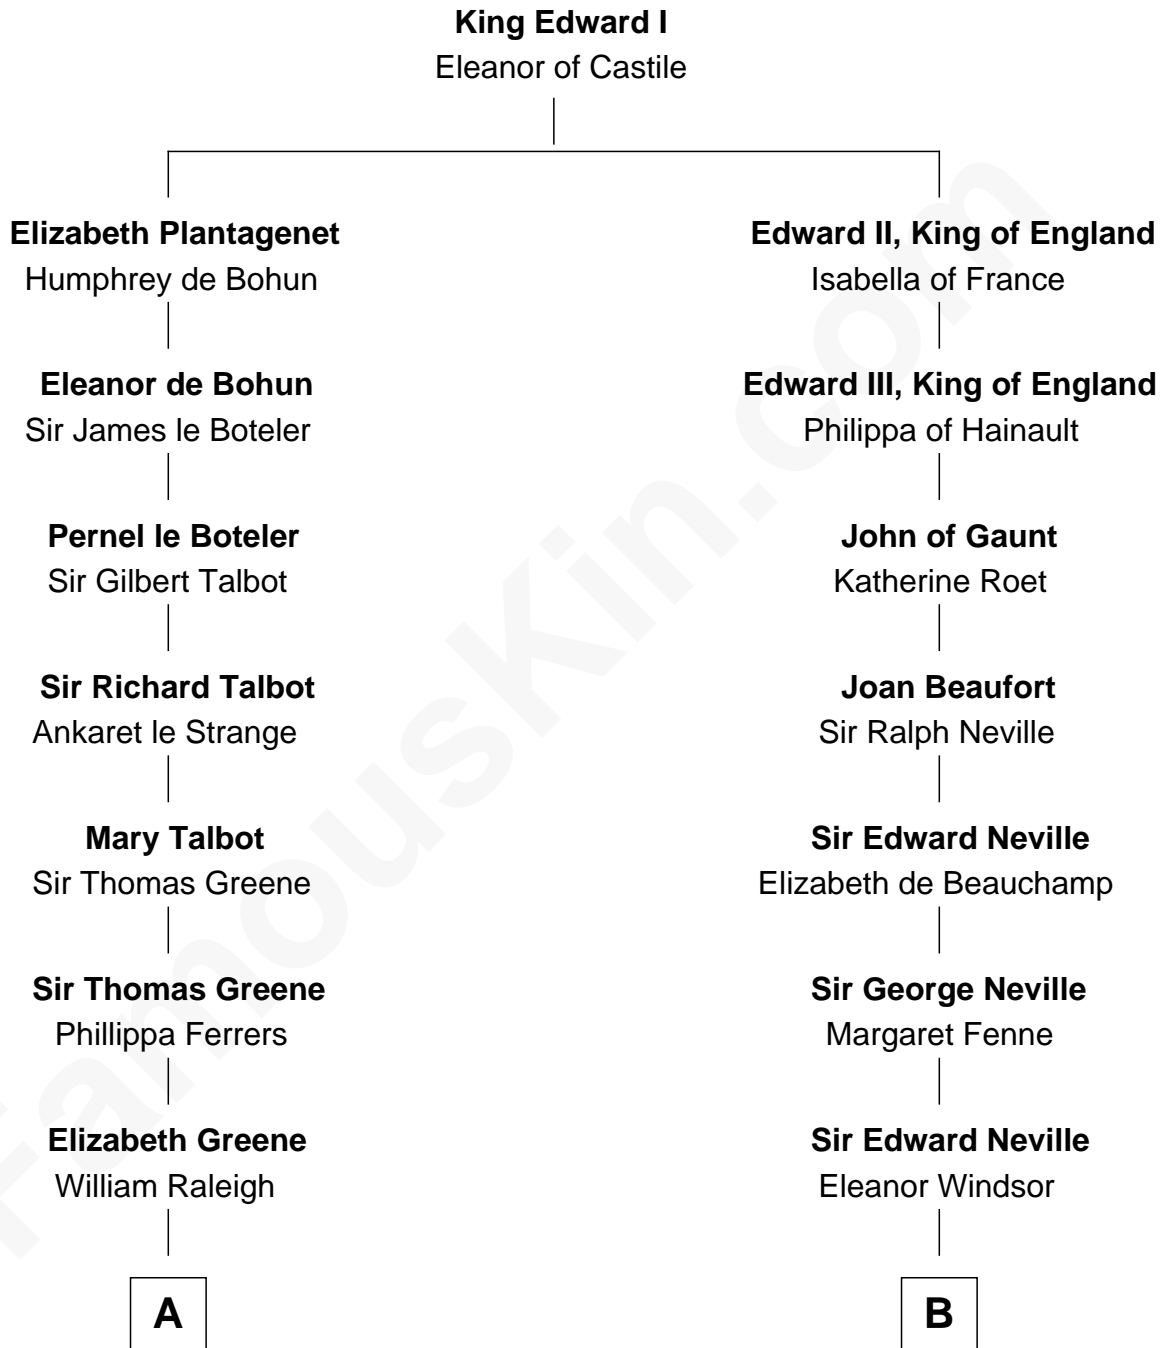

FamousKin.com Relationship Chart of

Shanghai Pierce

Texas Cattleman

20th cousin of

Anthony West

Novelist and writer for the New Yorker

C

Ambless Wilbore
Nathaniel Stoddard

Susanna Stoddard
Isaac Pearce

Jonathan D. Pearce
Hanna Phillips Head

Shanghai Pierce
Texas Cattleman

D

Arabella Rowan
Charles George Fairfield

Charles Fairfield
Isabella Campbell Mackenzie

Cicily Isabel Fairfield
Herbert George Wells