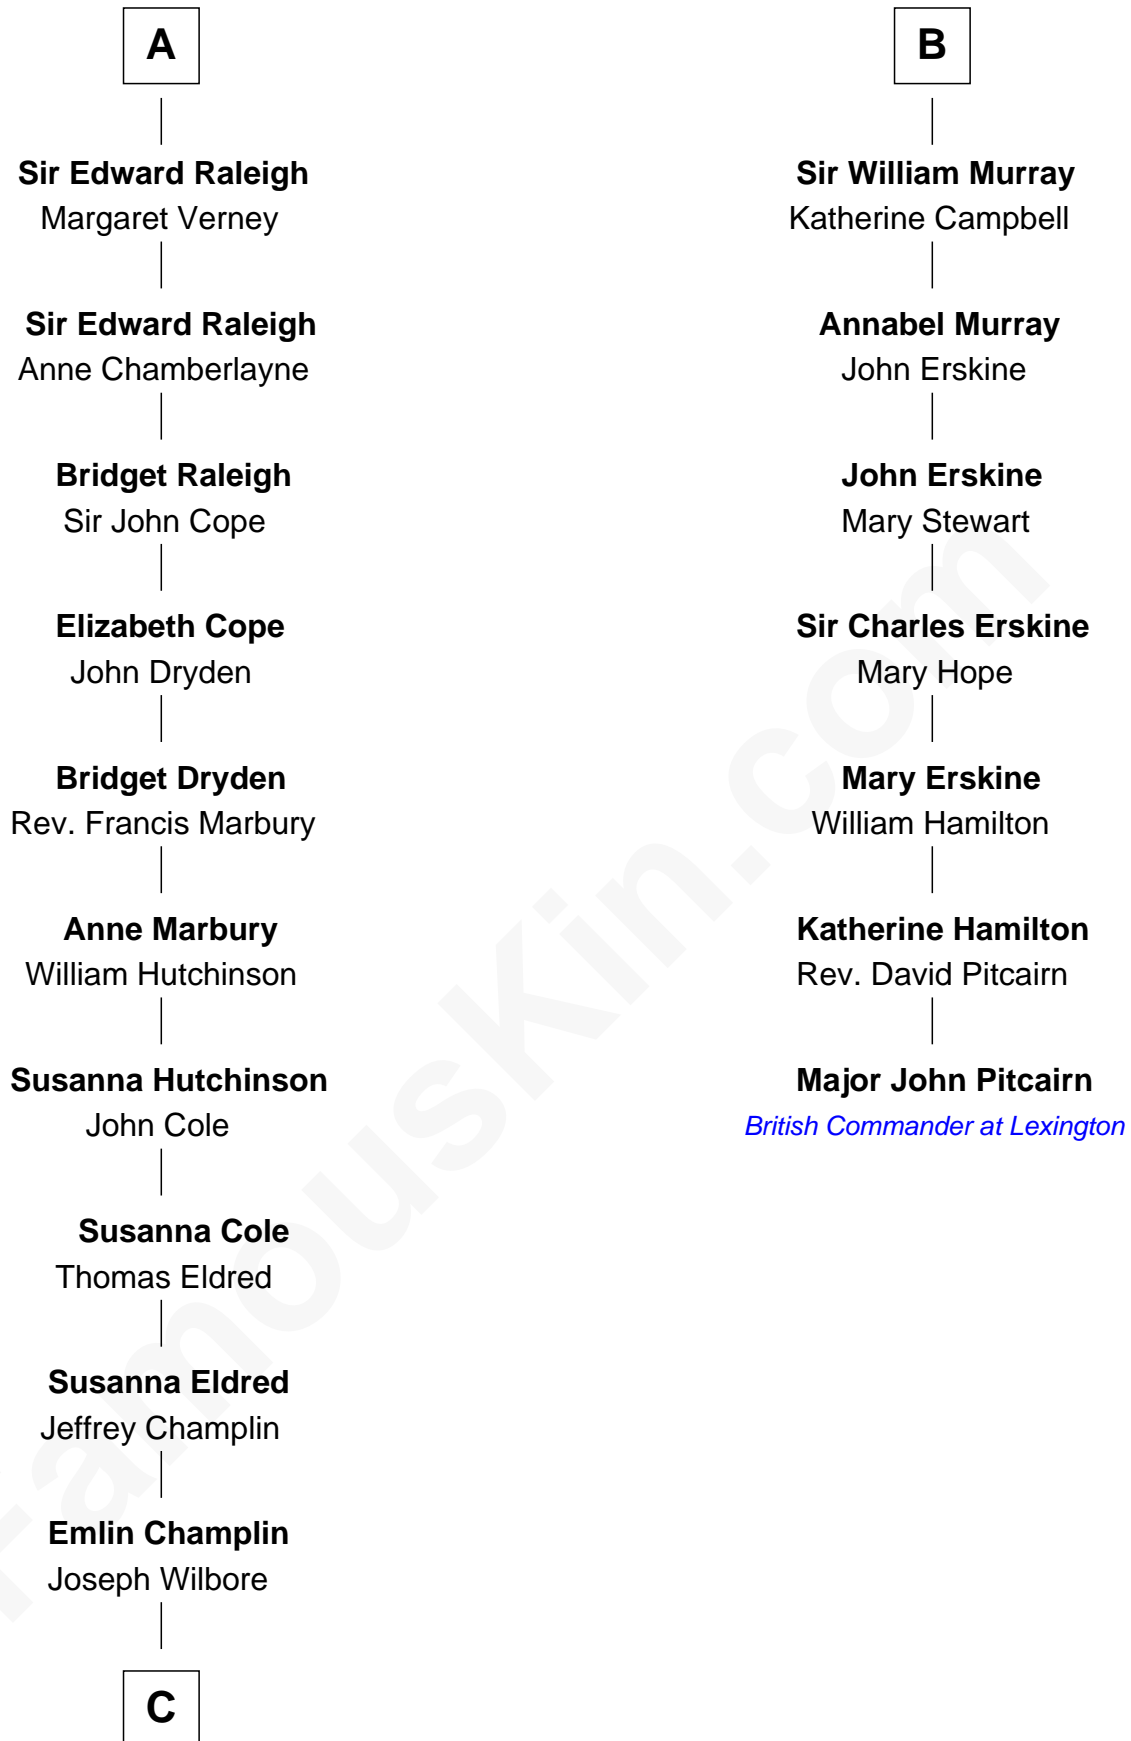

FamousKin.com

Relationship Chart of

Shanghai Pierce

Texas Cattleman

13th cousin 7 times removed of

Major John Pitcairn
British Commander at Battle of Lexington

C

—
Ambless Wilbore
Nathaniel Stoddard

—
Susanna Stoddard
Isaac Pearce

—
Jonathan D. Pearce
Hanna Phillips Head

—
Shanghai Pierce
Texas Cattleman

FamousKin.com