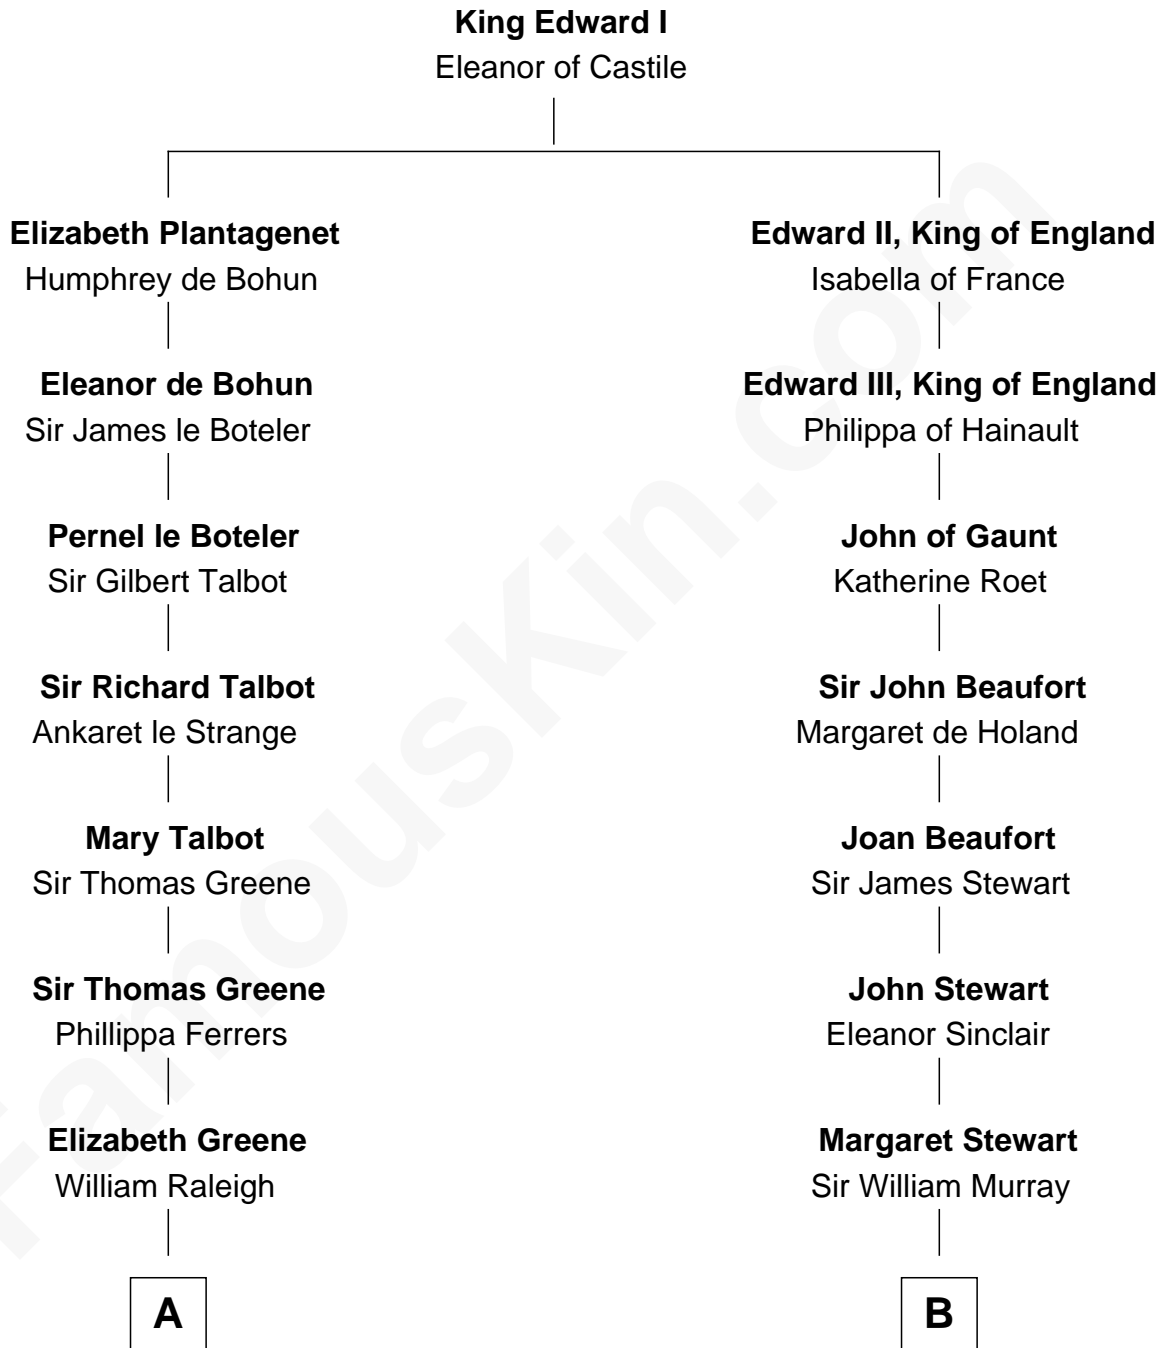

FamousKin.com

Relationship Chart of

Shanghai Pierce

Texas Cattleman

13th cousin 7 times removed of

Major John Pitcairn
British Commander at Battle of Lexington

C

—
Ambless Wilbore
Nathaniel Stoddard

—
Susanna Stoddard
Isaac Pearce

—
Jonathan D. Pearce
Hanna Phillips Head

—
Shanghai Pierce
Texas Cattleman

FamousKin.com