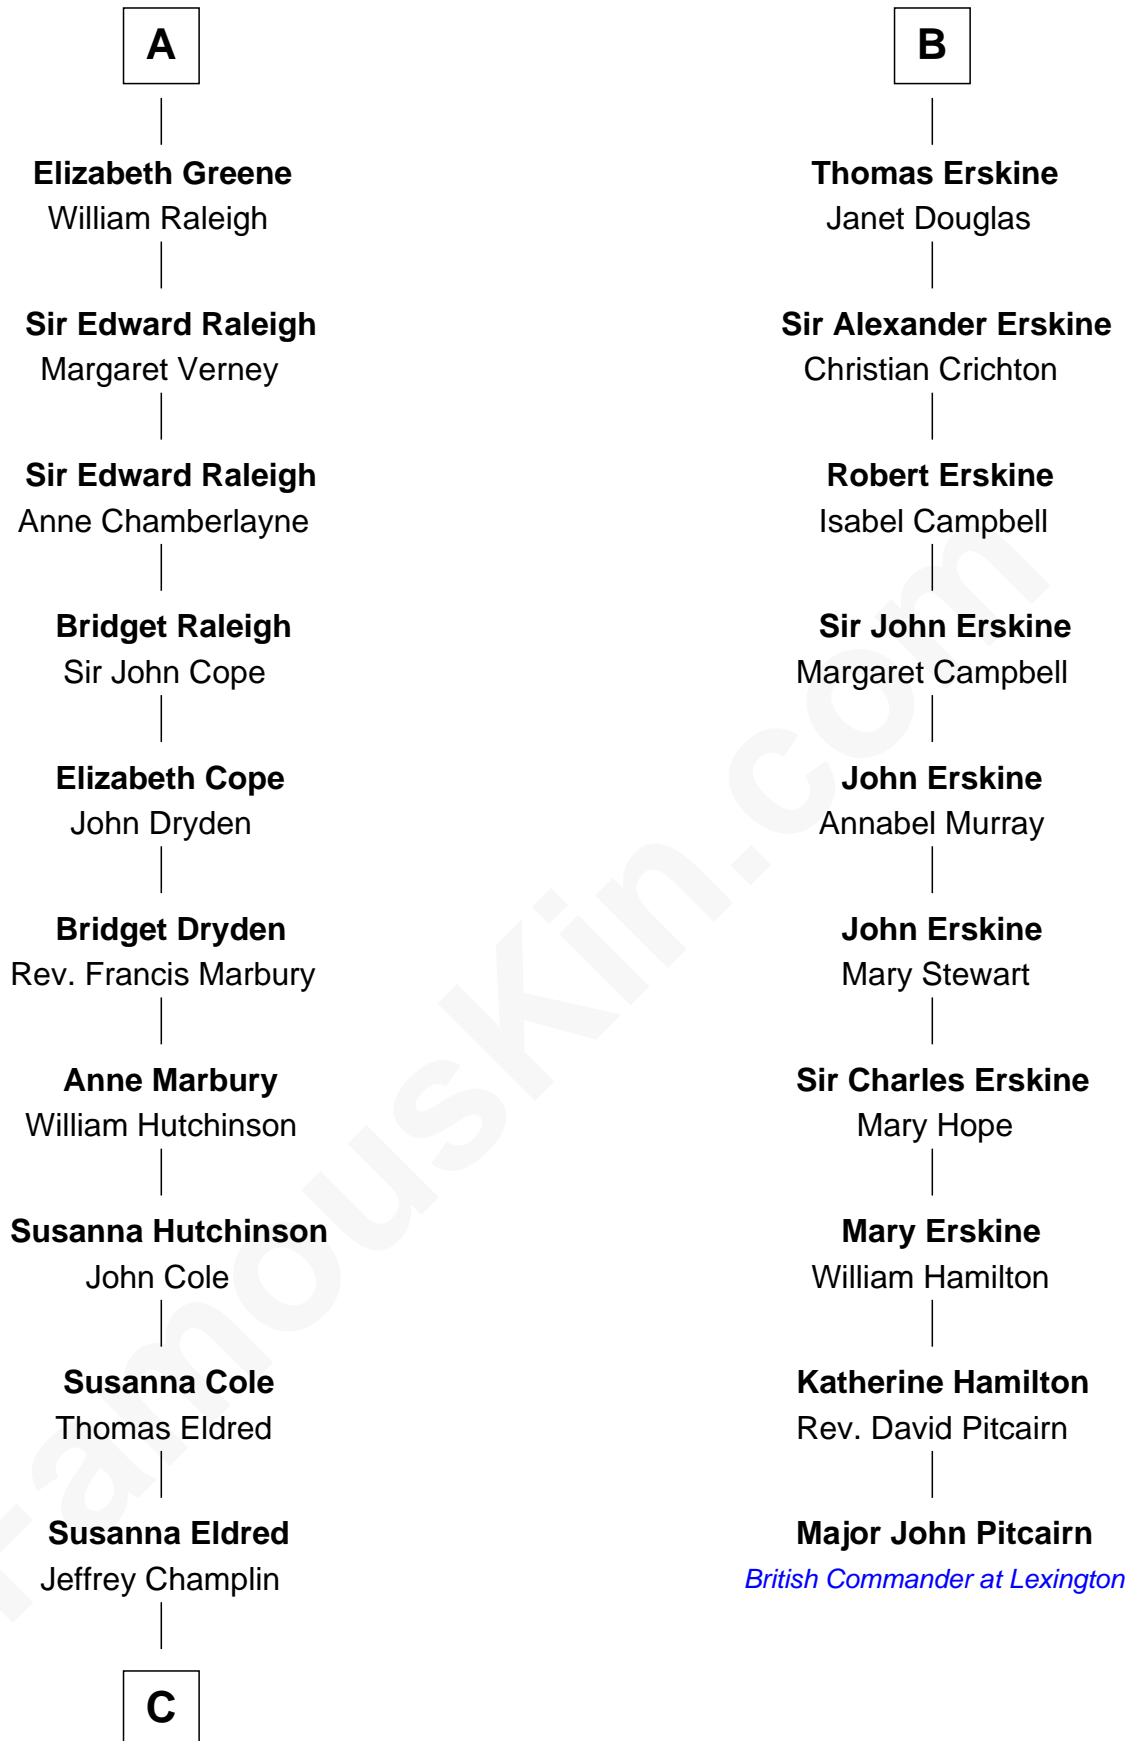

FamousKin.com
Relationship Chart of
Shanghai Pierce
Texas Cattleman

16th cousin 5 times removed of

Major John Pitcairn
British Commander at Battle of Lexington

C

—
Emlin Champlin

Joseph Wilbore

—
Ambless Wilbore

Nathaniel Stoddard

—
Susanna Stoddard

Isaac Pearce

—
Jonathan D. Pearce

Hanna Phillips Head

—
Shanghai Pierce

Texas Cattleman

FamousKin.com