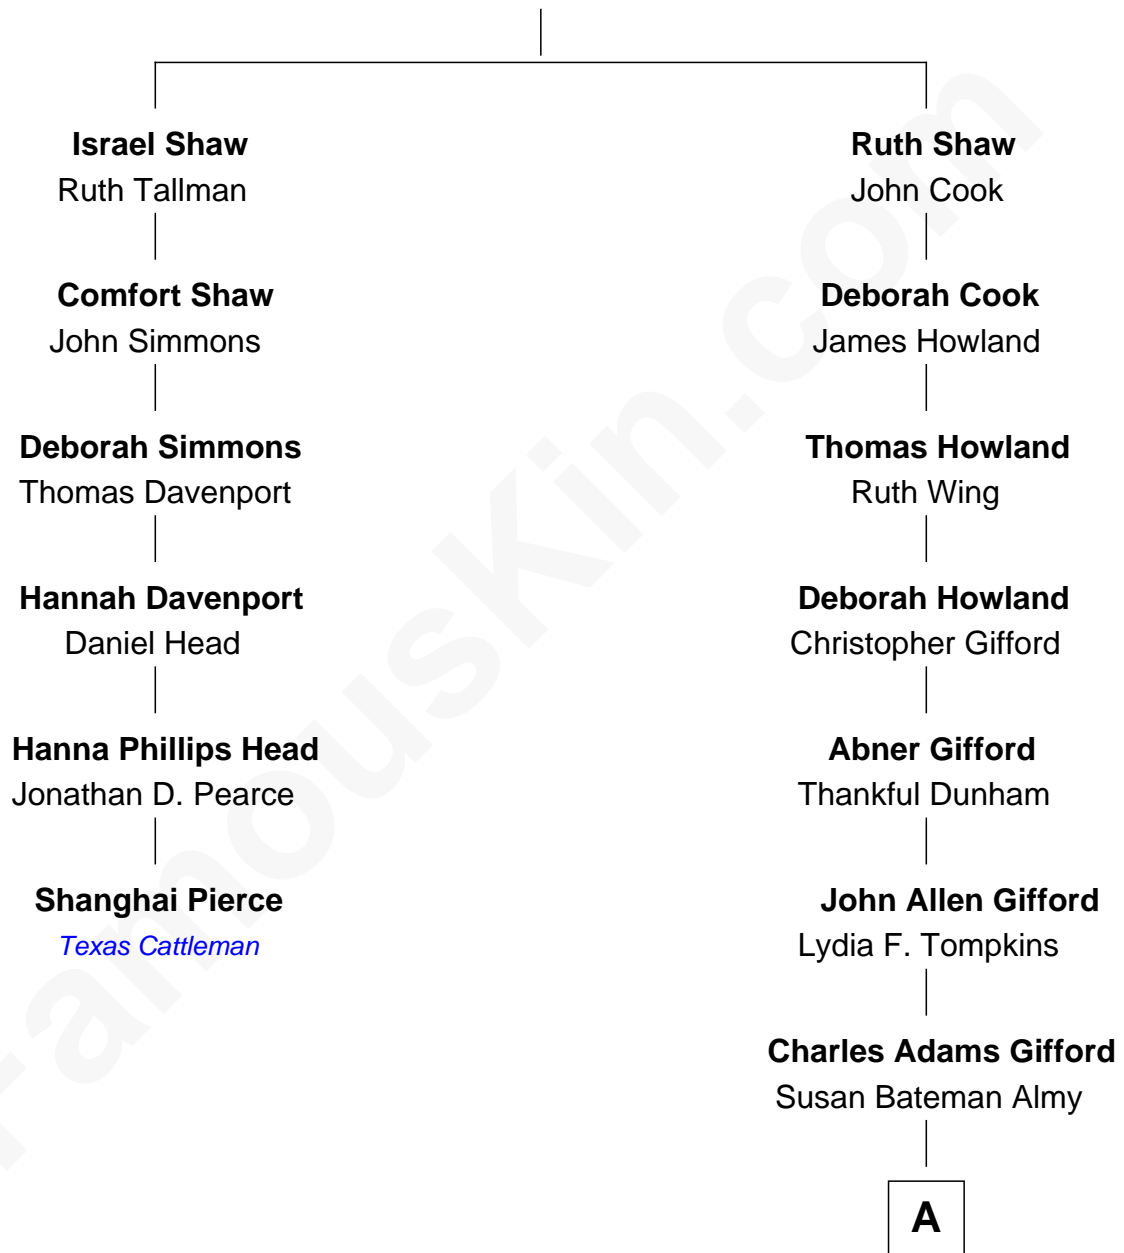

**FamousKin.com**  
**Relationship Chart of**  
**Shanghai Pierce**  
*Texas Cattleman*

5th cousin 4 times removed of

**Marilyn Monroe**  
*Actress, Model, and Singer*

**Anthony Shaw**  
 Alice Stonard

**A**

**Frederick Almy Gifford**  
Elizabeth Easton Tennant

**Charles Stanley Gifford**  
Gladys Pearl Monroe

**Marilyn Monroe**  
*Actress, Model, and Singer*

FamousKin.com