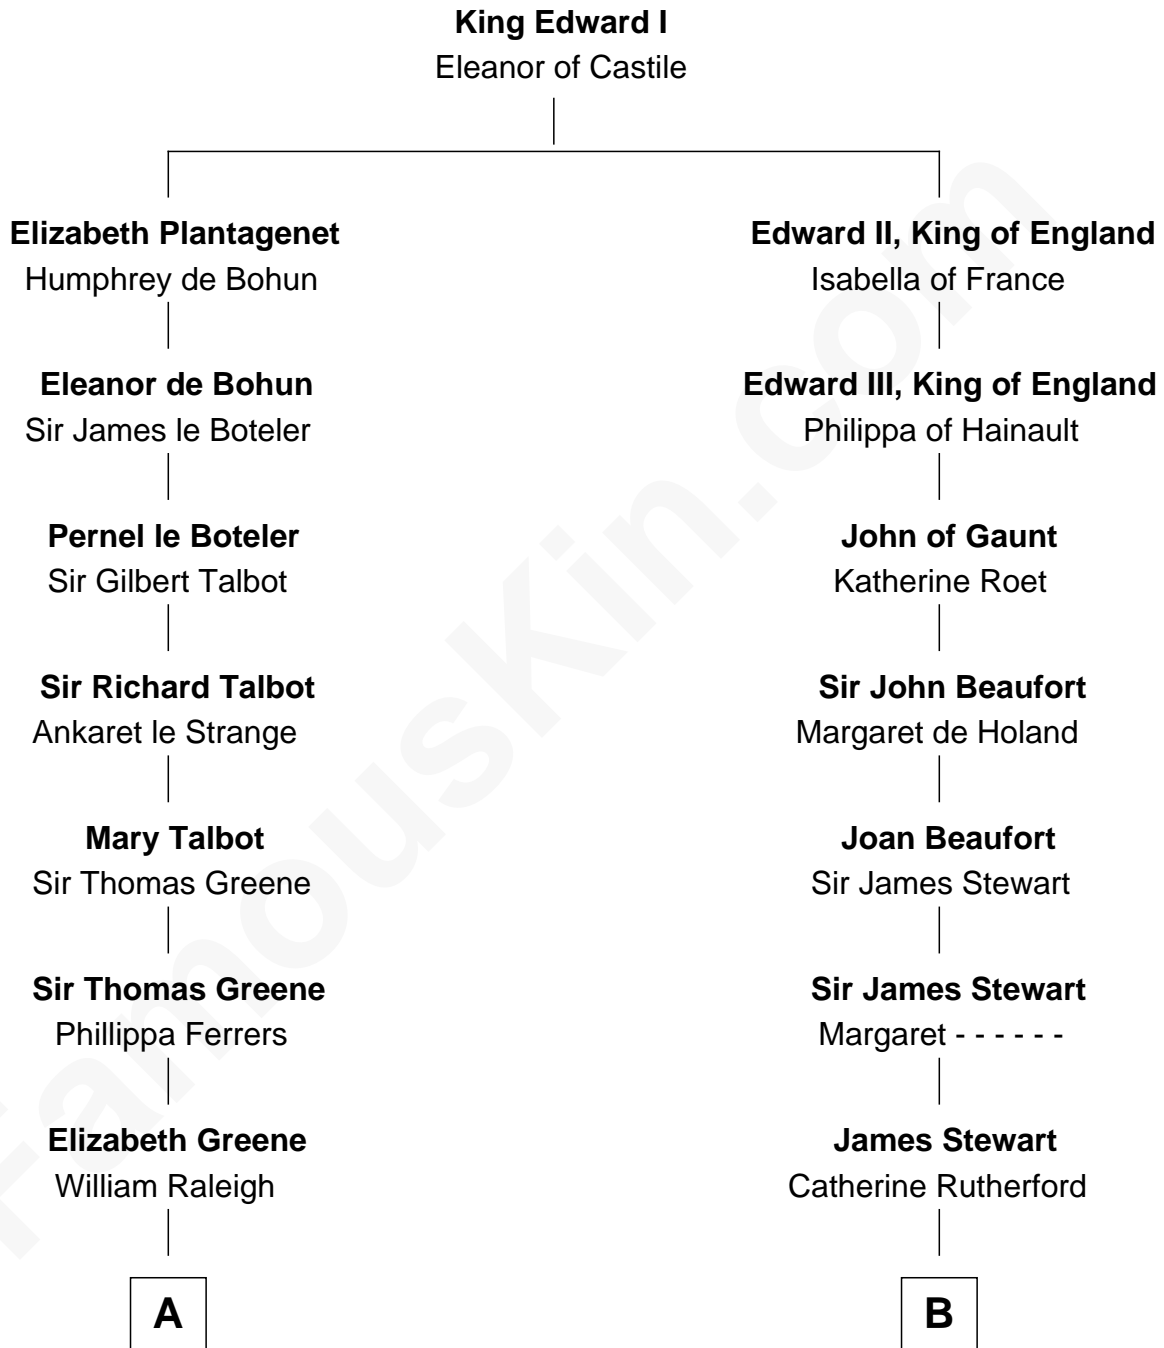

FamousKin.com

Relationship Chart of

Shanghai Pierce

Texas Cattleman

17th cousin 3 times removed of

Noel Coward
Playwright, Actor, and Songwriter

C

—
Ambless Wilbore
Nathaniel Stoddard

—
Susanna Stoddard
Isaac Pearce

—
Jonathan D. Pearce
Hanna Phillips Head

—
Shanghai Pierce
Texas Cattleman

FamousKin.com