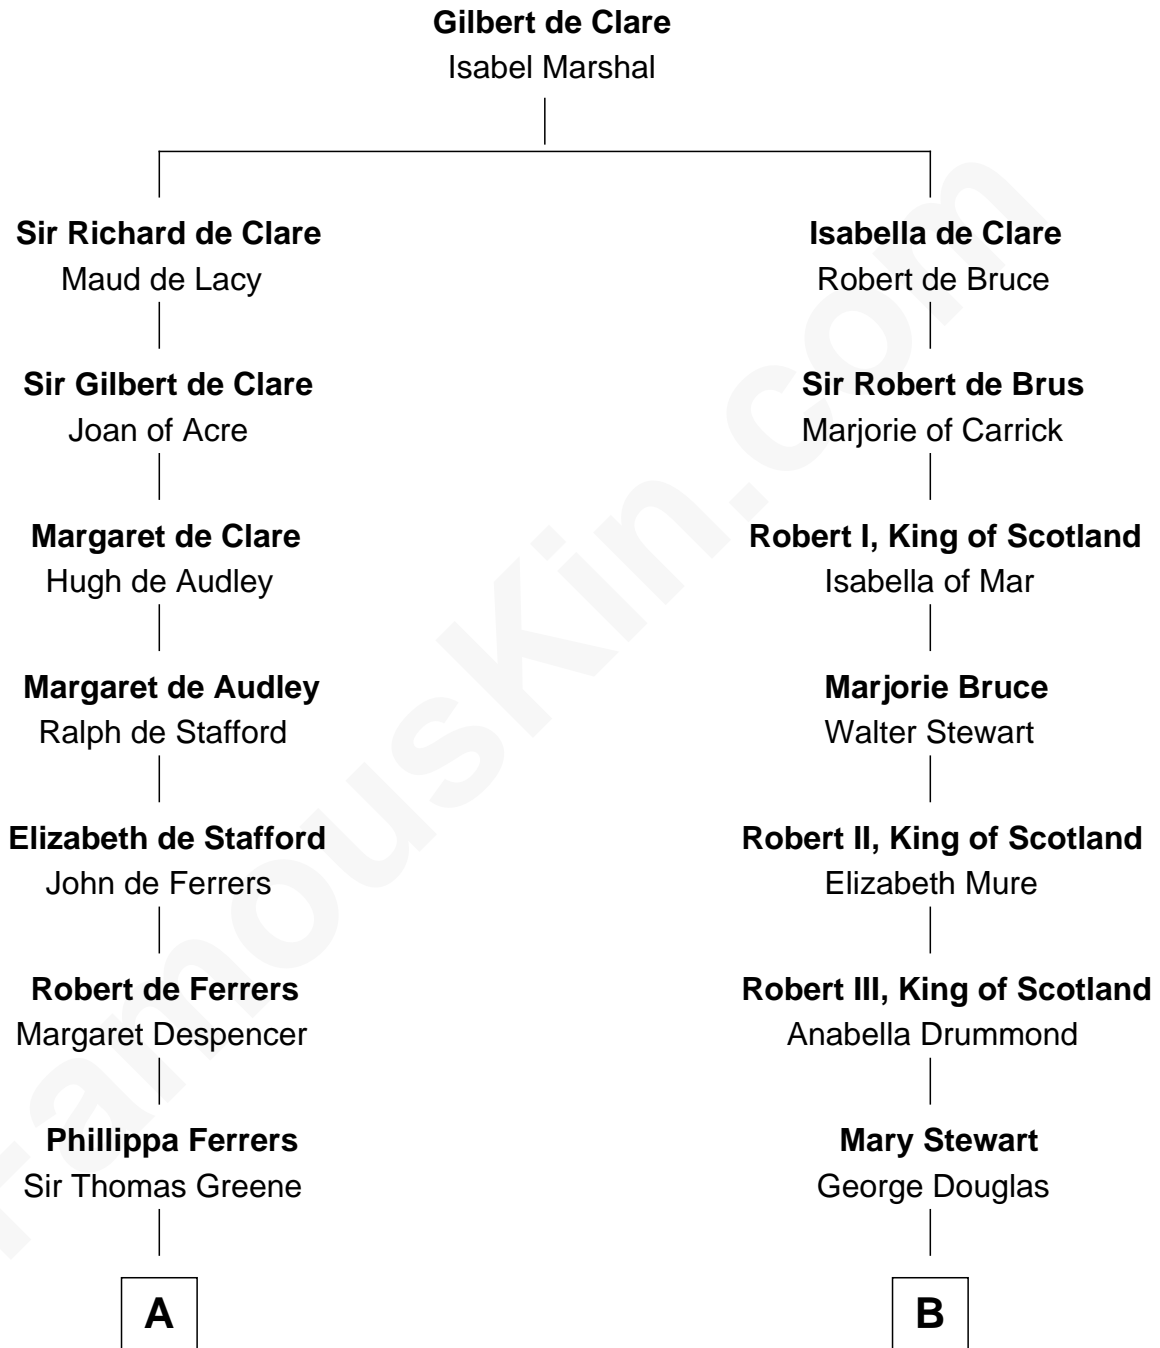

FamousKin.com
Relationship Chart of
Shanghai Pierce
Texas Cattleman

20th cousin 1 time removed of
Noel Coward
Playwright, Actor, and Songwriter

C

Emlin Champlin

Joseph Wilbore

Ambless Wilbore

Nathaniel Stoddard

Susanna Stoddard

Isaac Pearce

Jonathan D. Pearce

Hanna Phillips Head

Shanghai Pierce

Texas Cattleman

D

Henry Veitch

Margaret Harrison

Henry Gordon Veitch

Mary Kathleen Synchron

Violet Agnes Veitch

Arthur Sabin Coward

Noel Coward

Playwright, Actor, and Songwriter